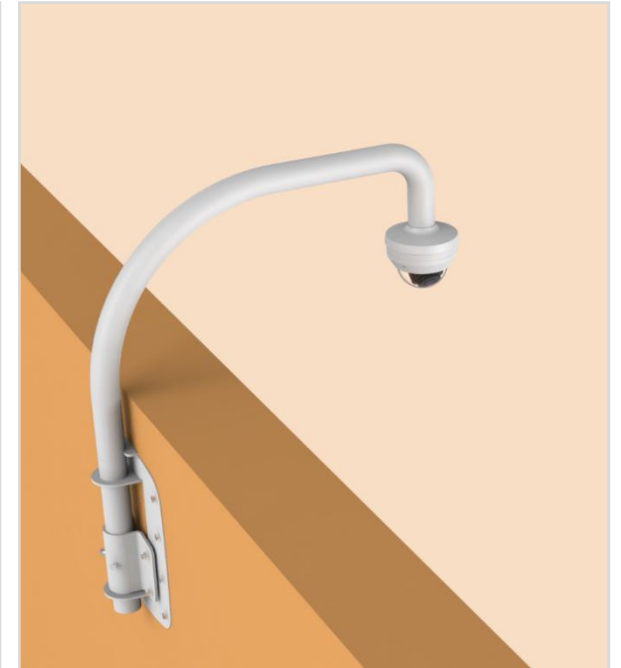

LNV - 6072R

Corner Mount

Option

Wall Mount

SBP-390MMW2

or

or

Hanging Mount

SBP-301HMW2

Parapet Mount

Hanging Mount

SBP-301HMW2