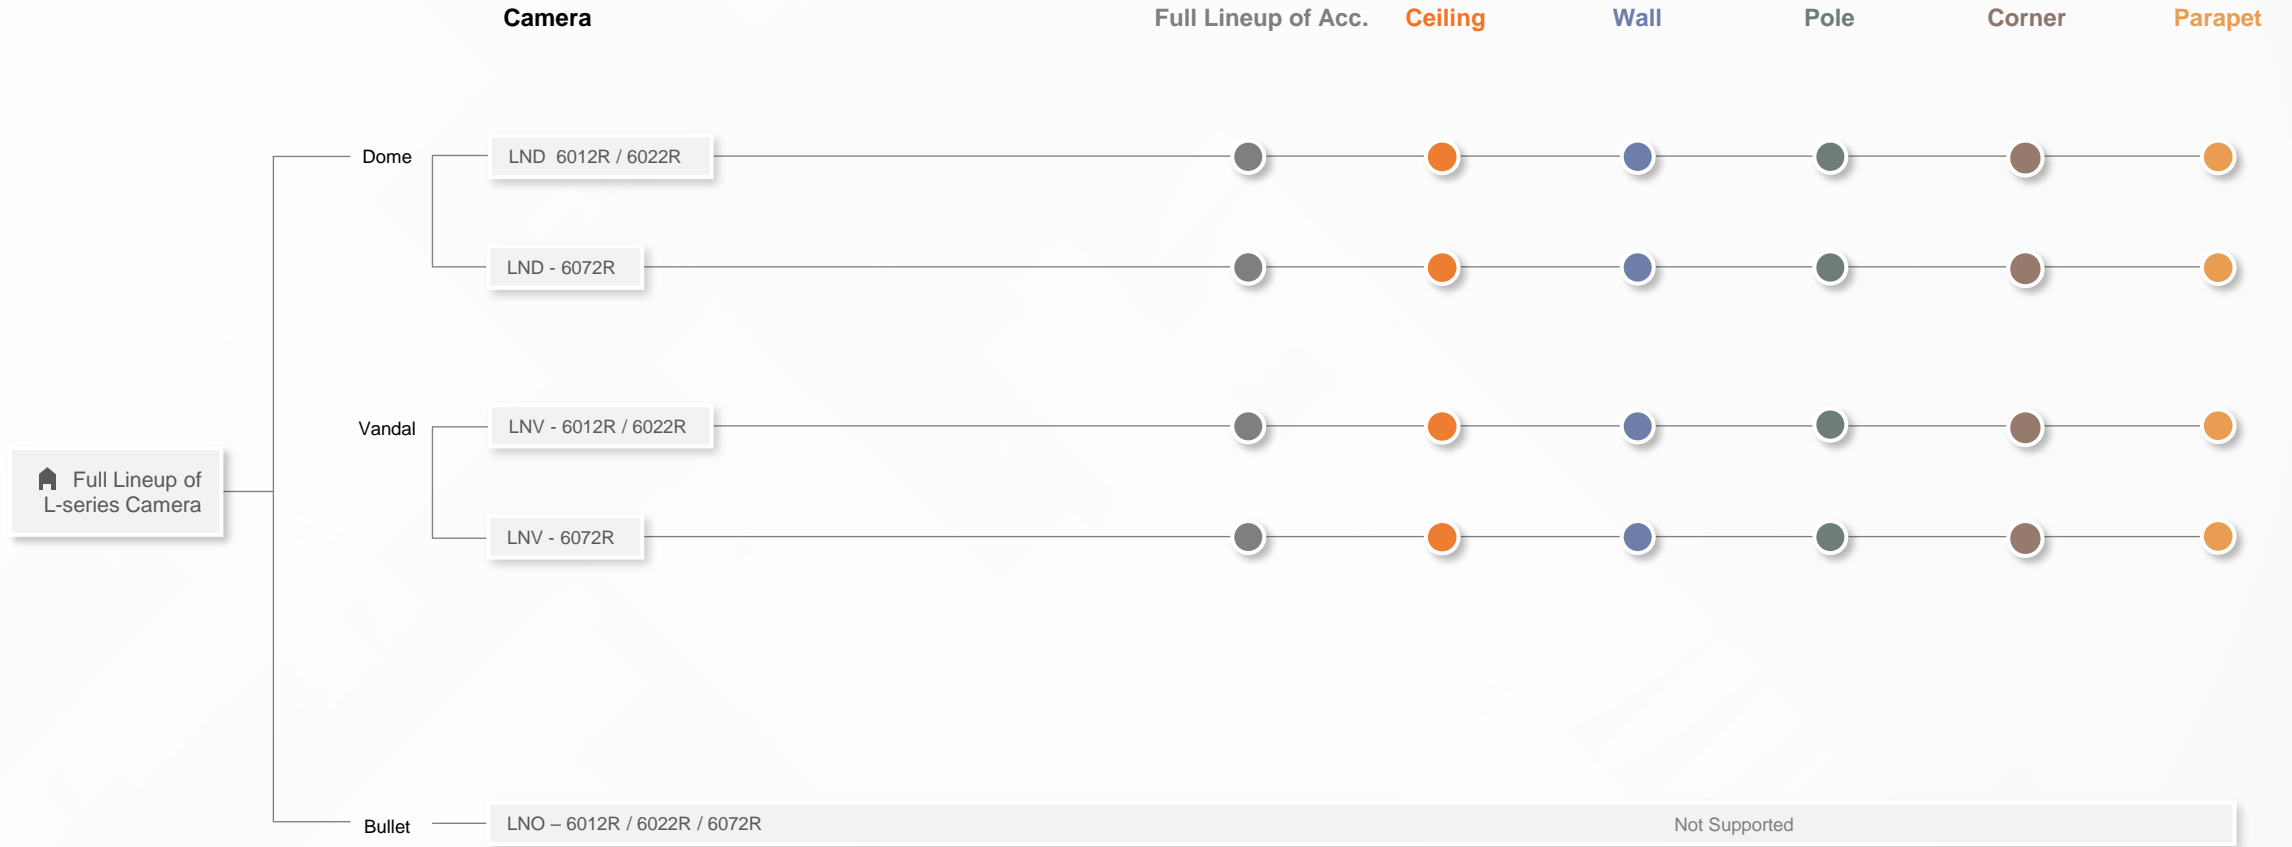

Ø95.3mm(3.75") / 2 holes

Ø106.0mm(4.17") / 2 holes