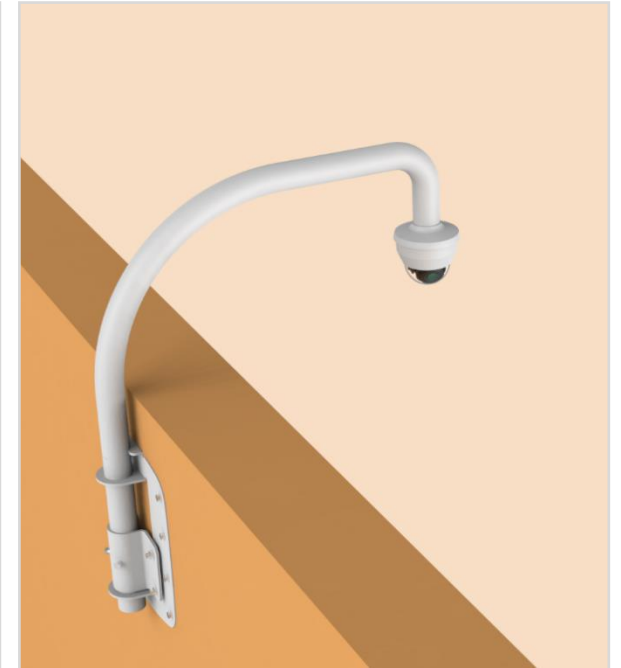

LND - 6012R / 6022R

SBP-390MMW2

Parapet Mount

Hanging Mount