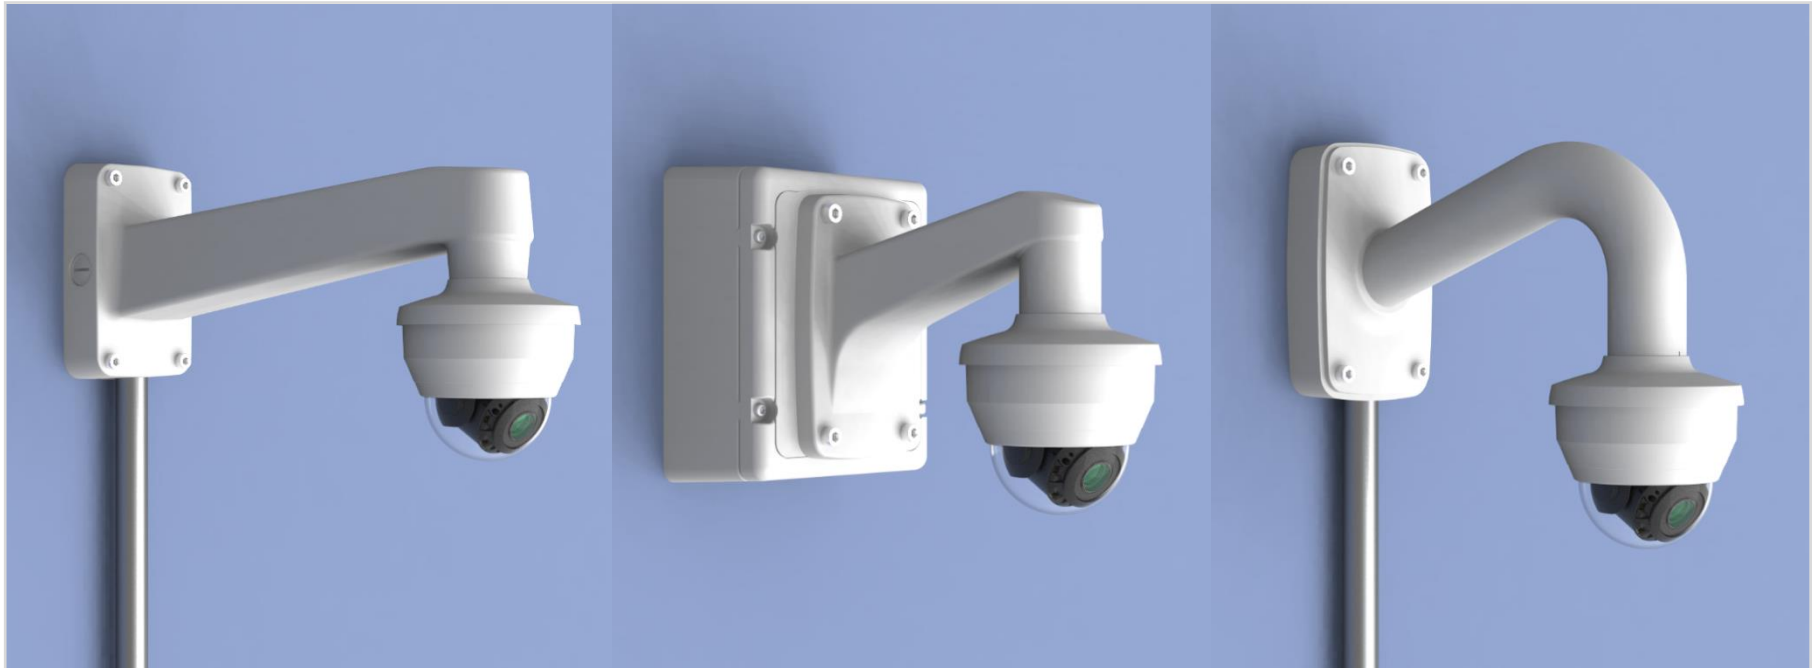

LND - 6072R

Wall Mount

Wall Mount

Option

SBP-390MMW2

Option

Hanging Mount