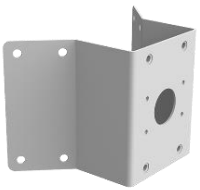

SBP-300MMW

Hanging Mount

SBP-167HMW

PND – A6081RV / A9081RV

Corner Mount

SBP-300KMW1

Option

Installation Box
SBP-300NBW