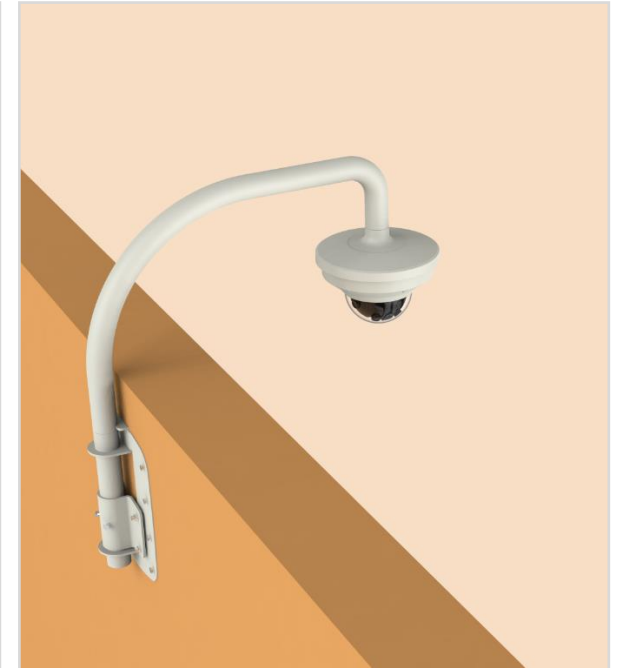

PNM-9030V

or

or

Parapet Mount

Hanging Mount