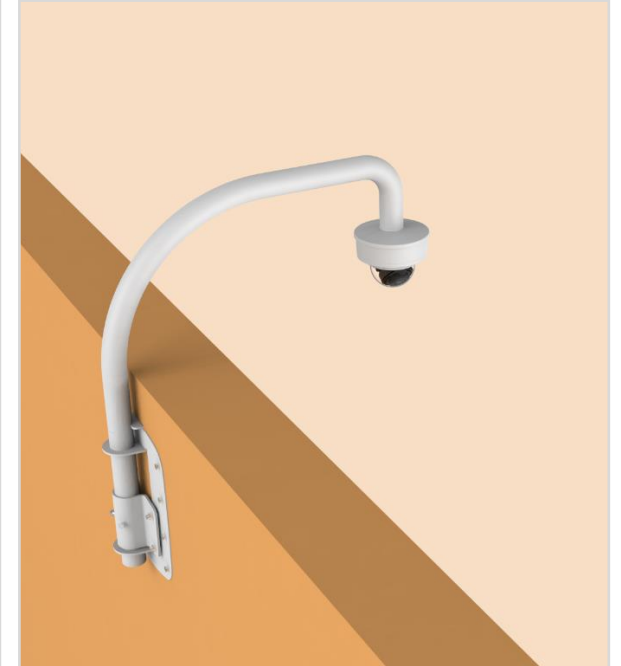

Camera

Full Lineup of Acc.

Ceiling

Wall

Pole

Corner

Parapet

Vandal

SBP-300MMW

Hanging Mount

SBP-167HMW

PND – A6081RV / A9081RV

Corner Mount

SBP-300KMW1

Option

Installation Box
SBP-300NBW