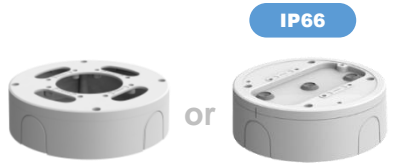

Ø180 x 125 mm(Ø7.09 x 4.92"),
1.90Kg (4.19lb)

PNV-A9081R

Ø180 x 125 mm(Ø7.09 x 4.92"),
1.90Kg (4.19lb)

PNV-A9081RLP

Ø180 x 125 mm(Ø7.09 x 4.92"),
1.90Kg (4.19lb)

Camera spec.

Full Lineup of Acc.

Ceiling

Wall

Pole

Corner

Parapet

PNV – A6081R / A9081R / A9081RLP

					
Hanging Mount SBP-187HMW	Ceiling Mount SBP-300CMW	Wall Mount SBP-300MMW1	Wall Mount SBP-300MMW	Wall Mount SBP-390MMW2	Wall Mount Base SBP-300BW1
					 IP66
Pole Mount Base SBP-300PMW2	Corner Mount SBP-300KMW1	Parapet Mount SBP-300LMW	Installation Box SBP-300NBW	Back Box SBV-180BW	Back Box SBV-180WW
					
Weather Cap SBV-181WCW	Skin Cover_Black SBC-180B	Skin Cover_Ivory SBC-180B	Smoke Dome Cover SPB-VAN85W		

Hanging Mount

SBP-187HMW

PNV – A6081R / A9081R / A9081RLP

Back Box

SBV-180BW

SBV-180WW

Weather Cap

SBV-181WCW

Wall Mount

Option

Installation Box
SBP-300NBW

SBP-390MMW2

Option

Installation Box
SBP-300NBW

Wall Mount Base
SBP-300BW1

SBP-300MMW1