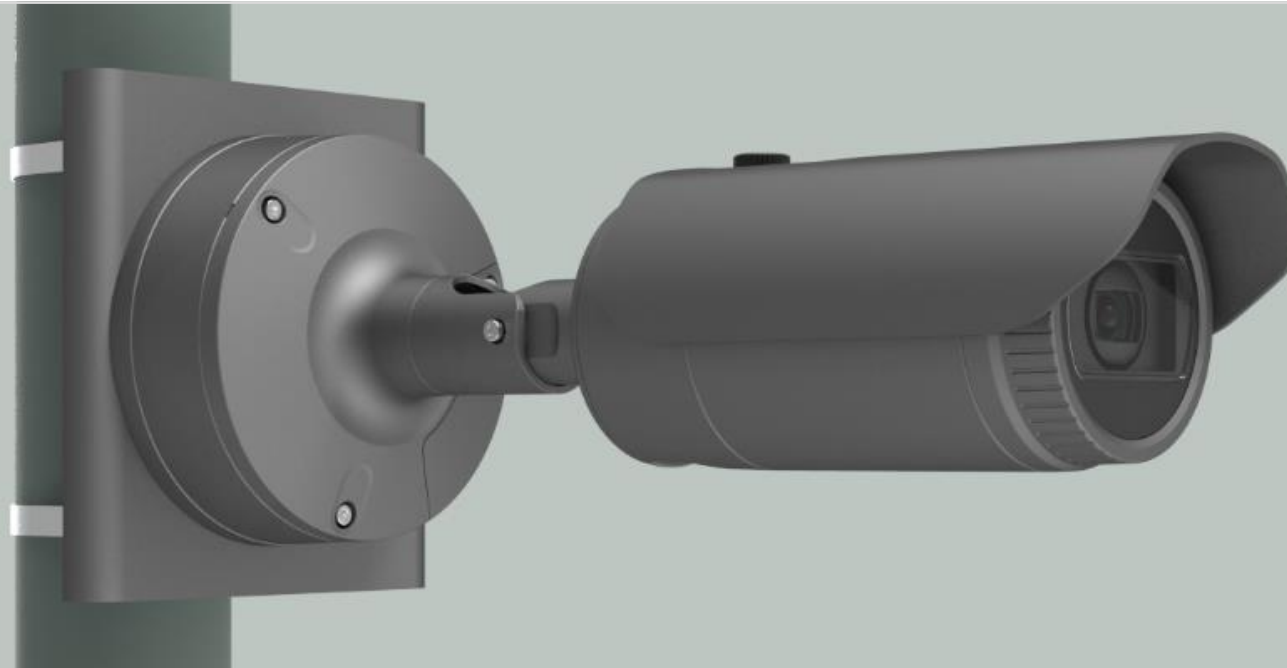

PNO-A6081R / A9081R / A9081RLP

Pole Mount