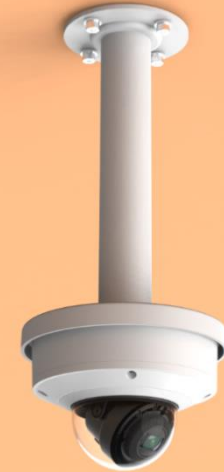

PNV – A6081R / A9081R / A9081RLP

Back Box

or

Ceiling Mount

+

Hanging Mount