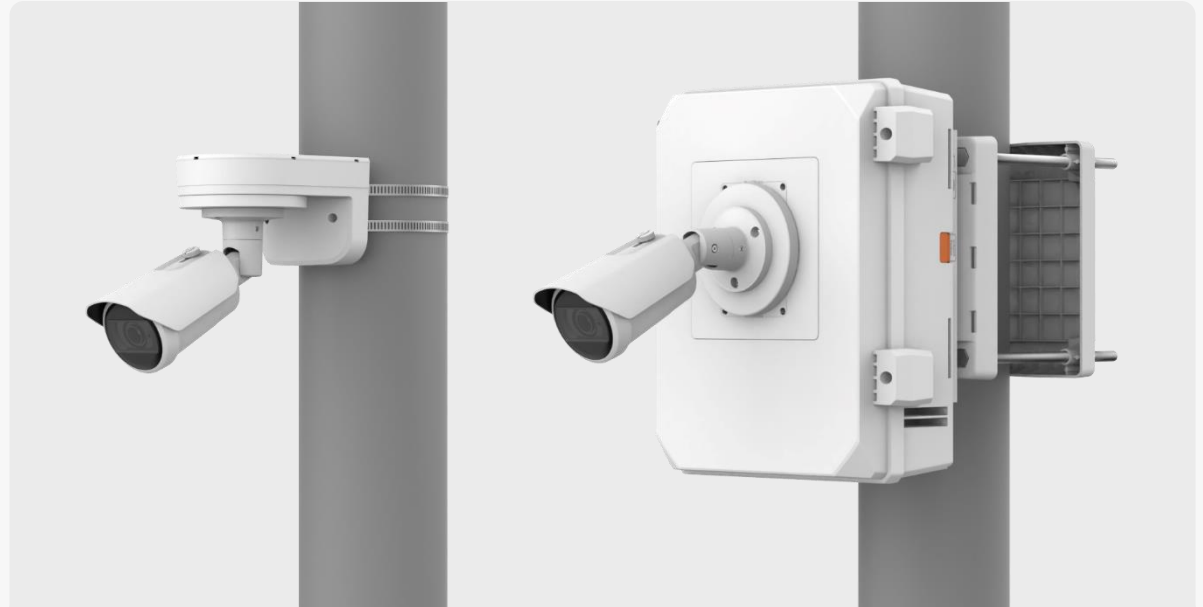

Gang Plate
SBO-090GP

Back Box
SBO-140BW

[Ceiling 1](#)

[Ceiling 2](#)

[Ceiling 3](#)

[Ceiling 4](#)

[Wall 1](#)

[Wall 2](#)

[Wall 3](#)

[Pole 1](#)

[Pole 2](#)

[Pole 3](#)

[Corner 1](#)

[Corner 2](#)

[Corner 3](#)

[Parapet](#)

QNO – C9083R / C8083R / C8024R / C8013R

— Pole Mount (Lite) —

— Pole Mount —

— Gang Plate & Back Box —

SBD-140PMB

or

SBD-140PMW

+

Essential

Gang Plate
SBO-090GP

or

Back Box
SBO-140BW

— Pole Mount & Cabinet —

Option

— Wall & Pole Mount —

— Gang Plate & Back Box —

+

+

SBP-140WMW

+

Gang Plate
SBO-090GP

Essential

or