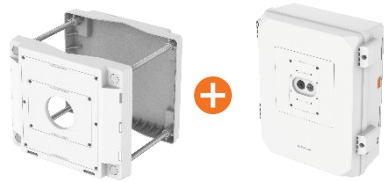

Pole Mount
SBP-150PMW

Cabinet
SBP-150NBW