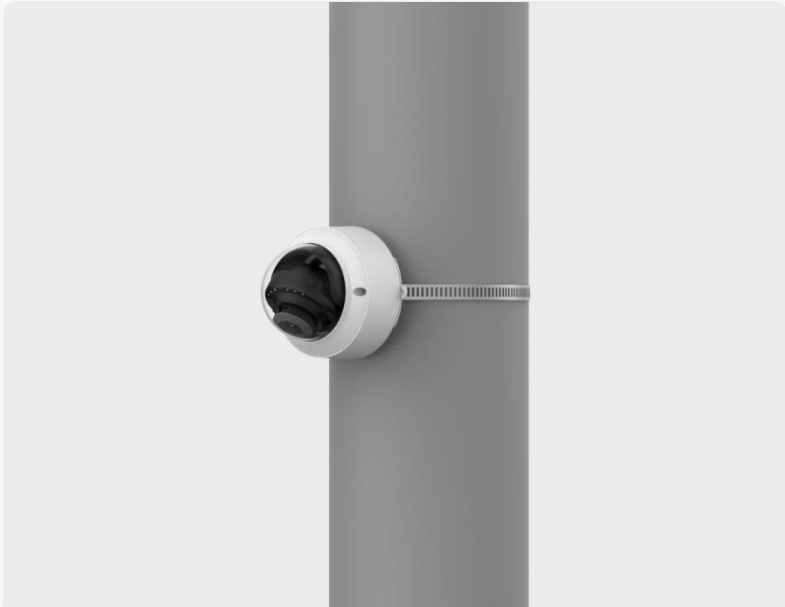

[Ceiling 1](#)

[Ceiling 2](#)

[Ceiling 3](#)

[Wall 1](#)

[Wall 2](#)

[Wall 3](#)

[Pole 1](#)

[Pole 2](#)

[Pole 3](#)

[Corner 1](#)

[Corner 2](#)

[Corner 3](#)

[Parapet](#)

QND – C8023R / C8013R

— Pole Mount (Lite) —