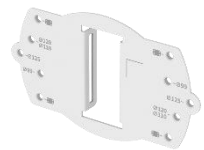

— Pole Mount (Lite) —

— Pole Mount —

— Gang Plate & Back Box —

SBD-140PMB