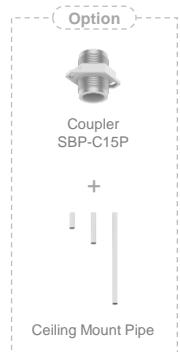

Ceiling Mount