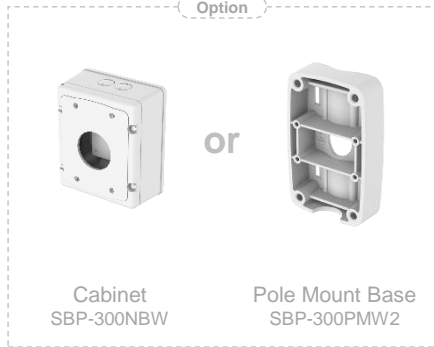

Cabinet & Wall Mount

– Hanging Adaptor –

Option

Cabinet
SBP-300NBW

Pole Mount Base
SBP-300PMW2