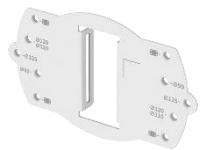

[Ceiling 1](#)

[Ceiling 2](#)

[Ceiling 3](#)

[Wall 1](#)

[Wall 2](#)

[Wall 3](#)

[Pole 1](#)

[Pole 2](#)

[Pole 3](#)

[Corner 1](#)

[Corner 2](#)

[Corner 3](#)

[Parapet](#)

QND – C8023R / C8013R