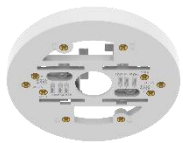

SBP-140CMT