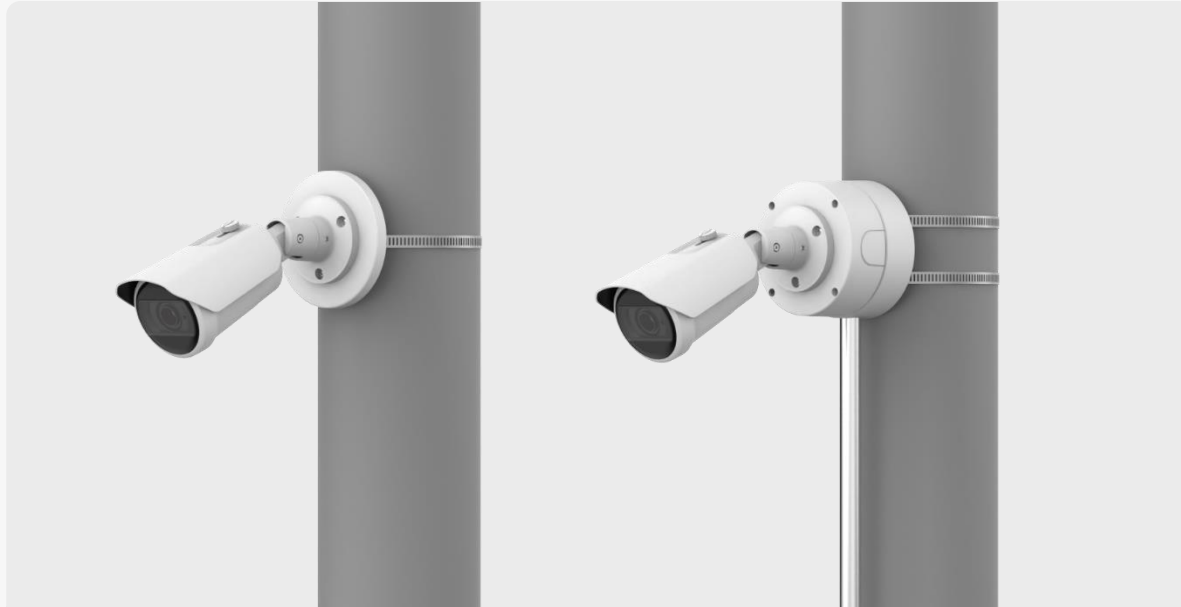

[Ceiling 1](#)

[Ceiling 2](#)

[Ceiling 3](#)

[Ceiling 4](#)

[Wall 1](#)

[Wall 2](#)

[Wall 3](#)

[Pole 1](#)

[Pole 2](#)

[Pole 3](#)

[Corner 1](#)

[Corner 2](#)

[Corner 3](#)

[Parapet](#)

QNO – C9083R / C8083R / C8024R / C8013R

— Pole Mount (Lite) —

— Pole Mount —

— Gang Plate & Back Box —

SBD-140PMB

or

SBD-140PMW

+

Essential

Gang Plate
SBO-090GP

or

Back Box
SBO-140BW

— Pole Mount & Cabinet —

Option

— Wall & Pole Mount —

— Gang Plate & Back Box —

+

+

SBP-140WMW

+

Gang Plate
SBO-090GP

Essential

or