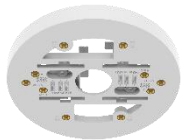

SBP-140CMT