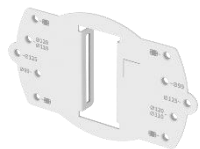

SBD-140PMB