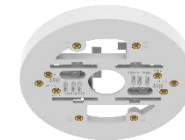

Ceiling 1

Ceiling 2

Ceiling 3

Wall 1

Wall 2

Wall 3

Pole 1

Pole 2

Pole 3

Corner 1

Corner 2

Corner 3

Parapet

QNE - C9013RL / C8013RL

or