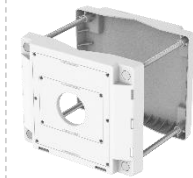

Gang Plate
SBO-090GP

or

Back Box
SBO-140BW

— Pole Mount & Cabinet —

Option

— Wall & Pole Mount —

— Gang Plate & Back Box —

Pole Mount
SBP-150PMW