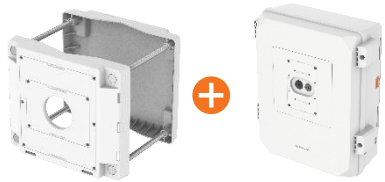

— Pole Mount & Cabinet —

Option

Pole Mount
SBP-150PMW

Cabinet
SBP-150NBW

— Wall & Pole Mount —

SBP-125WMW1