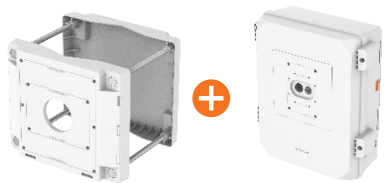

Pole Mount & Cabinet

Option

Pole Mount
SBP-150PMW

Cabinet
SBP-150NBW

Wall & Pole Mount

SBP-125WMW1