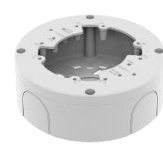

— Pole Mount (Lite) —

SBD-140PMB

— Pole Mount —

SBD-140PMW

— Back Box —

SBV-140WW

OR

SBV-140BW