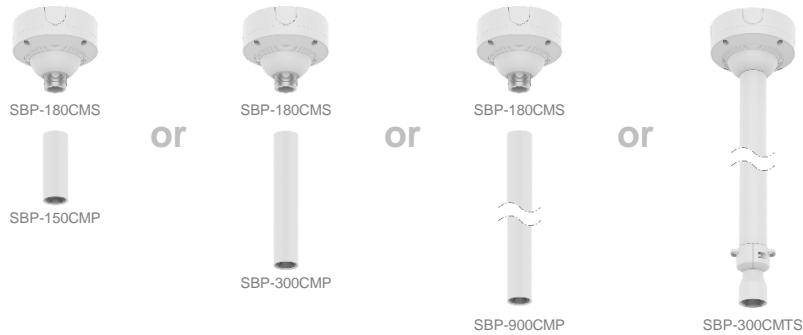

Ceiling Mount (Ball Head)