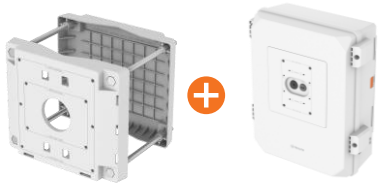

Pole Mount & Cabinet

Option

Pole Mount
SBP-150PMW

Cabinet
SBP-150NBW

Wall & Pole Mount

SBP-125WMW1