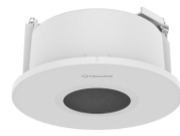

## QND – C8023R / C8013R

— Ceiling Mount(Tile Grid) —

SBP-140CMT

— In-ceiling Mount —

SHD-1101FW

or

SHD-1200FPW

Plenum