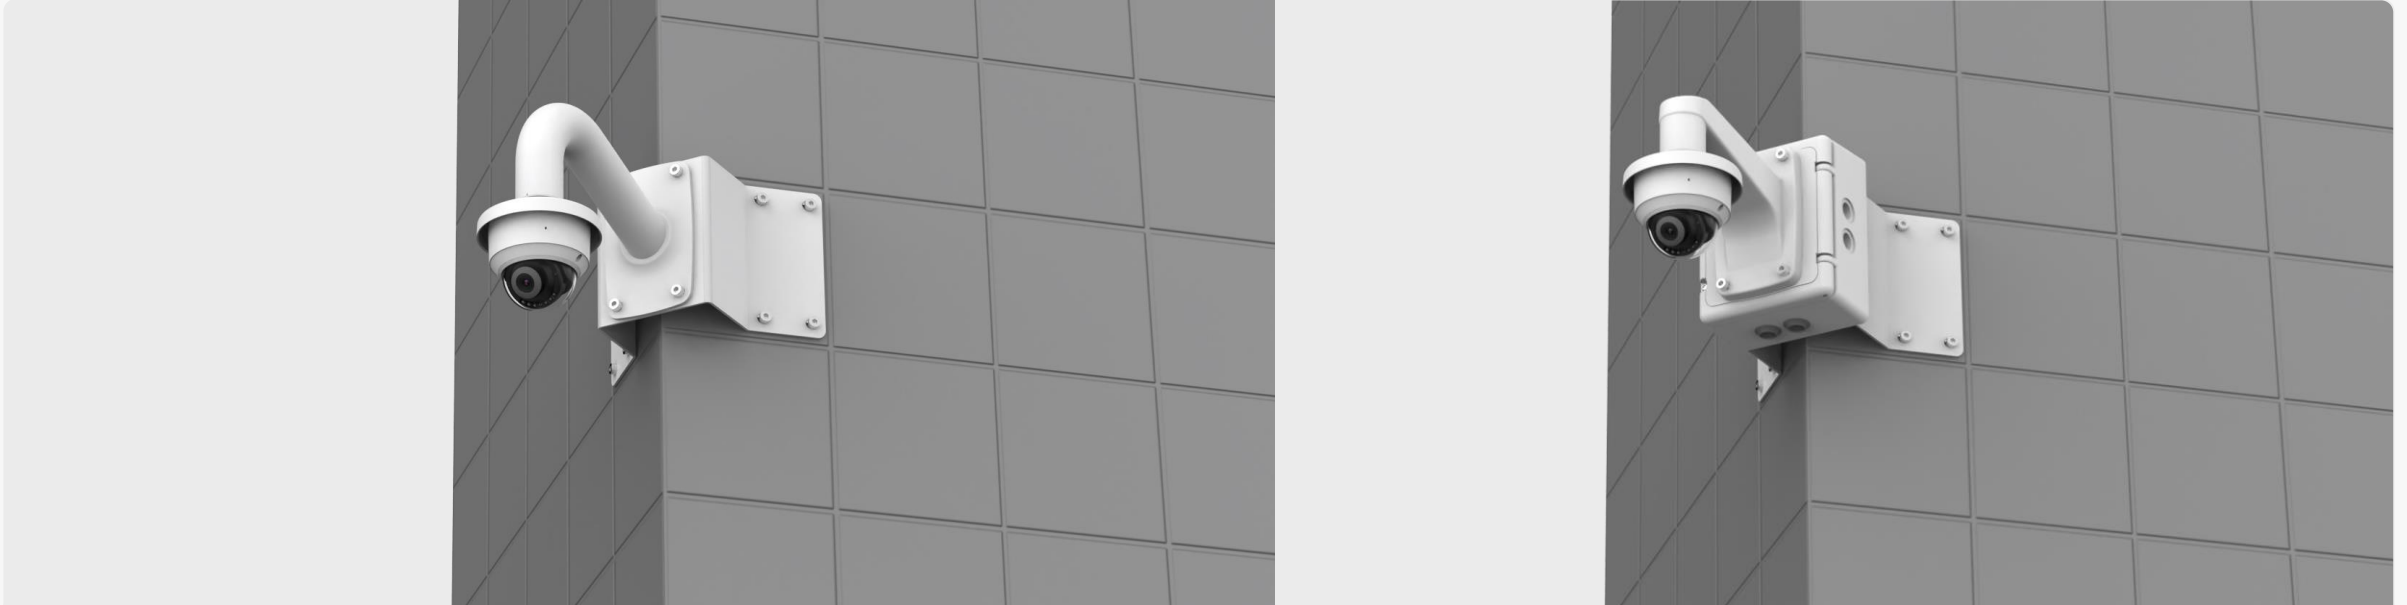

[Ceiling 1](#)

[Ceiling 2](#)

[Ceiling 3](#)

[Wall 1](#)

[Wall 2](#)

[Wall 3](#)

[Pole 1](#)

[Pole 2](#)

[Pole 3](#)

[Corner 1](#)

[Corner 2](#)

[Corner 3](#)

[Parapet](#)

QND – C8023R / C8013R

— Corner Mount —

SBP-300KMW1

— Cabinet —

Option

Cabinet
SBP-300NBW

— Wall Mount —

SBP-300WMW

or

SBP-300MMW1

— Hanging Adaptor —

SBP-120HMW