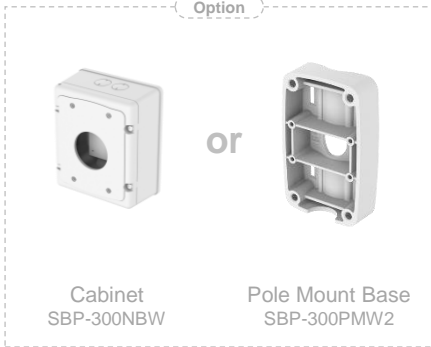

Cabinet & Pole Mount

Option

Cabinet
SBP-300NBW

Pole Mount Base
SBP-300PMW2

Wall Mount

SBP-300WMW

SBP-300WMW1

Hanging Adaptor