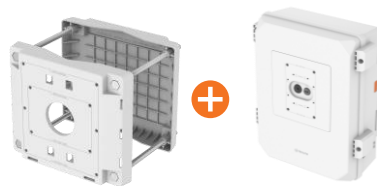

Pole Mount & Cabinet

Option

Pole Mount
SBP-150PMW

Cabinet
SBP-150NBW