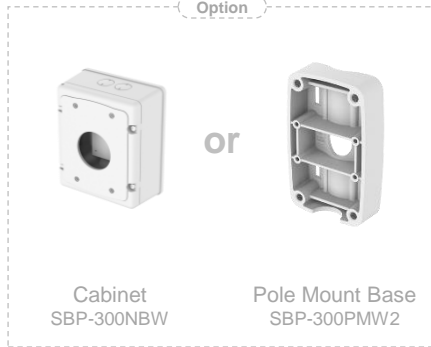

Cabinet & Wall Mount

– Hanging Adaptor –

Option

Cabinet
SBP-300NBW

Pole Mount Base
SBP-300PMW2