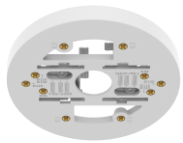

SBP-140CMT