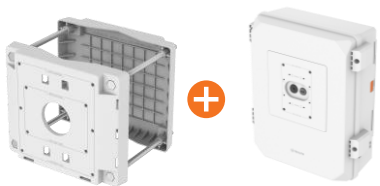

Pole Mount & Cabinet

Option

Pole Mount
SBP-150PMW

Cabinet
SBP-150NBW

Wall & Pole Mount

SBP-125WMW1