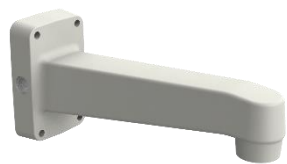

Wall Mount

SBP-390WM2