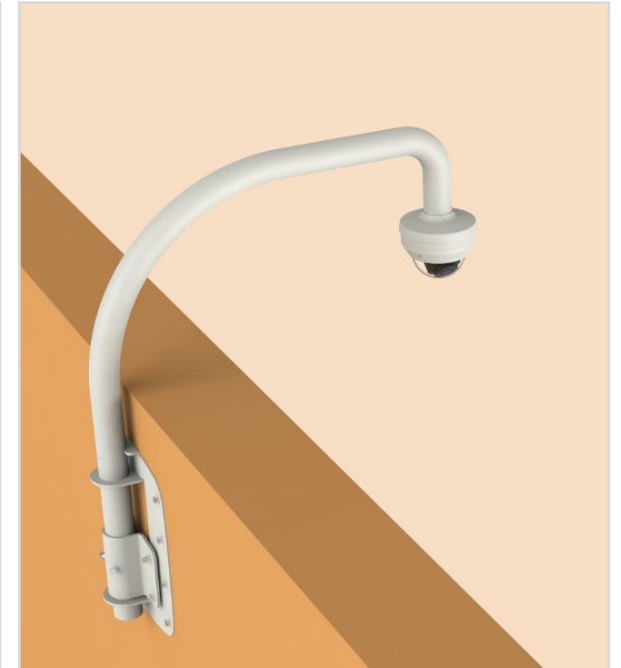

Camera spec.

Full Lineup of Acc.

Ceiling

Wall1 / Wall2

Pole

Corner

Parapet

QNV - 6070R / 7080R (ivory)

Corner Mount

SBP-300KM1

Wall Mount

SBP-390WM2

or

SBP-300WM1

or

SBP-300WM

Hanging Mount

SBP-301HM5

Parapet Mount

SBP-300LM

Hanging Mount

SBP-301HM5