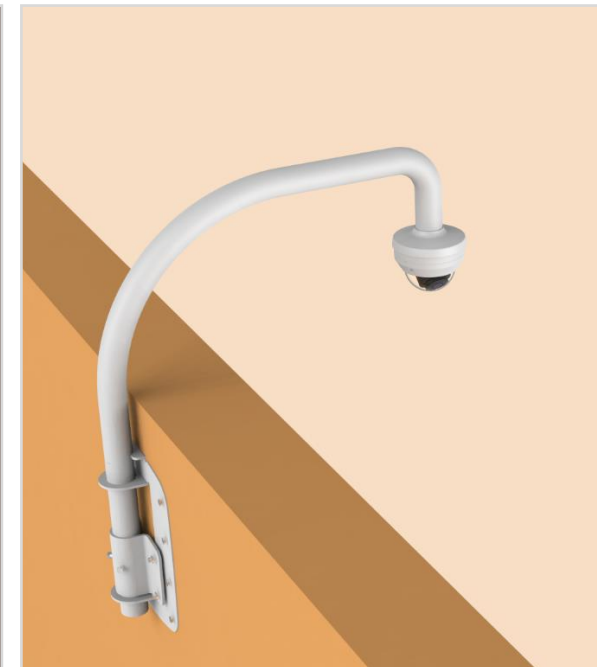

Camera spec.

Full Lineup of Acc.

Ceiling

Wall1 / Wall2

Pole

Corner

Parapet

QNV - 6072R1 / 6082R(1) / 7082R / 8080R

Corner Mount

Option

Wall Mount

SBP-390WMW2

or

or

Hanging Mount

Parapet Mount

Hanging Mount