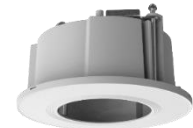

or

SHD-1408FW