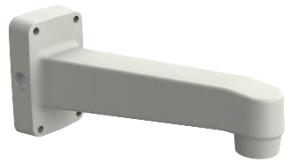

Installation Base
SBP-303HF

QNP - 6230H / 6230RH (ivory)

Pole Mount

SBP-300PM1

Wall Mount

SBP-390WM2

or

SBP-300WM1