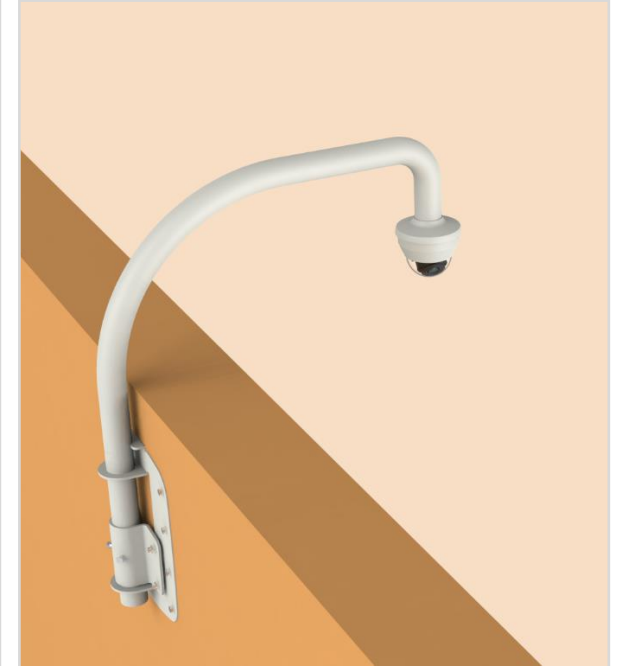

Camera spec.

Full Lineup of Acc.

Ceiling

Wall1 / Wall2

Pole

Corner

Parapet

QND - 6070R / 7080R (ivory)

or

or

Parapet Mount

Hanging Mount