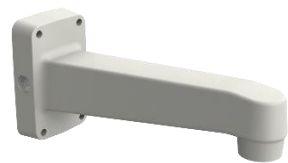

Corner

Parapet

QNP - 6230H / 6230RH (ivory)

Ceiling Mount

SBP-156KMW

Option

Installation Base
SBP-303HF

Wall Mount