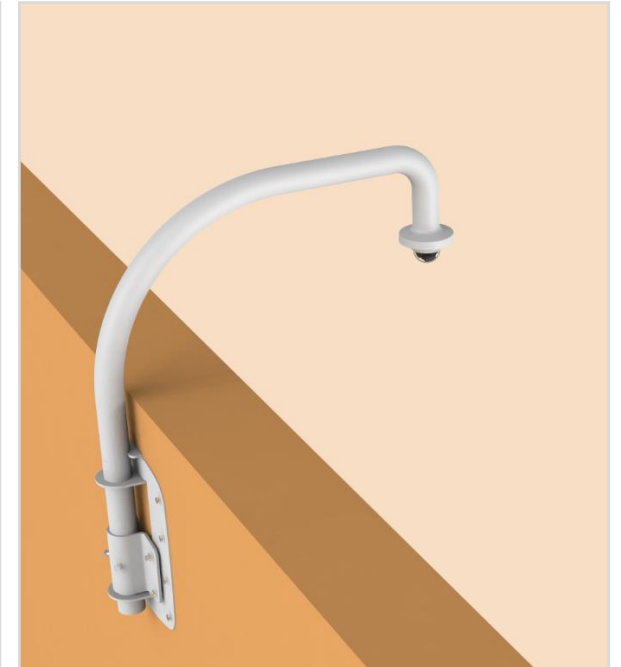

Camera spec.

Full Lineup of Acc.

Ceiling

Wall1 / Wall2

Pole

Corner

Parapet

QND - 6011 / 6021 / 8011 / 8021 // QNF - 8010 / 9010

SBP-390WMW2

or

or

SBP-099HMW

Parapet Mount

Hanging Mount

SBP-099HMW