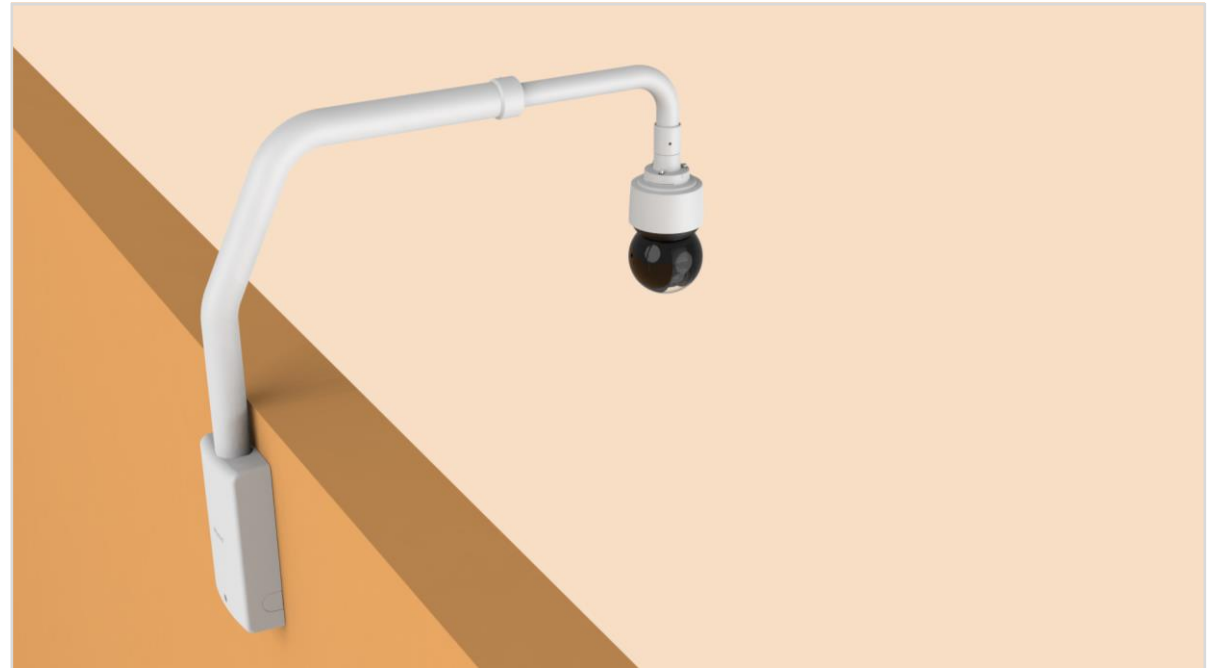

SBP-300MMW

Hanging Mount

SBP-156HMW

QNP - 6250R / 6320R

Parapet Mount

SBP-300LMW

Hanging Mount

SBP-156HMW