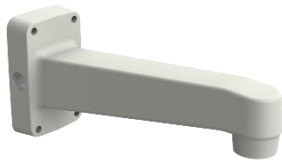

SBP-390WM2