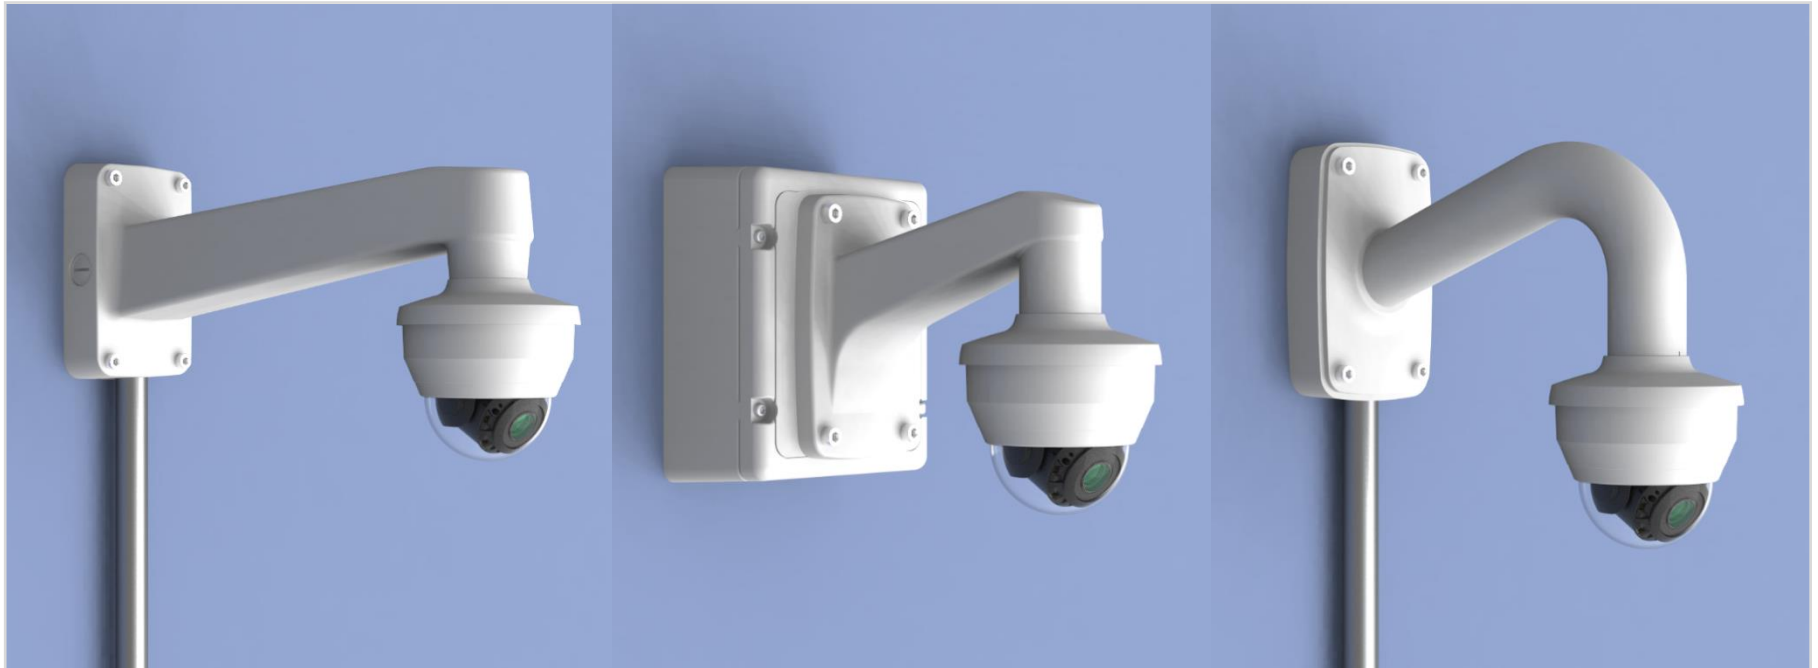

QND - 6072R1 / 6082R(1) / 7082R / 8080R

Wall Mount

SBP-390MMW2

Hanging Mount