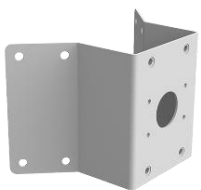

Corner Mount

SBP-300KMW1