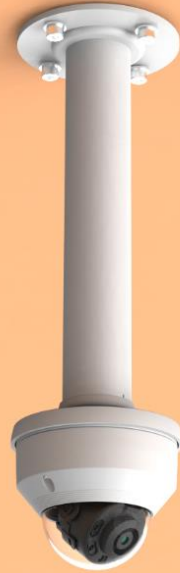

Hanging Mount