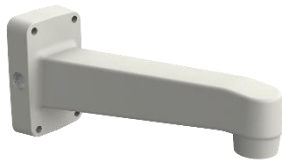

Wall Mount

SBP-390WM2