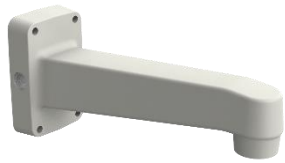

Camera spec.

Full Lineup of Acc.

Ceiling

Wall1 / Wall2

Pole

Corner

Parapet

QNV - 6070R / 7080R (ivory)

Corner Mount

SBP-300KM1

Wall Mount

SBP-390WM2

or

SBP-300WM1

or

SBP-300WM

Hanging Mount

SBP-301HM5

Parapet Mount

SBP-300LM

Hanging Mount

SBP-301HM5