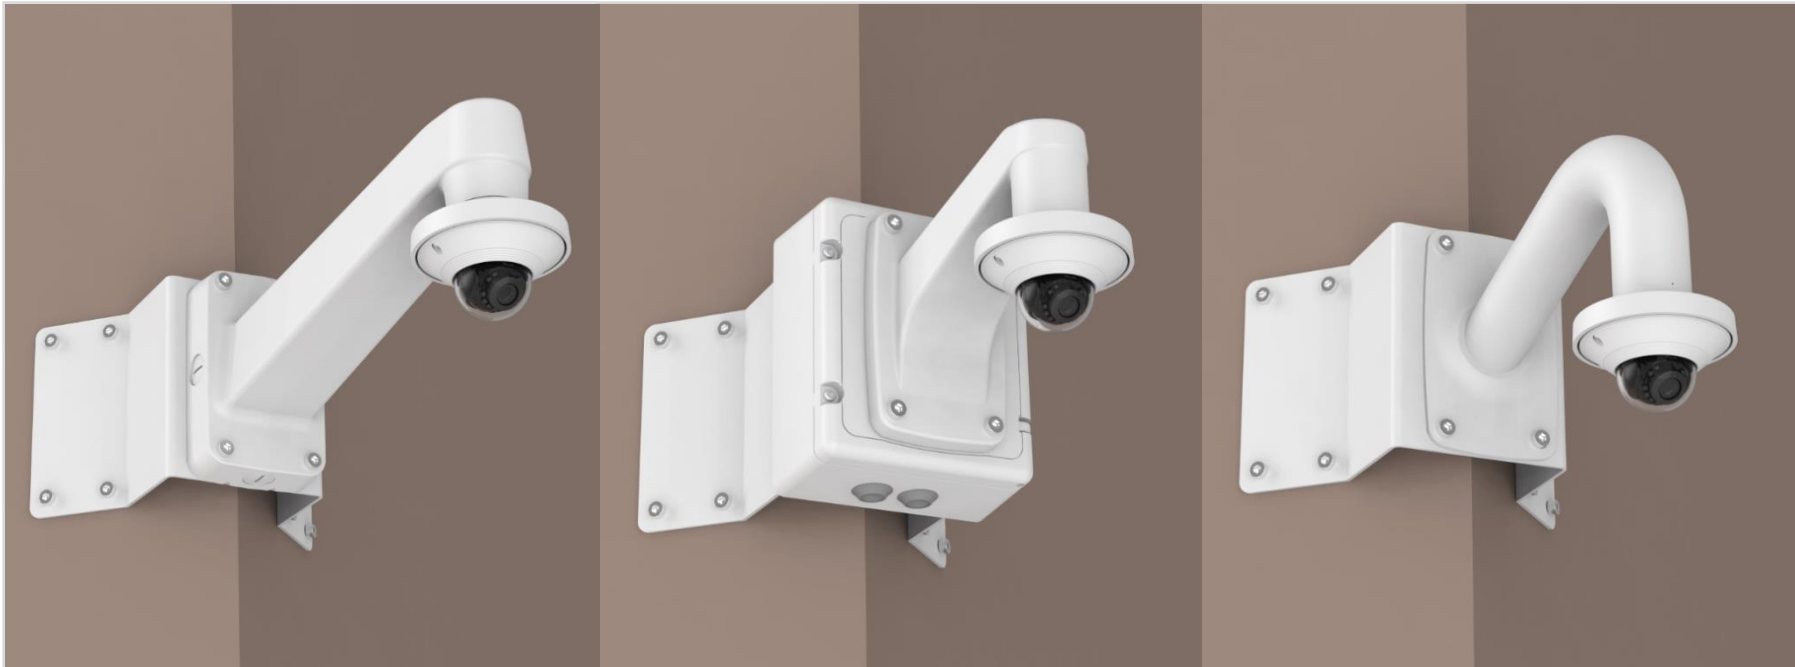

Camera spec.

Full Lineup of Acc.

Ceiling

Wall1 / Wall2

Pole

Corner

Parapet

QND - 6011 / 6021 / 8011 / 8021 // QNF - 8010 / 9010

Corner Mount

Wall Mount

SBP-390WMW2

or

or

Hanging Mount

SBP-099HMW

SBP-099HMW