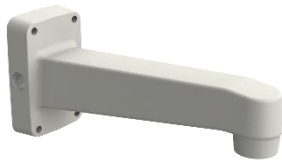

Wall Mount

SBP-390WM2