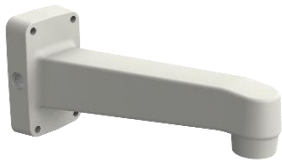

or

SBP-300WM

Option

Installation Base
SBP-303HF

QNP - 6230H / 6230RH (ivory)

Corner Mount

SBP-300KM1

Wall Mount