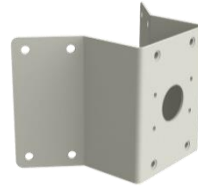

Corner Mount
SBP-300KM1