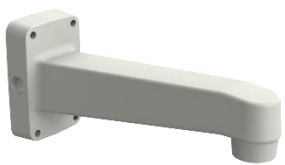

SBP-390WM2