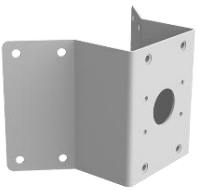

SBP-300KMW1