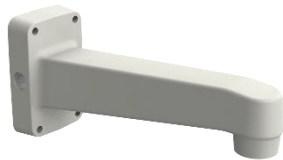

QNP - 6230 (ivory)

Pole Mount

SBP-300PM1

Wall Mount

SBP-390WM2

or

SBP-300WM1

or