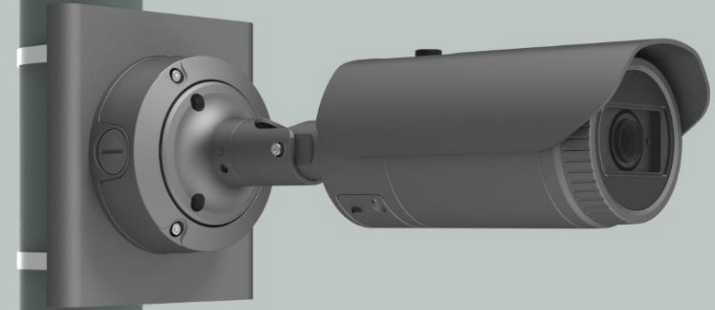

Pole Mount

SBP-302PM

Back Box

SBO-126B