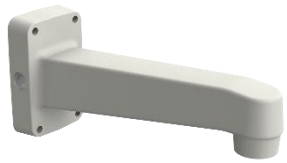

SBP-390WM2