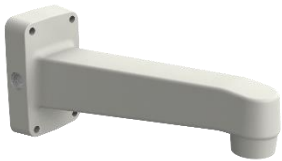

SBP-390WM2