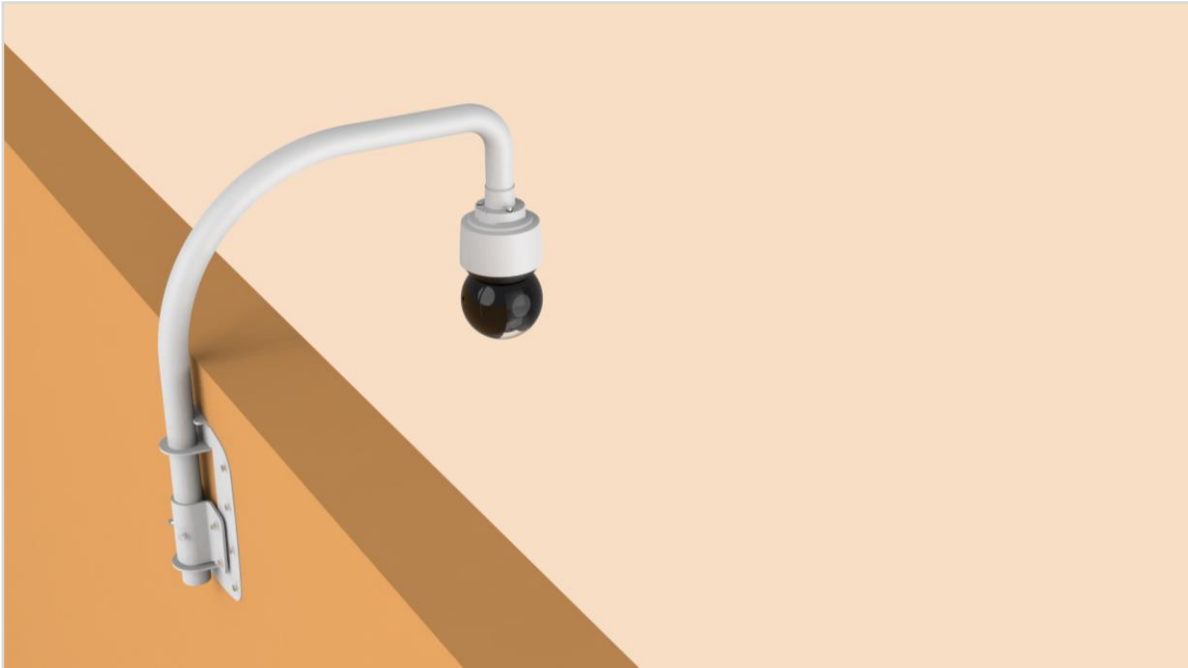

SBP-300MMW

Hanging Mount

SBP-156HMW

QNP - 6250R / 6320R

Parapet Mount

SBP-300LMW

Hanging Mount

SBP-156HMW