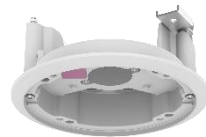

Plenum

SHD-1370FPW