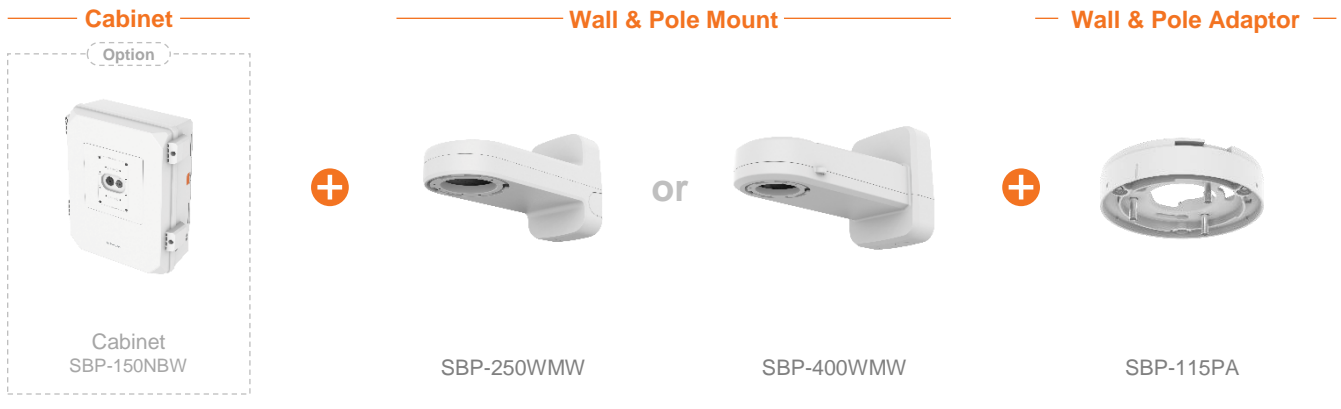

Ceiling Mount

- Hanging Adaptor -

- Thread Converter -

Ceiling Mount

- Hanging Adaptor -

- Ceiling 1
- Ceiling 2
- Ceiling 3
- Wall 1**
- Wall 2
- Pole 1
- Pole 2
- Corner 1
- Corner 2
- Parapet

XNP - C9310R / C7310R