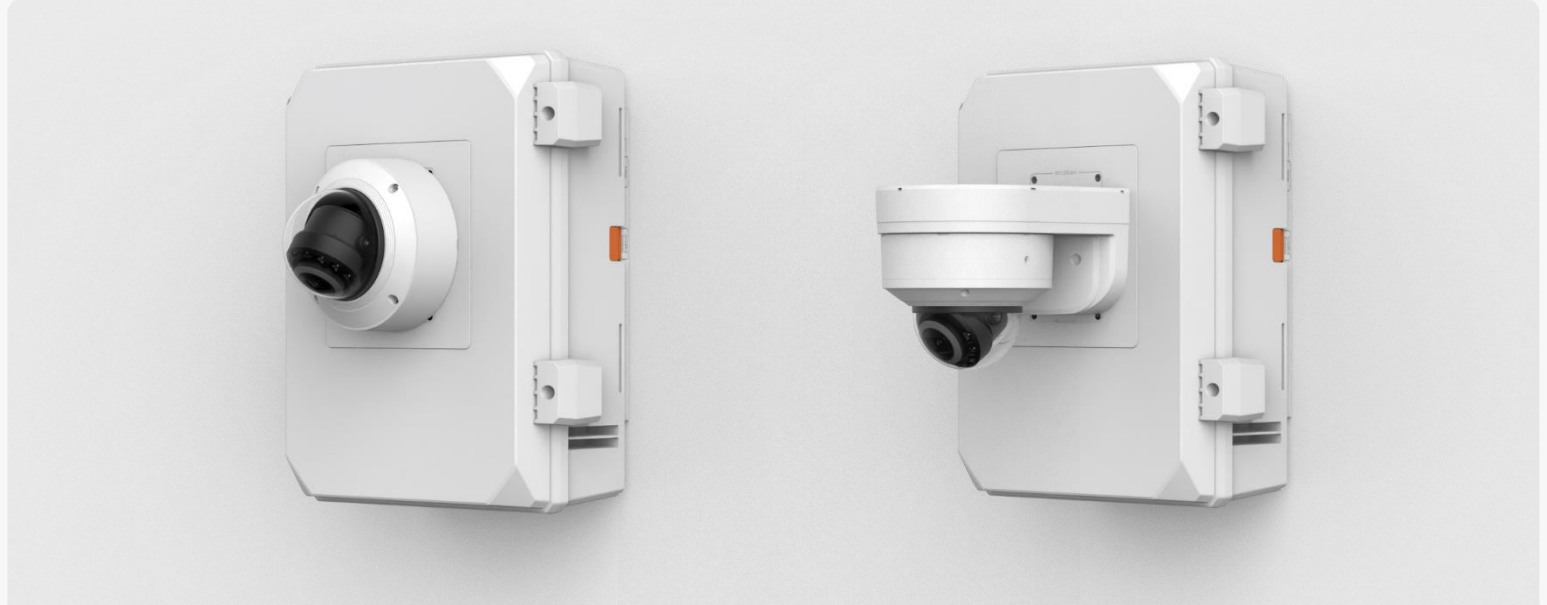

[Ceiling 1](#)

[Ceiling 2](#)

[Ceiling 3](#)

[Wall 1](#)

[Wall 2](#)

[Wall 3](#)

[Pole 1](#)

[Pole 2](#)

[Pole 3](#)

[Corner 1](#)

[Corner 2](#)

[Corner 3](#)

[Parapet](#)

XND - 9083RV / 8093RV / 8083RV / 6083RV