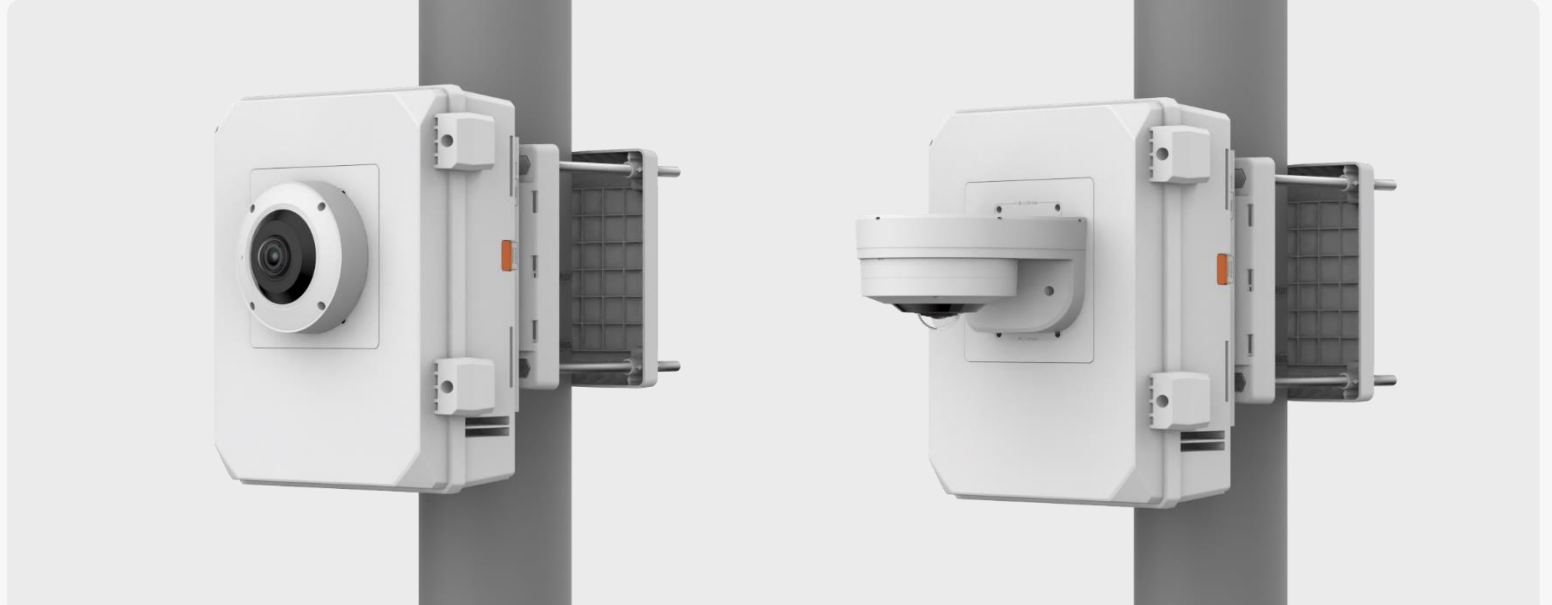

SBP-160HMW1

— Pole Mount & Cabinet —

Option

Pole Mount SBP-150PMW + Cabinet SBP-150NBW

— Wall & Pole Mount —