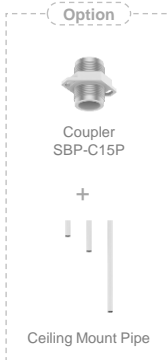

Ceiling Mount

- Hanging Adaptor -