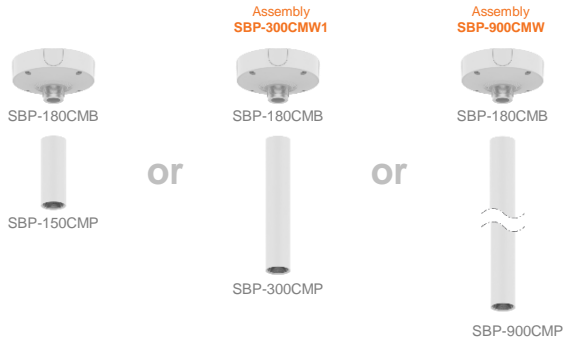

Ceiling Mount

Option

Coupler SBP-C15P

Ceiling Mount Pipe

Hanging Adaptor

SBP-160HMW1