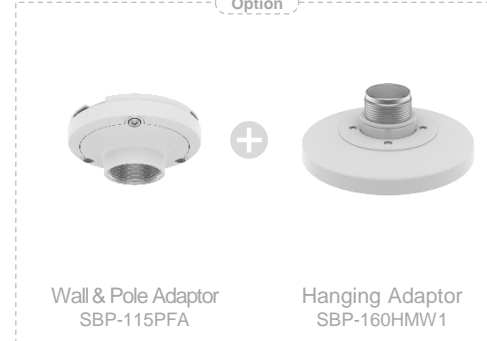

Wall & Pole Adaptor

Option