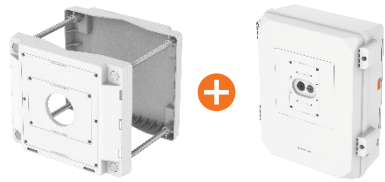

Pole Mount
SBP-150PMW

Cabinet
SBP-150NBW

Wall & Pole Mount

+

SBP-250WMW

or

SBP-400WMW

+