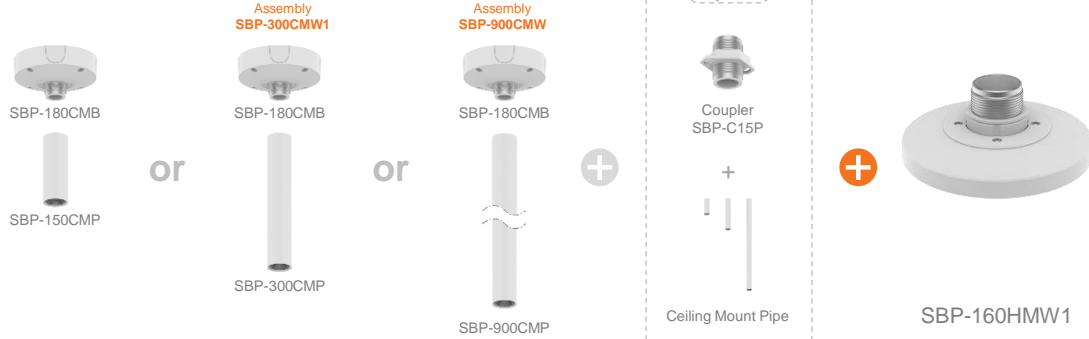

Ceiling Mount

- Hanging Adaptor -