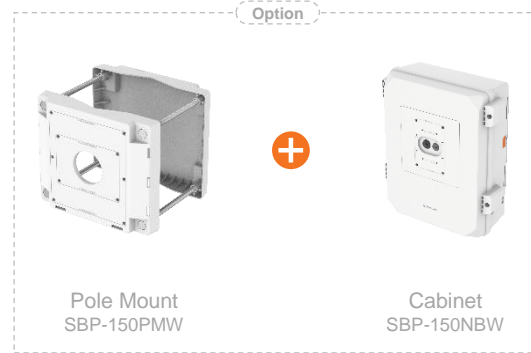

Pole Mount
SBP-150PMW

Cabinet
SBP-150NBW