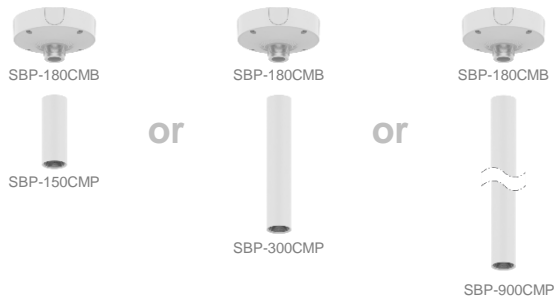

Ceiling Mount

- Hanging Adaptor -