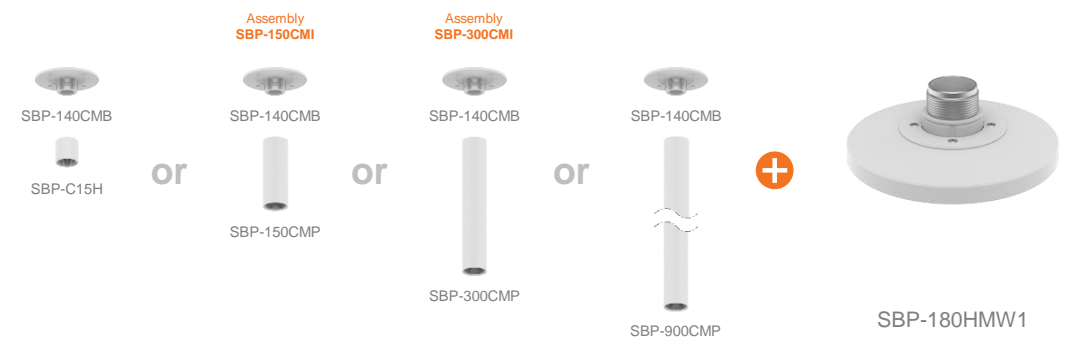

- Thread Converter -

Ceiling Mount

- Hanging Adaptor -