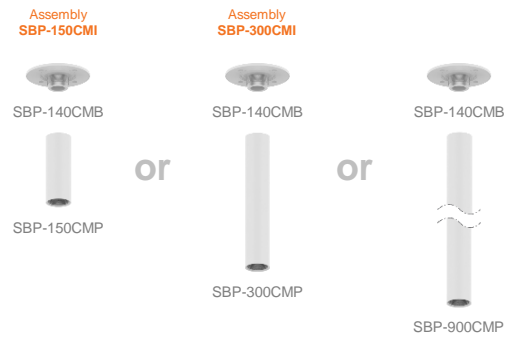

Option

Ceiling Mount Pipe

- Hanging Adaptor -

SBP-156HMW

- Thread Converter -

SBP-140CMB
SBP-C15H

Ceiling Mount

- Hanging Adaptor -