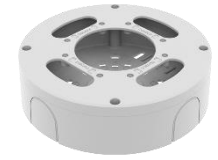

Ceiling 1

Ceiling 2

Ceiling 3

Wall 1

Wall 2

Wall 3

Pole 1

Pole 2

Pole 3

Corner 1

Corner 2

Corner 3

Parapet

XND – C9083RV / C8083RV / C7083RV / C6083RV

In-ceiling Mount

SHD-1600FPW

OR

SHD-1600FW

Back Box

SBV-180BW

OR

SBV-180WW