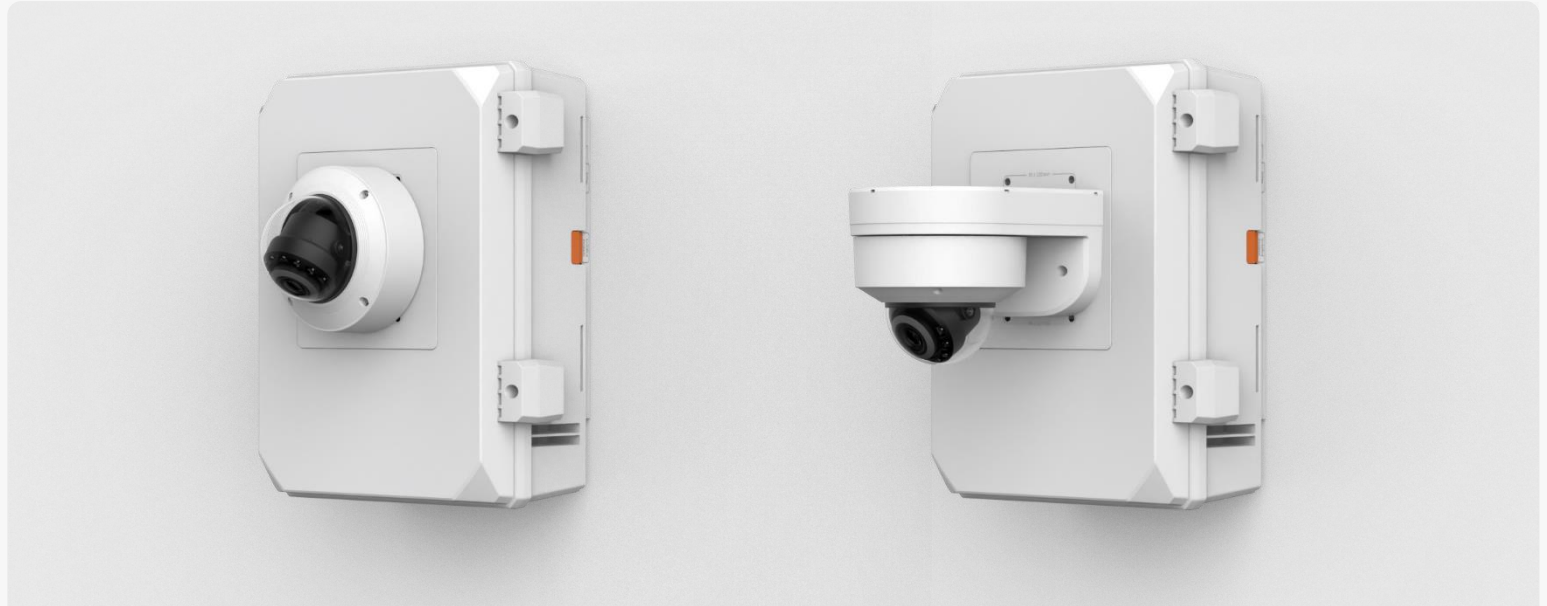

Ceiling 1

Ceiling 2

Ceiling 3

Wall 1

Wall 2

Wall 3

Pole 1

Pole 2

Pole 3

Corner 1

Corner 2

Corner 3

Parapet

XNV - C9083R / C8083R / C7083R / C6083R / C6083