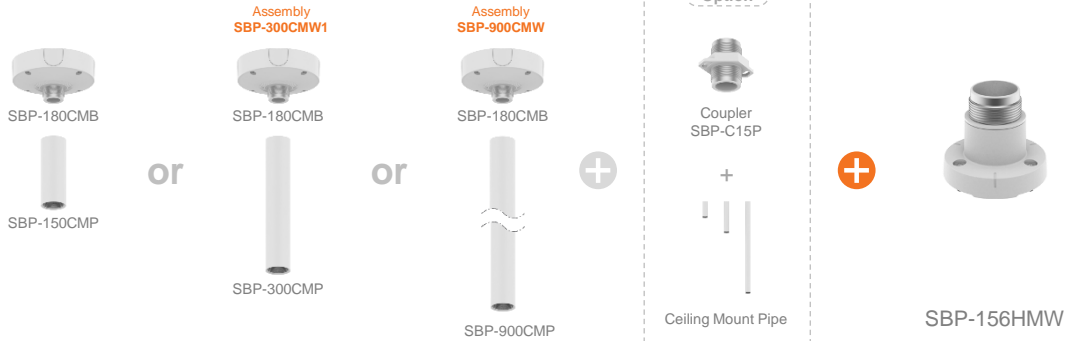

Ceiling Mount

- Hanging Adaptor -

- Thread Converter -

Ceiling Mount

- Hanging Adaptor -

- Ceiling 1
- Ceiling 2
- Ceiling 3
- Wall 1**
- Wall 2
- Pole 1
- Pole 2
- Corner 1
- Corner 2
- Parapet

XNP - C9310R / C7310R