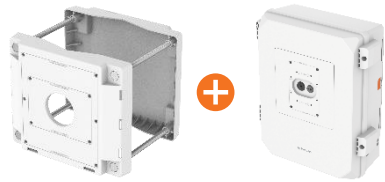

Cabinet
SBP-150NBW

Pole Mount & Cabinet

Option

Pole Mount
SBP-150PMW