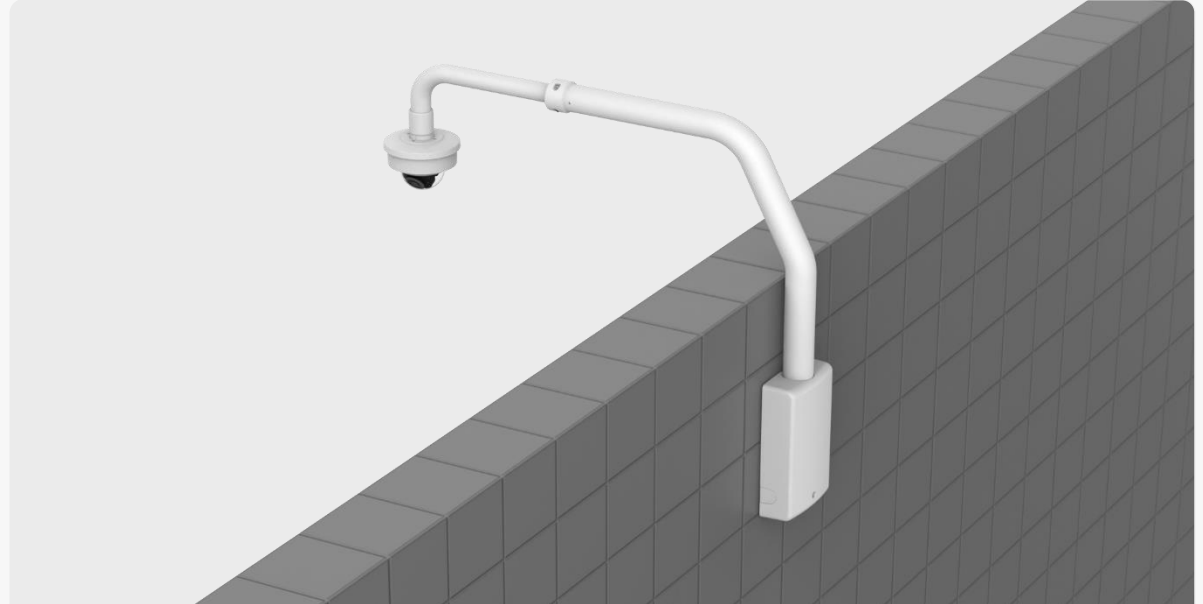

Parapet Mount

Hanging Adaptor

SBP-300LMW

SBP-160HMW1

Parapet Mount

Hanging Adaptor

SBP-156LMW1

SBP-160HMW1