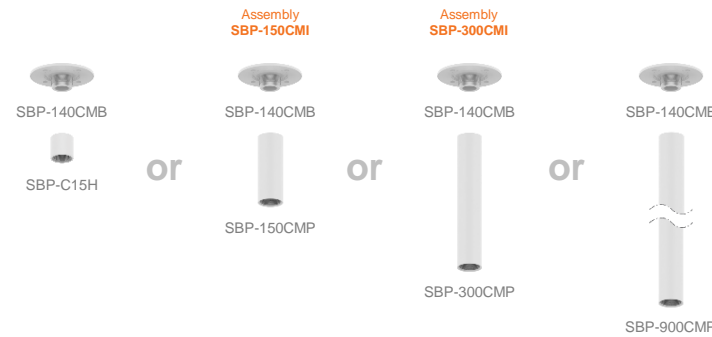

- Thread Converter -

Ceiling Mount

- Hanging Adaptor -