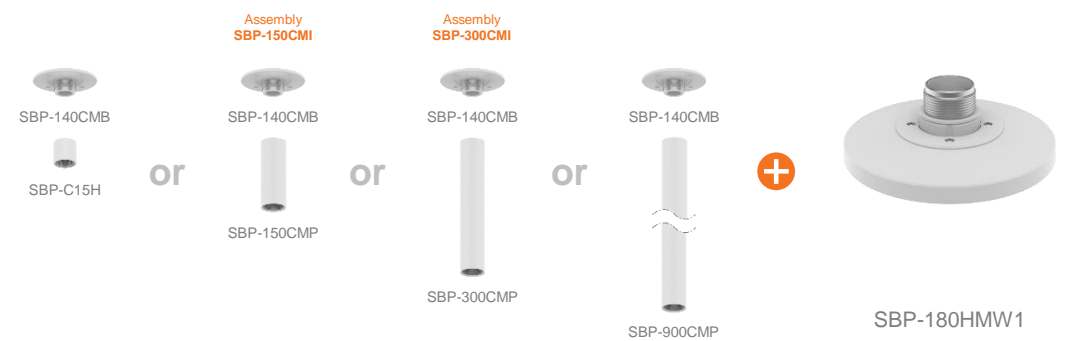

- Thread Converter -

Ceiling Mount

- Hanging Adaptor -