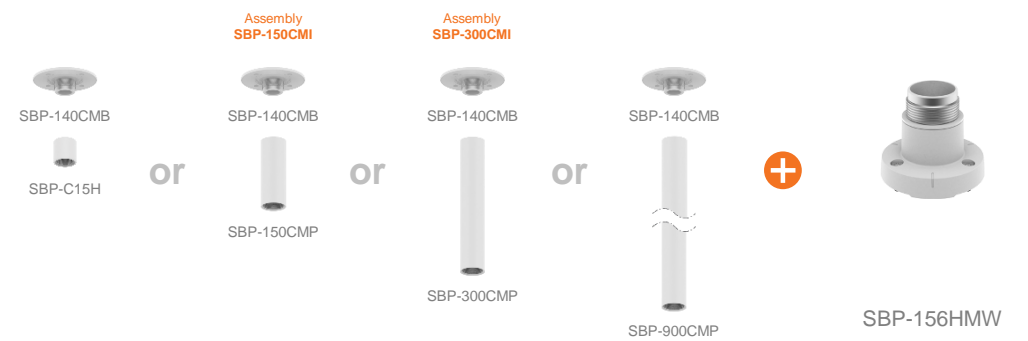

Ceiling Mount

- Hanging Adaptor -

- Thread Converter -

Ceiling Mount

- Hanging Adaptor -

- Ceiling 1
- Ceiling 2
- Ceiling 3
- Wall 1**
- Wall 2
- Pole 1
- Pole 2
- Corner 1
- Corner 2
- Parapet

XNP - C9310R / C7310R