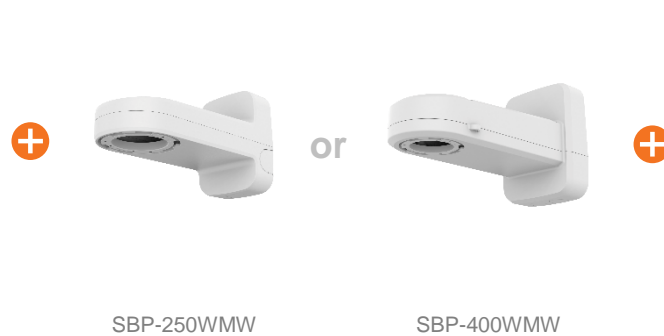

Wall & Pole Mount

SBP-250WMW

SBP-400WMW