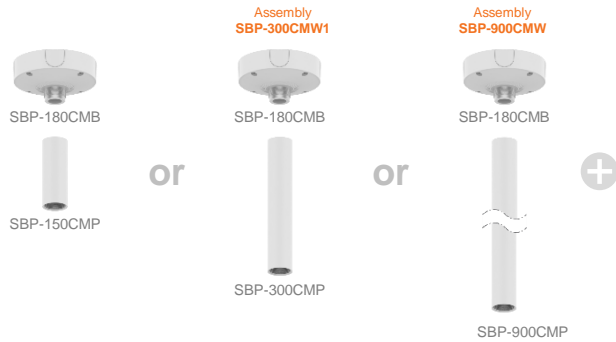

Ceiling Mount

Option

Ceiling Mount Pipe

- Hanging Adaptor -

SBP-156HMW

- Thread Converter -

SBP-140CMB
SBP-C15H