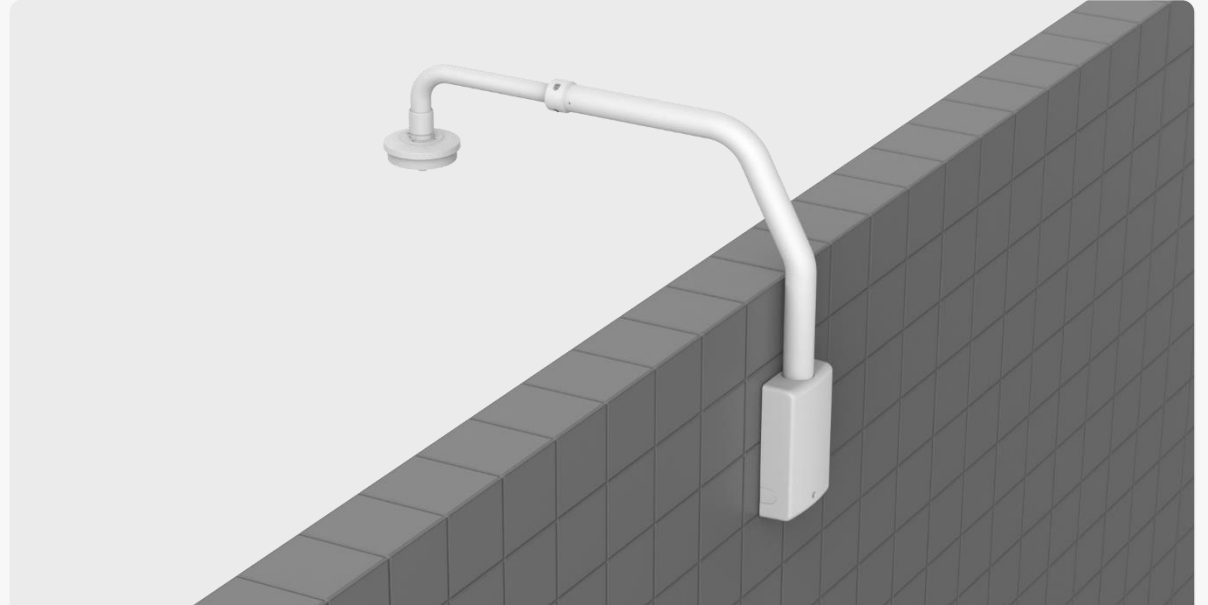

Parapet Mount

Hanging Adaptor

SBP-300LMW

SBP-160HMW1

Parapet Mount

Hanging Adaptor

SBP-156LMW1

SBP-160HMW1