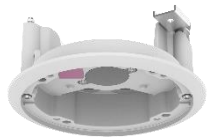

Plenum

SHD-1370FPW