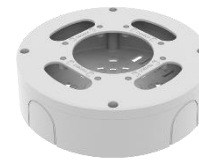

Ceiling 1

Ceiling 2

Ceiling 3

Wall 1

Wall 2

Wall 3

Pole 1

Pole 2

Pole 3

Corner 1

Corner 2

Corner 3

Parapet

XND - 9083RV / 8093RV / 8083RV / 6083RV

In-ceiling Mount

OR

Back Box

SBV-180BW

OR