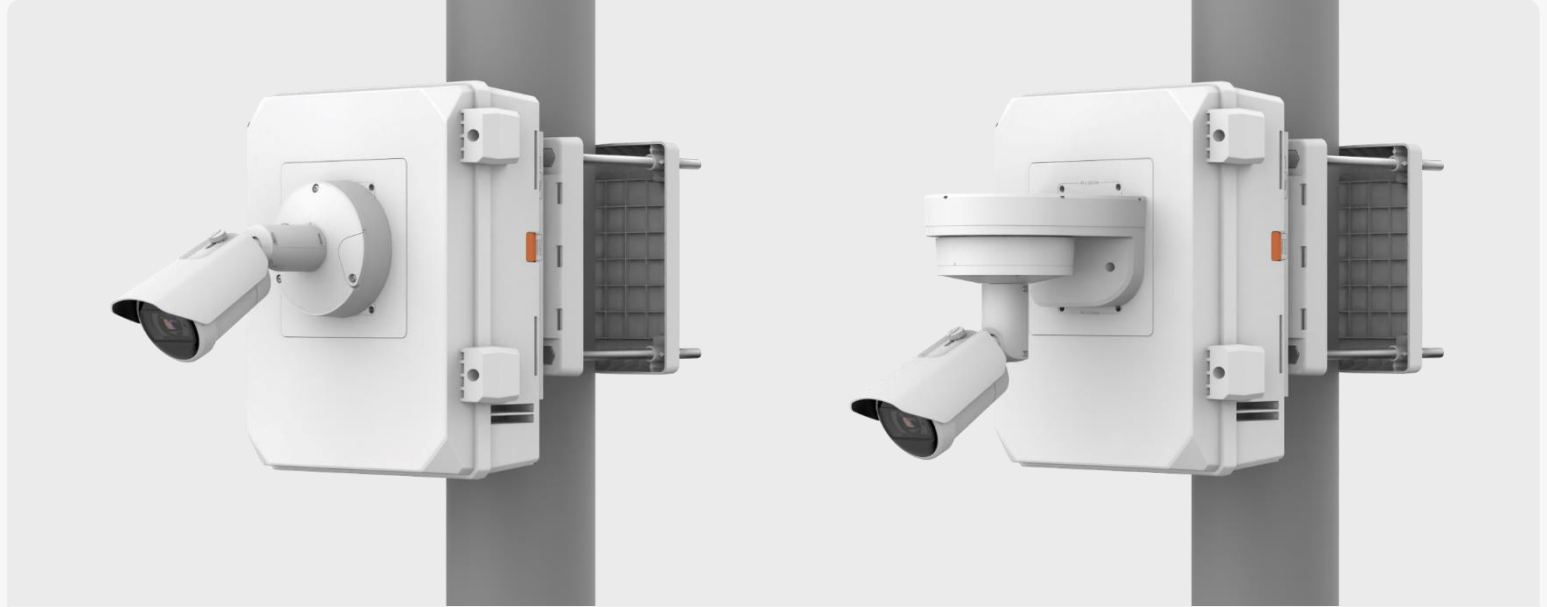

SBP-300WMW1

SBP-160HMMW1

Wall & Pole Mount

Pole Mount & Cabinet