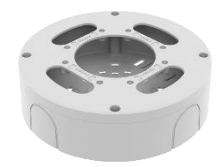

- **Ceiling 1**
- Ceiling 2
- Ceiling 3
- Wall 1
- Wall 2
- Wall 3
- Pole 1
- Pole 2
- Pole 3
- Corner 1
- Corner 2
- Corner 3
- Parapet

XNV - C9083R / C8083R / C7083R / C6083R / C6083

In-ceiling Mount

SHD-1600FPW

OR

SHD-1600FW

Back Box

SBV-180BW

OR

SBV-180WW