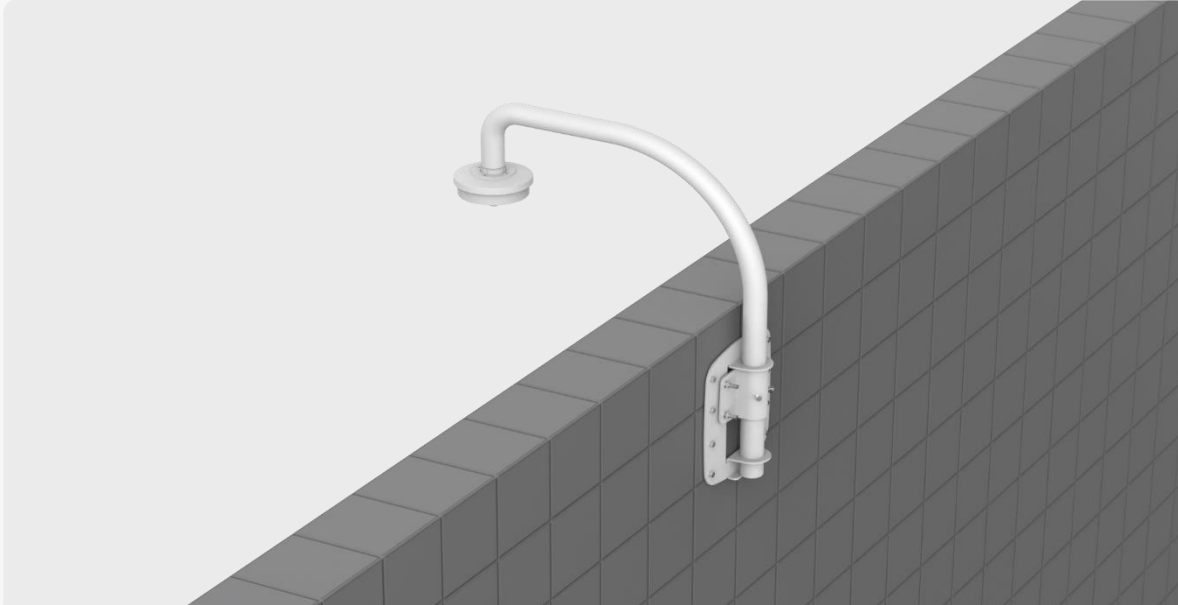

Parapet Mount

Hanging Adaptor

SBP-300LMW

SBP-160HMW1

Parapet Mount

Hanging Adaptor

SBP-156LMW1

SBP-160HMW1