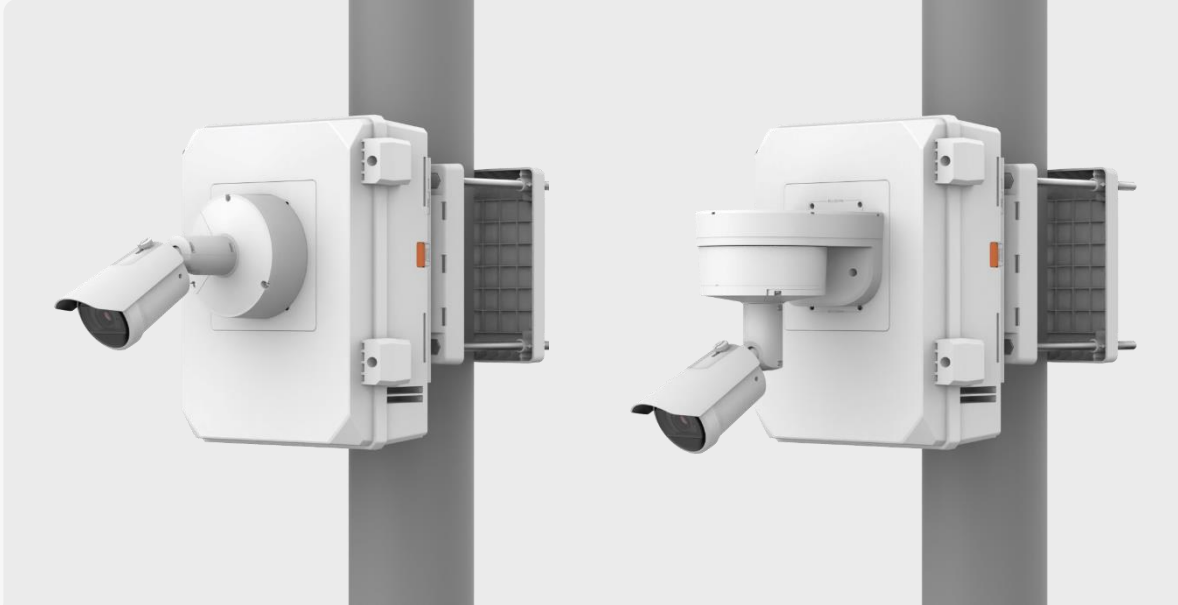

Ceiling 1

Ceiling 2

Wall 1

Wall 2

Pole 1

Pole 2

Pole 3

Corner 1

Corner 2

Parapet

XNO - 9083R / 8083R / 6123R / 6083R

Pole Mount & Cabinet

Option

Wall & Pole Mount

SBP-160MMW1

Pole Mount