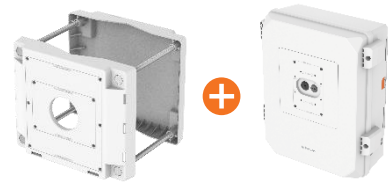

Cabinet
SBP-150NBW

Pole Mount & Cabinet

Option

Pole Mount
SBP-150PMW