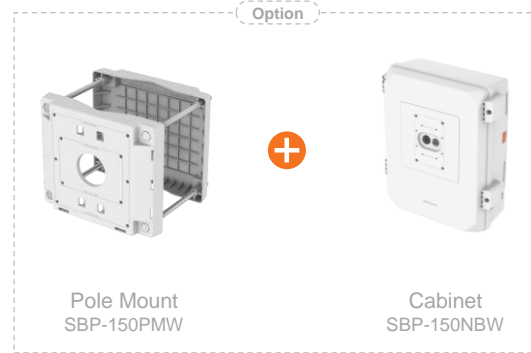

Pole Mount
SBP-150PMW

Cabinet
SBP-150NBW