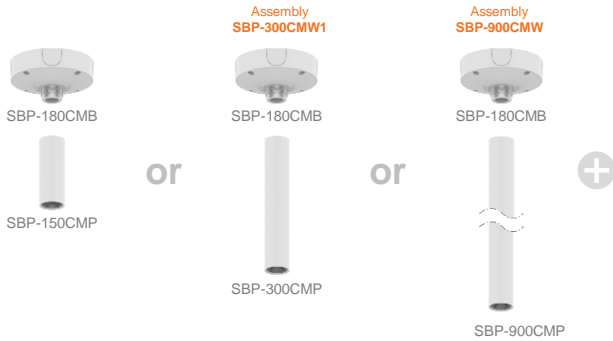

Ceiling Mount

Option

Ceiling Mount Pipe

Hanging Adaptor

SBP-156HMW