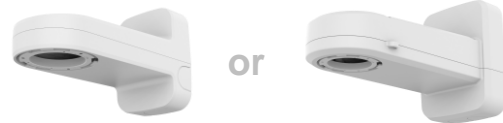

XNO - C9083R / C8083R / C7083R / C6083R

Pole Mount & Cabinet

Option

Pole Mount
SBP-150PMW

Cabinet
SBP-150NBW

Wall & Pole Mount

SBP-250WMW

SBP-400WMW