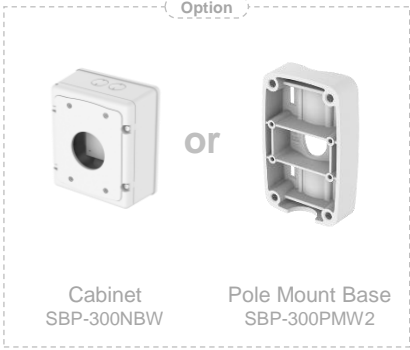

— Cabinet & Pole Mount —

Option

Cabinet
SBP-300NBW

or

Pole Mount Base
SBP-300PMW2

— Wall Mount —

SBP-300WMW

or

SBP-300WMW1

— Hanging Adaptor —