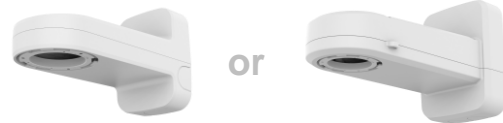

Wall & Pole Mount

SBP-250WMW

SBP-400WMW