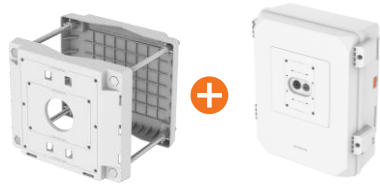

Cabinet
SBP-150NBW

Pole Mount & Cabinet

Option

Pole Mount
SBP-150PMW