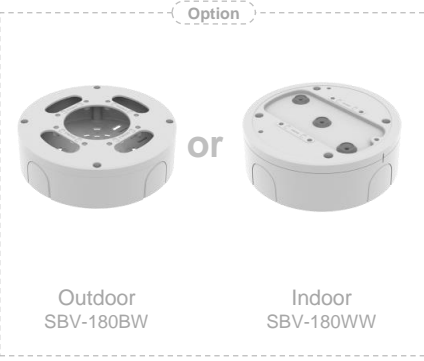

SBP-156KMW

Outdoor
SBV-180BW

Indoor
SBV-180WW

— Corner Mount —

— Cabinet —

— Wall Mount —

— Hanging Adaptor —

SBP-300KMW1