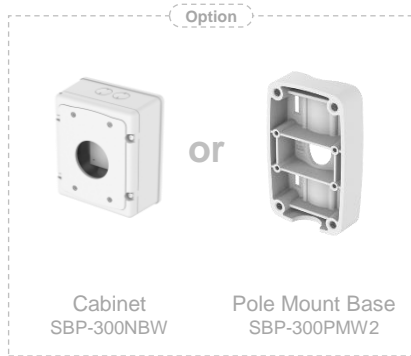

Cabinet & Pole Mount