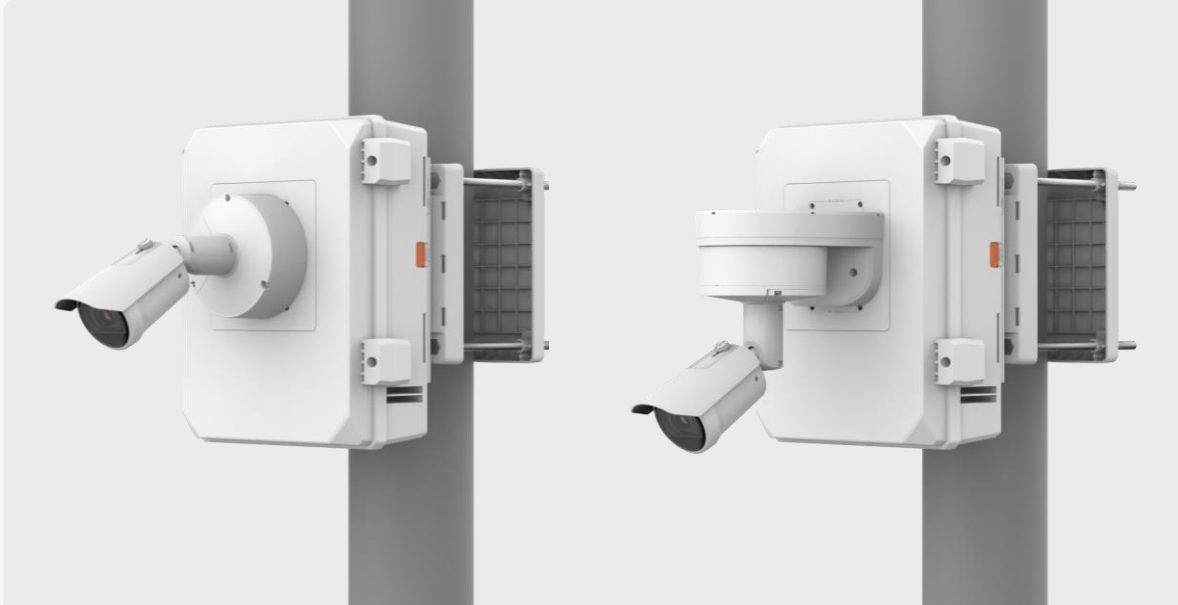

Ceiling 1

Ceiling 2

Wall 1

Wall 2

Pole 1

Pole 2

Pole 3

Corner 1

Corner 2

Parapet

XNO - 9083R / 8083R / 6123R / 6083R

Pole Mount & Cabinet

Option

Wall & Pole Mount

SBP-160MMW1

Pole Mount