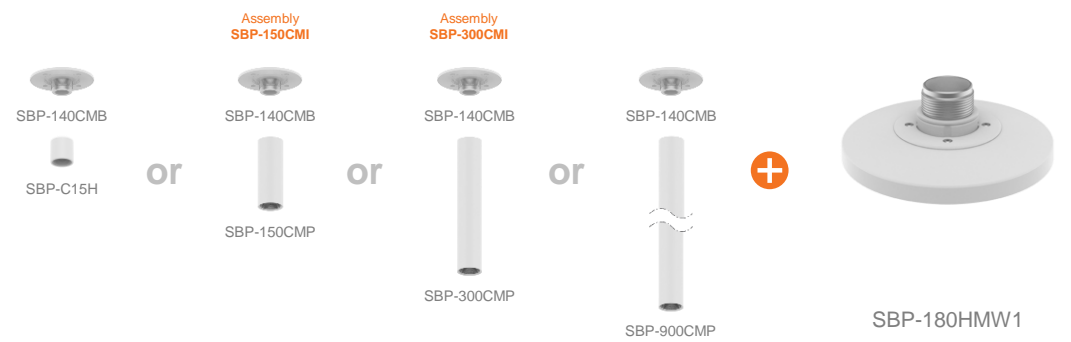

-- Thread Converter --

Ceiling Mount

-- Hanging Adaptor --