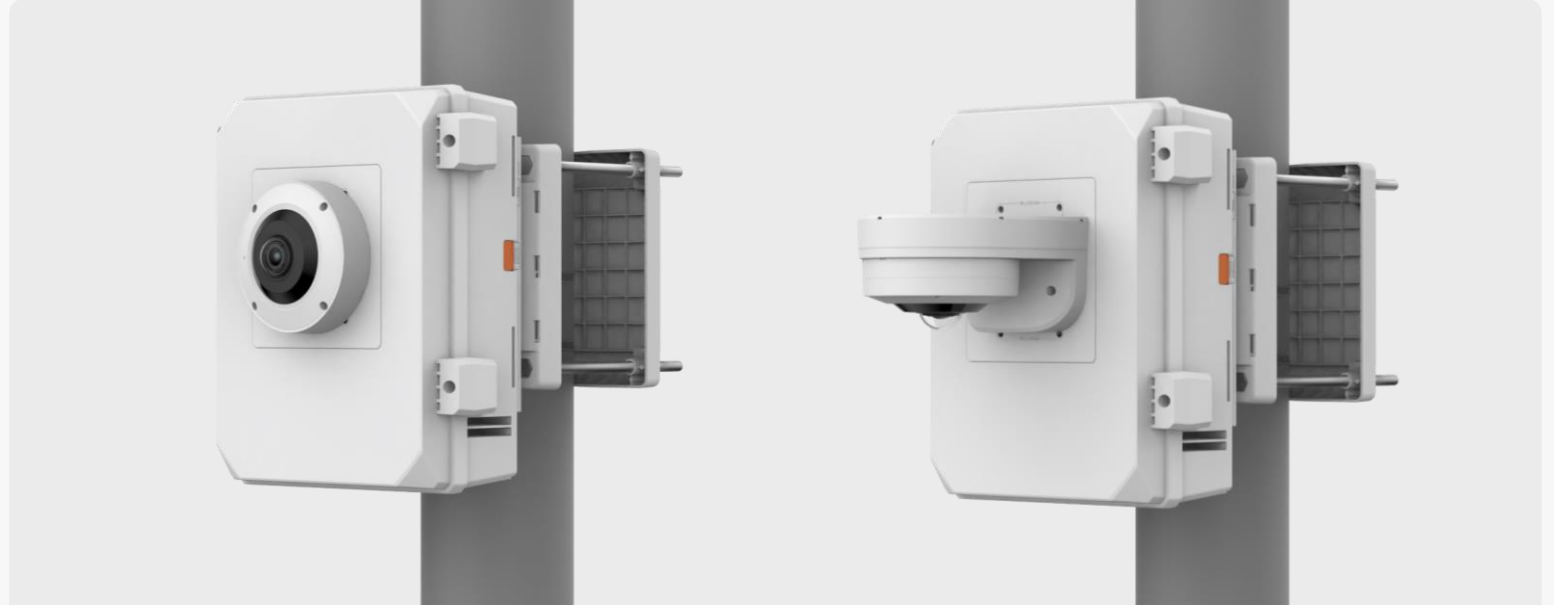

SBP-300WMW

SBP-300WMW1

SBP-160HMW1

- Ceiling 1
- Ceiling 2
- Ceiling 3
- Wall 1
- Wall 2
- Wall 3
- Pole 1**
- Pole 2
- Pole 3
- Corner 1
- Corner 2
- Corner 3
- Parapet

XNF - 9013RV

— Pole Mount —

SBD-180PMW