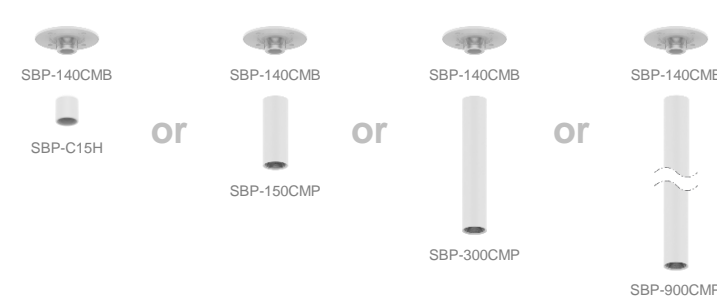

- Thread Converter -

Ceiling Mount

- Hanging Adaptor -