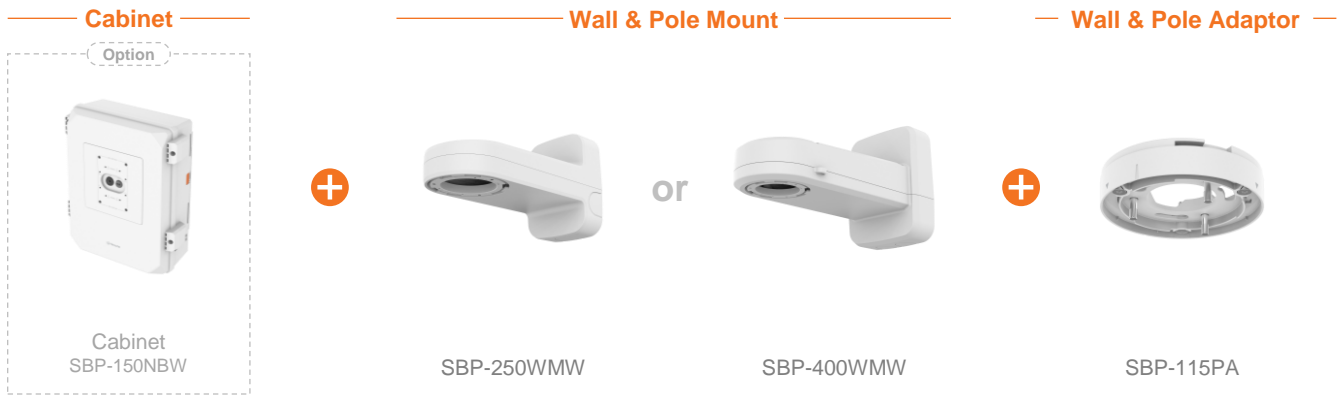

- Hanging Adaptor -

- Thread Converter -

Ceiling Mount

- Hanging Adaptor -

- Ceiling 1
- Ceiling 2
- Ceiling 3
- Wall 1**
- Wall 2
- Pole 1
- Pole 2
- Corner 1
- Corner 2
- Parapet

XNP - C9310R / C7310R

Ceiling 1