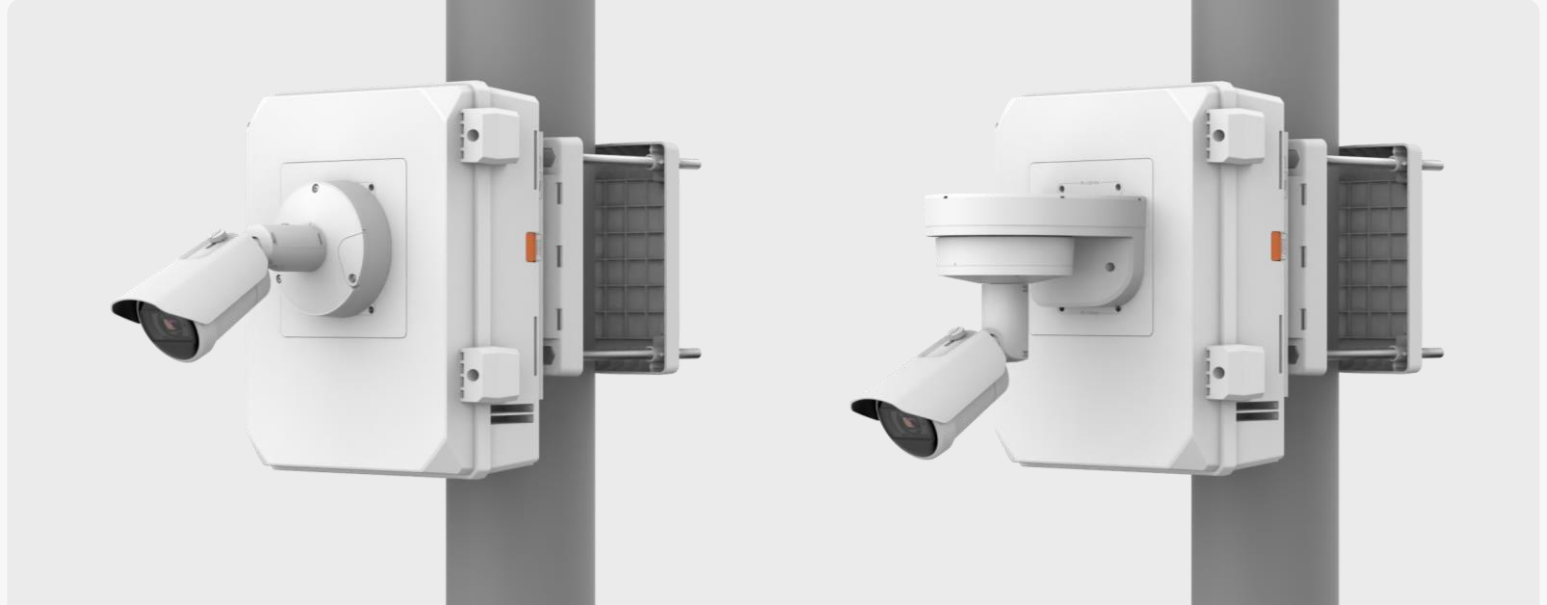

SBP-300WMW

SBP-300WMW1

SBP-160HMW1

Wall & Pole Mount

Pole Mount & Cabinet