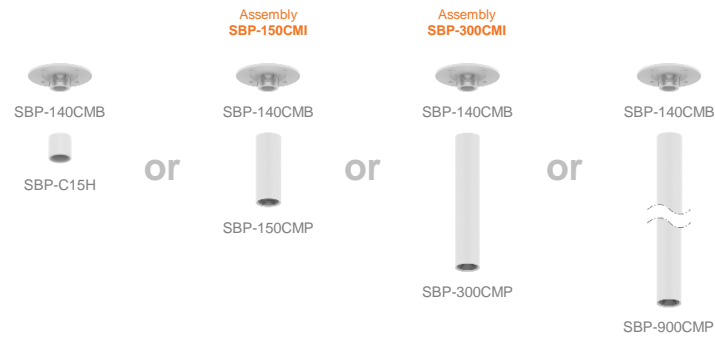

Option

Ceiling Mount Pipe

Hanging Adaptor

SBP-156HMW

Thread Converter

Ceiling Mount

Hanging Adaptor

SBP-156HMW