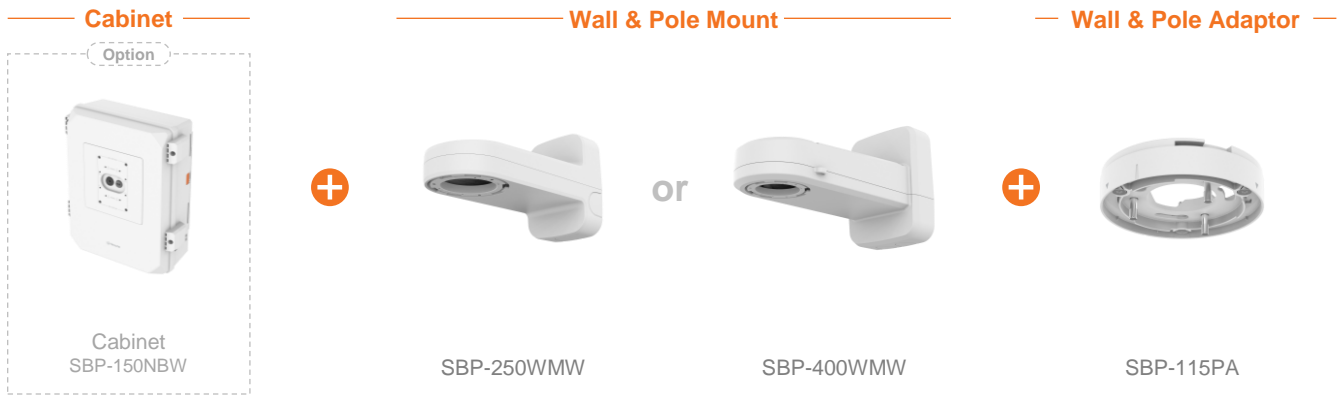

- Ceiling 1
- Ceiling 2
- Ceiling 3
- **Wall 1**
- Wall 2
- Pole 1
- Pole 2
- Corner 1
- Corner 2
- Parapet

XNP - C9253R / C9253 / C8253R / C8253 / C6403R / C6403