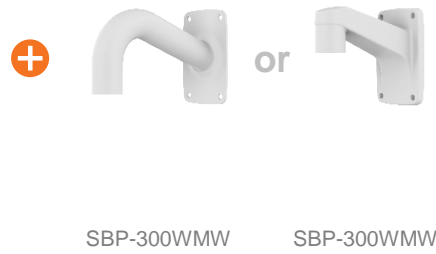

- Ceiling 1
- Ceiling 2
- Ceiling 3
- Wall 1
- Wall 2
- Wall 3
- Pole 1
- Pole 2
- **Pole 3**
- Corner 1
- Corner 2
- Corner 3
- Parapet

XNF - 9013RV

Cabinet & Pole Mount

Wall Mount

Hanging Adaptor