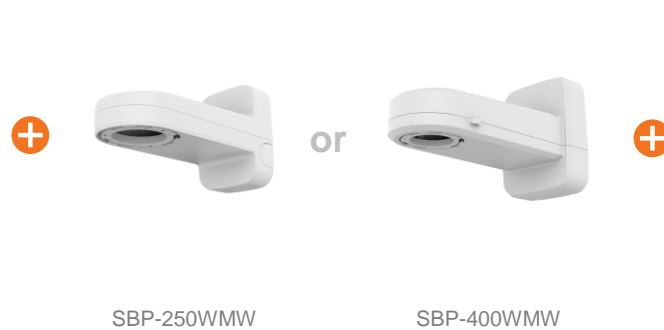

Wall & Pole Mount

SBP-250WMW

SBP-400WMW