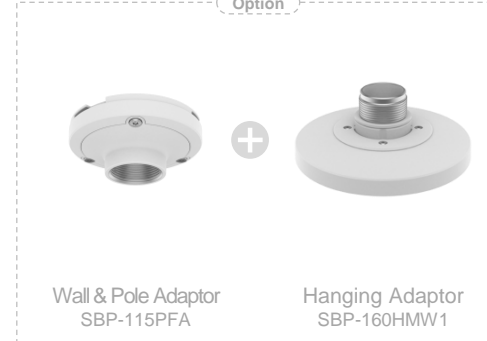

Wall & Pole Adaptor

Option

Wall & Pole Adaptor
SBP-115PFA

Hanging Adaptor
SBP-160HMW1