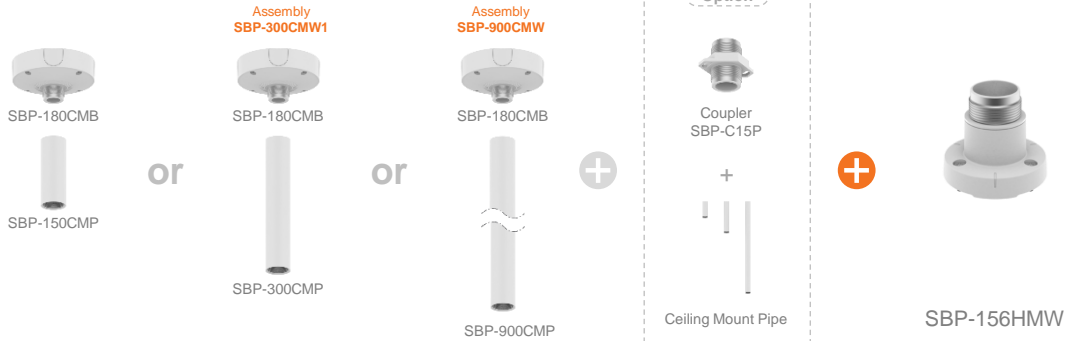

- Hanging Adaptor -

- Thread Converter -

Ceiling Mount

- Hanging Adaptor -

- Ceiling 1
- Ceiling 2
- Ceiling 3
- Wall 1**
- Wall 2
- Pole 1
- Pole 2
- Corner 1
- Corner 2
- Parapet

XNP - C9310R / C7310R

Ceiling 1