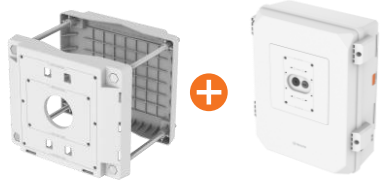

Cabinet
SBP-150NBW

Pole Mount & Cabinet

Option

Pole Mount
SBP-150PMW