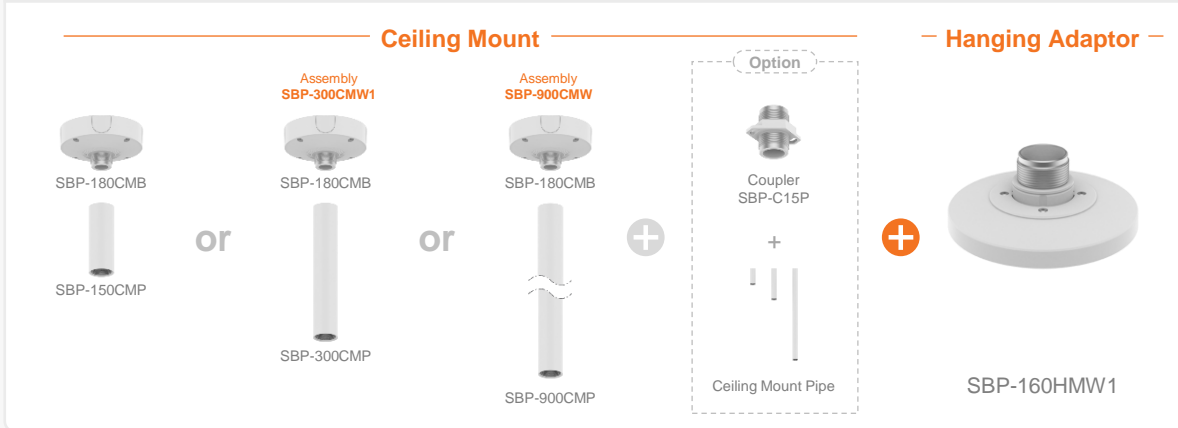

[Ceiling 1](#)

[Ceiling 2](#)

[Ceiling 3](#)

[Wall 1](#)

[Wall 2](#)

[Wall 3](#)

[Pole 1](#)

[Pole 2](#)

[Pole 3](#)

[Corner 1](#)

[Corner 2](#)

[Corner 3](#)

[Parapet](#)

XNO - C9083R / C8083R / C7083R / C6083R