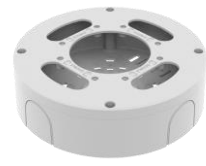

Ceiling 1

Ceiling 2

Ceiling 3

Wall 1

Wall 2

Wall 3

Pole 1

Pole 2

Pole 3

Corner 1

Corner 2

Corner 3

Parapet

XND - 9083RV / 8093RV / 8083RV / 6083RV

In-ceiling Mount

or

Back Box

or