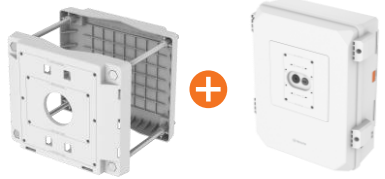

Cabinet
SBP-150NBW

Pole Mount & Cabinet

Option

Pole Mount
SBP-150PMW