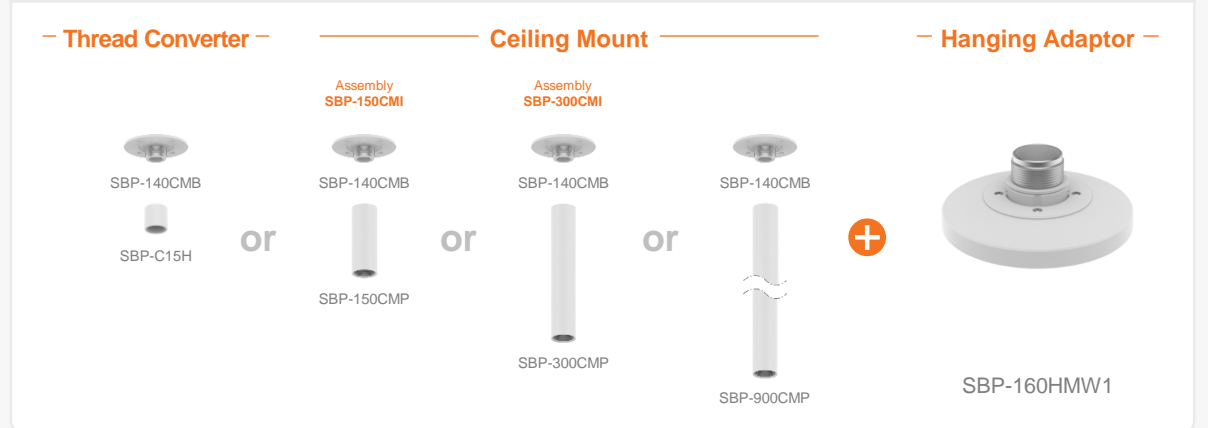

[Ceiling 1](#)

[Ceiling 2](#)

[Ceiling 3](#)

[Wall 1](#)

[Wall 2](#)

[Wall 3](#)

[Pole 1](#)

[Pole 2](#)

[Pole 3](#)

[Corner 1](#)

[Corner 2](#)

[Corner 3](#)

[Parapet](#)

XNO - C9083R / C8083R / C7083R / C6083R