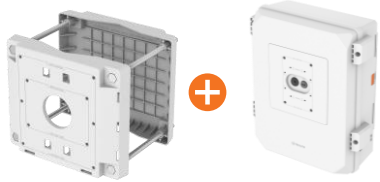

Cabinet
SBP-150NBW

Pole Mount & Cabinet

Option

Pole Mount
SBP-150PMW