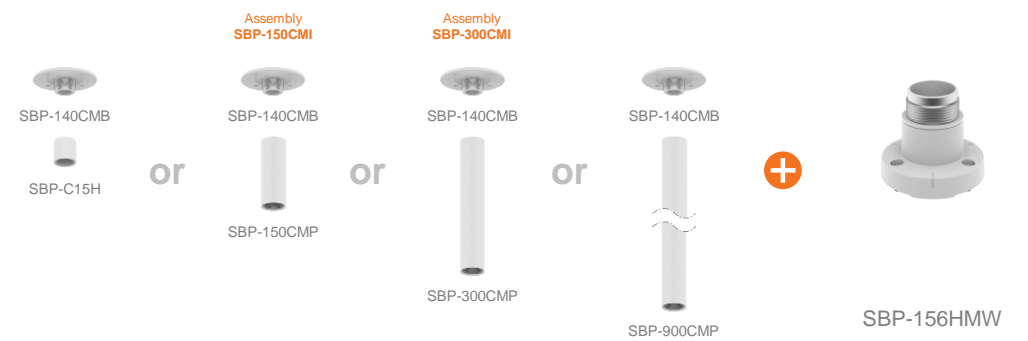

- Hanging Adaptor -

- Thread Converter -

Ceiling Mount

- Hanging Adaptor -

- Ceiling 1
- Ceiling 2
- Ceiling 3
- Wall 1**
- Wall 2
- Pole 1
- Pole 2
- Corner 1
- Corner 2
- Parapet

XNP - C9310R / C7310R

Ceiling 1