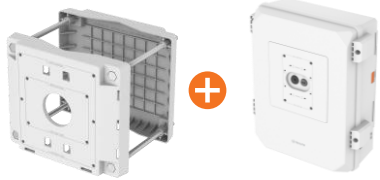

Pole Mount
SBP-150PMW

Cabinet
SBP-150NBW