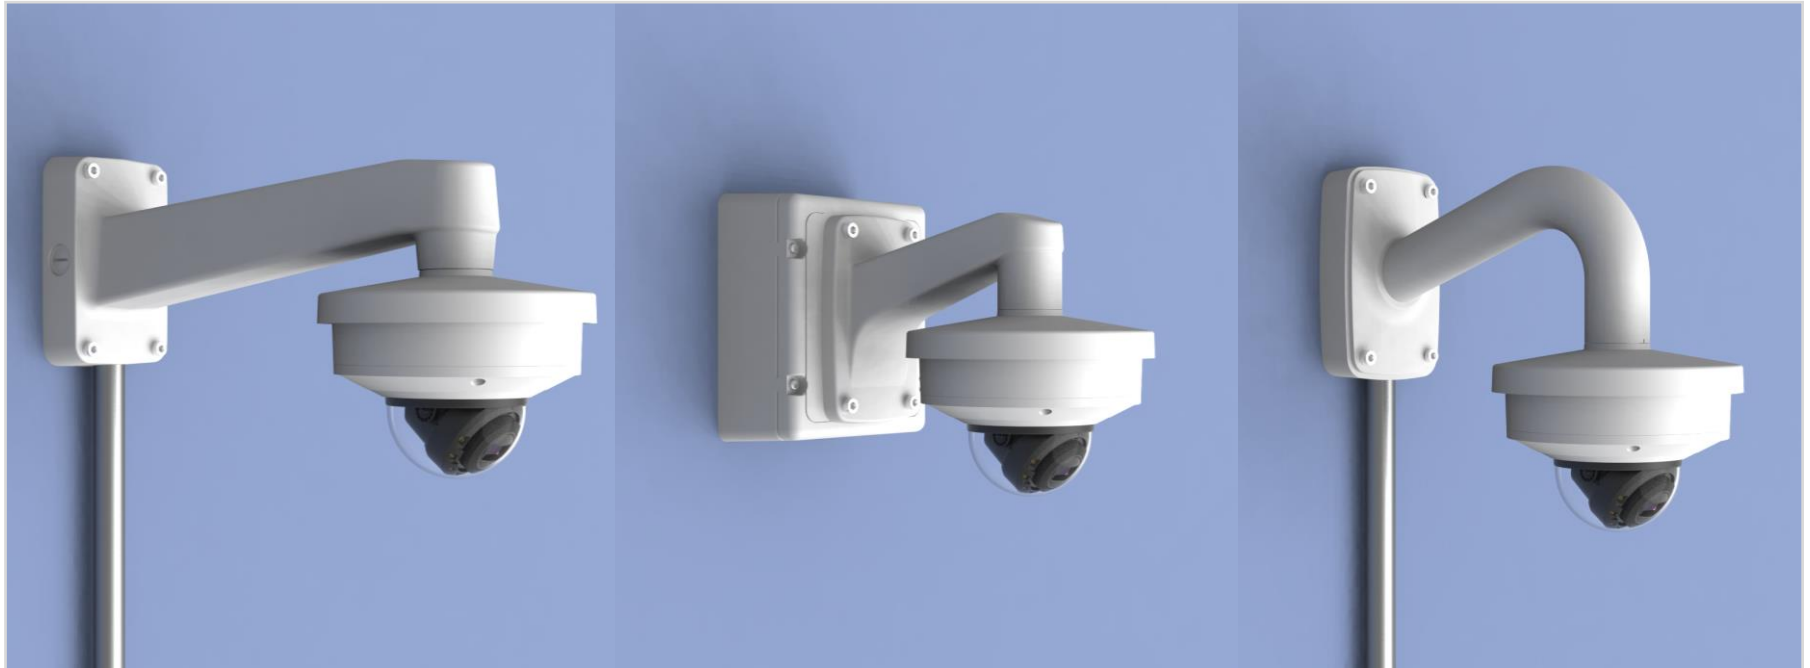

XNV - 8082R / 9082R / 8081R / 6081R / 6081 / 6081RE / 8081RE / 6081Z / 8081Z

SBP-187HMW

Wall Mount

SBP-390WMW2

or

or

Hanging Mount

SBP-187HMW