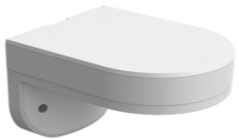

SBP-160MMW1