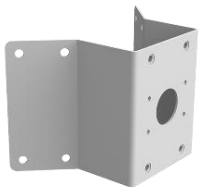

Hanging Mount

SBP-167HMM

XNF - 9010RV / 9010RVM / 9013RV

Corner Mount

SBP-300KMW1

Option

Installation Box
SBP-300NBW

Wall Mount