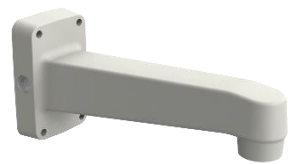

XNP - 6320H

Ceiling Mount

SBP-300CM

Option

Installation Base
SBP-303HF

Wall Mount

SBP-390WM2

or