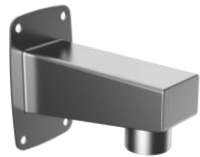

SBP-300WMS1