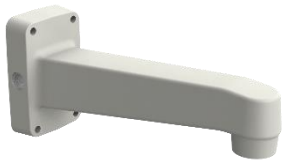

SBP-390WM2