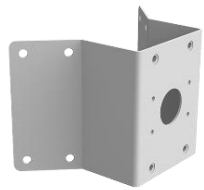

SBP-300KMW1