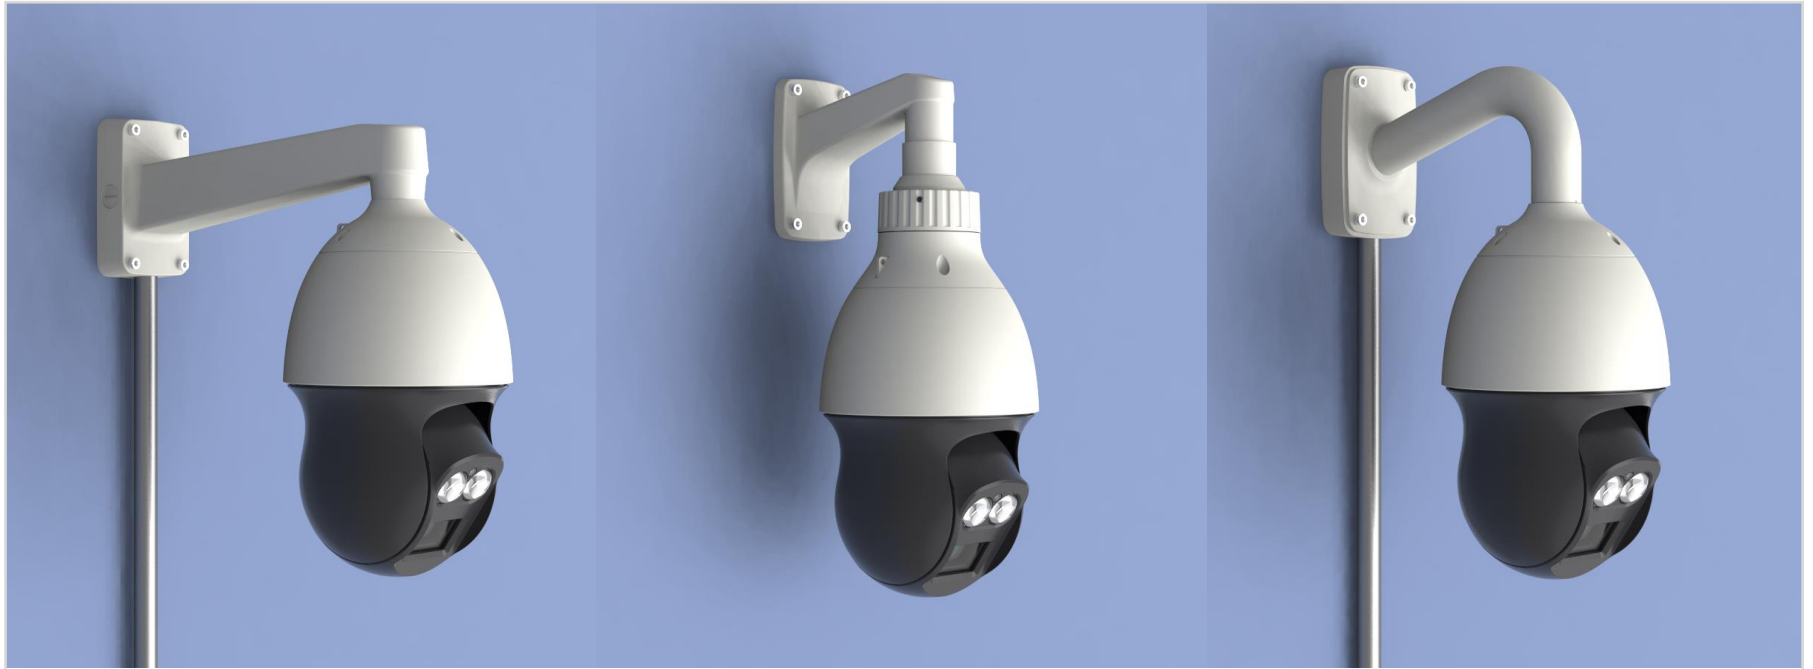

XNP - 6550RH / 6371RH / 6320RH / 6250RH

Ceiling Mount

Option

Wall Mount

or

Option

or

Option