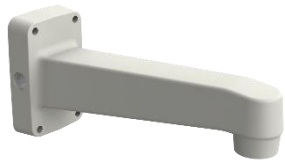

SBP-390WM2