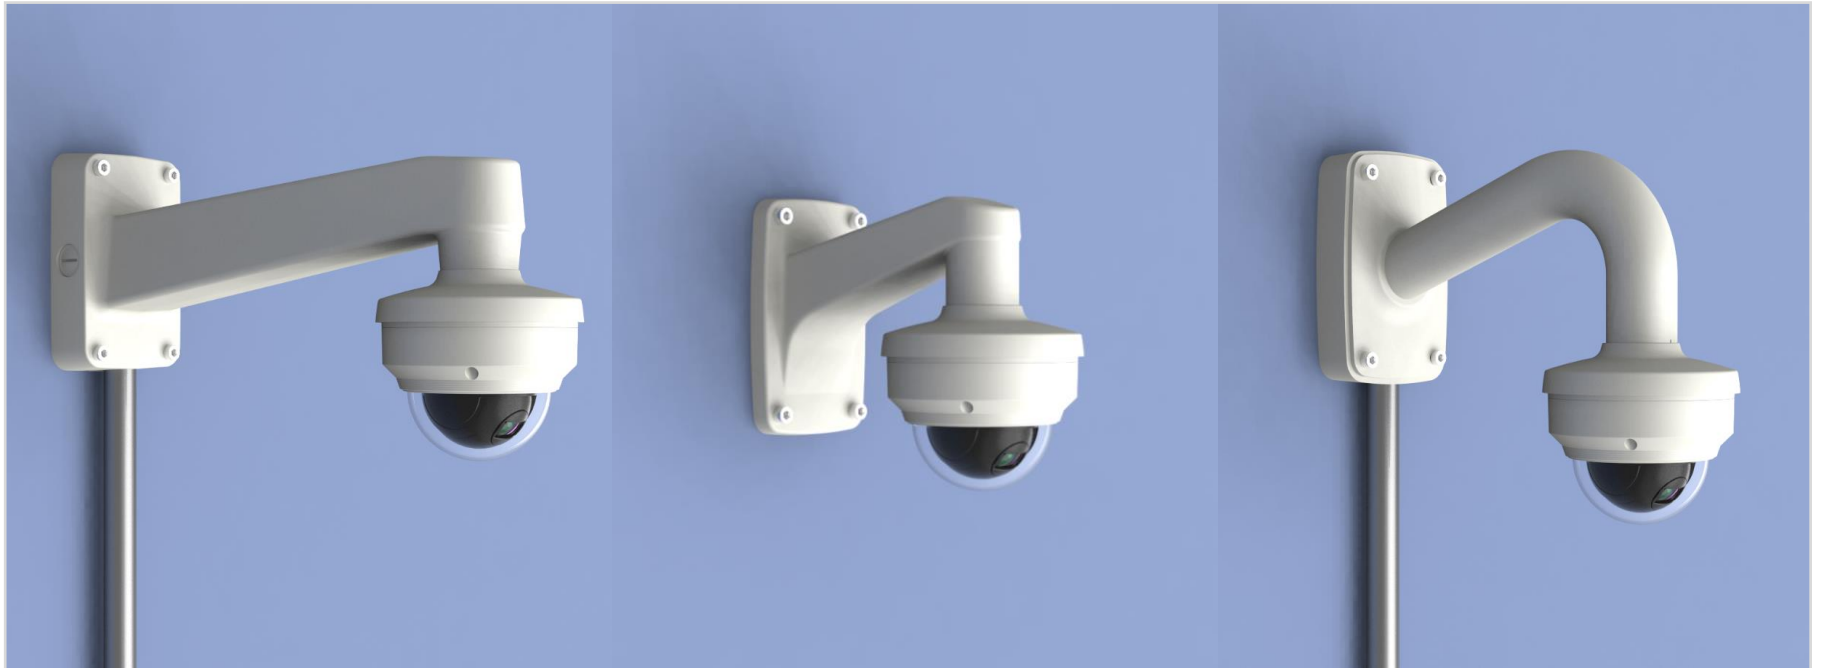

XNP - 6040H

Wall Mount

Hanging Mount