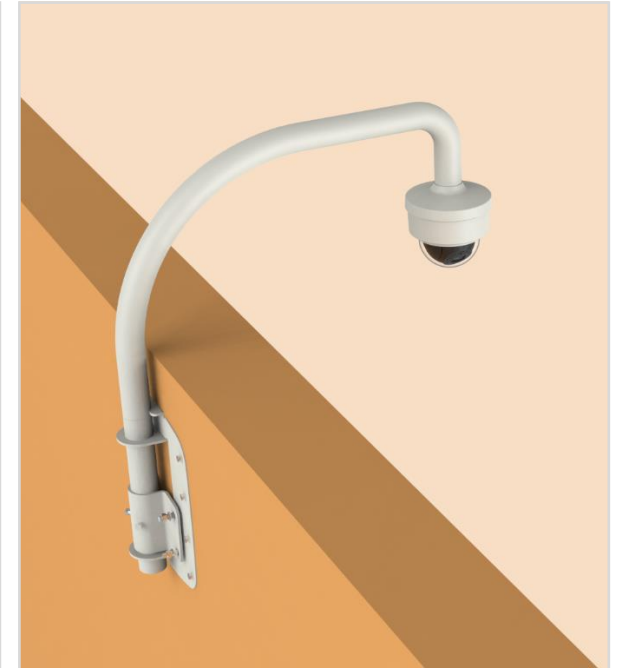

SBP-300WM

Hanging Mount

SBP-300HM6

XND - 6085 / 6085V

Corner Mount

SBP-300KM1

Wall Mount

SBP-390WM2