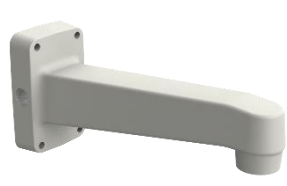

SBP-390WM2