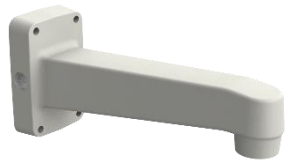

Wall Mount

SBP-390WM2

or