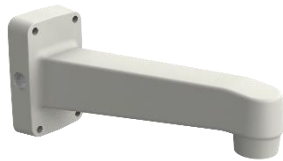

SBP-390WM2