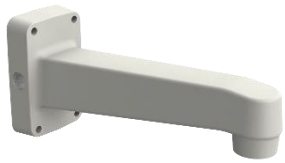

SBP-390WM2