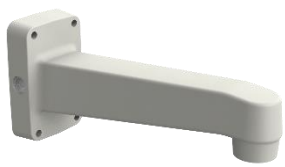

Tilt Mount

SBP-160TM

XNV - L6080R / L6080 / 6080R / 6080 / 8080R

Wall Mount

SBP-390WM2

or

Option

Wall Mount Base
SBP-300B