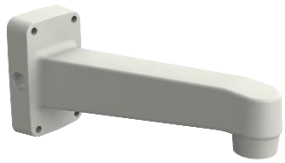

Tilt Mount

SBV-160TM

XNV - 6120 / 6120R

Wall Mount

SBP-390WM2

or

Option

Wall Mount Base
SBP-300B