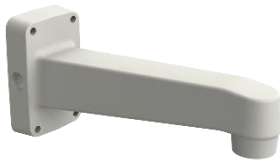

SBP-390WM2

or