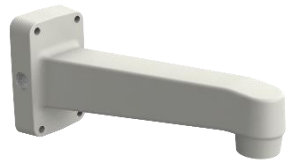

SBP-390WM2