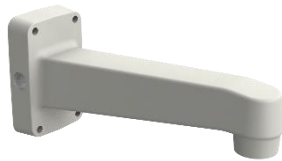

SBP-390WM2