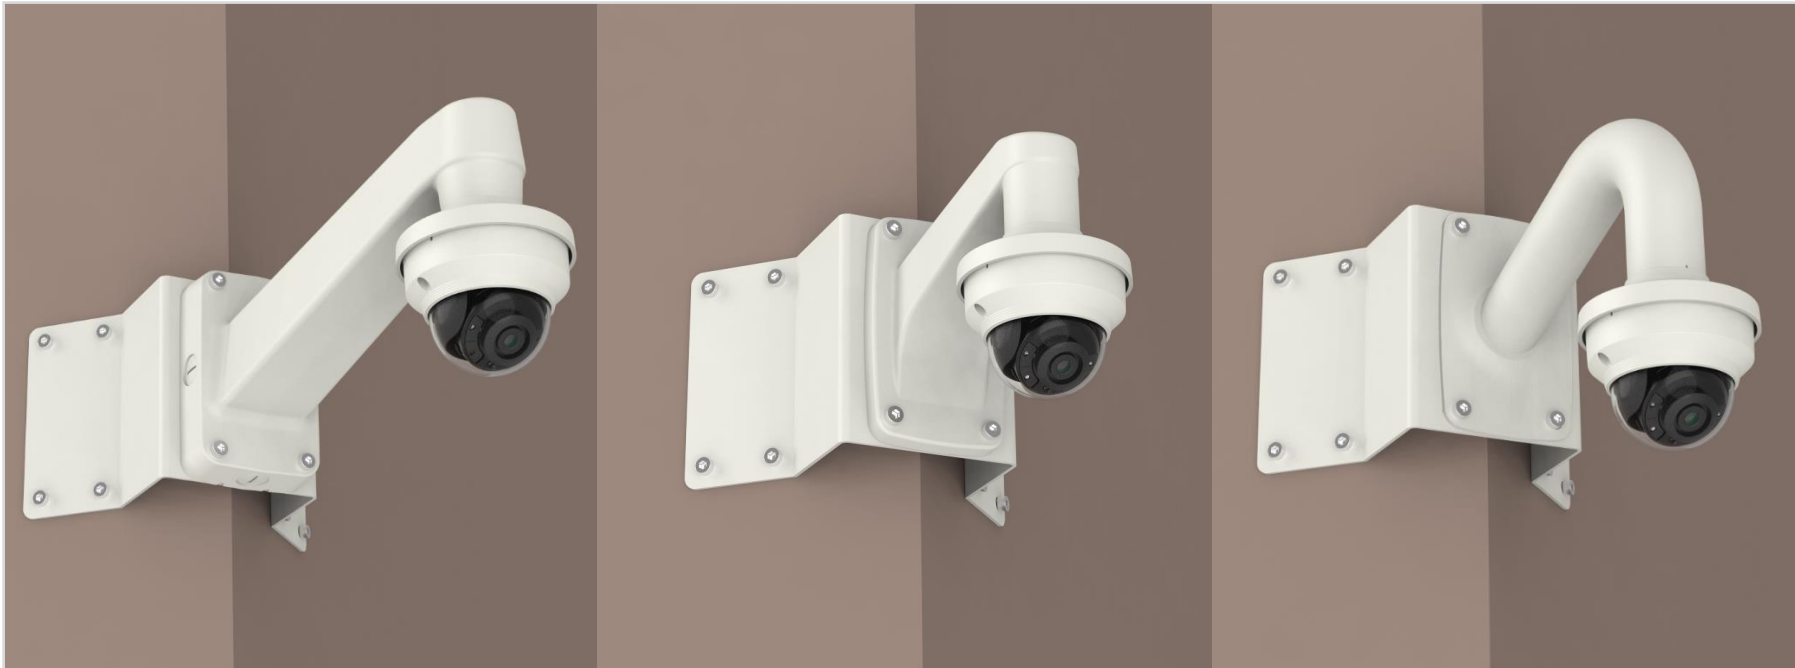

XND - 8040R / 8030R / 8020R / 6020R / 6010

Corner Mount

Wall Mount

or

or

Hanging Mount