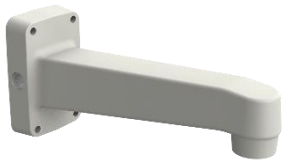

Wall Mount

SBP-390WM2

or