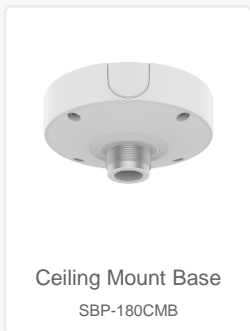

Parapet

PNM - C9031RV / 9022RV / 9022V

Hanging Adaptor
SBP-250HMMW

Ceiling Mount Base
SBP-140CMB

Ceiling Mount Base
SBP-180CMB

Ball Head
Ceiling Mount Base
SBP-180CMS

Ceiling Mount Pipe
SBP-150CMP/300CMP/900CMP