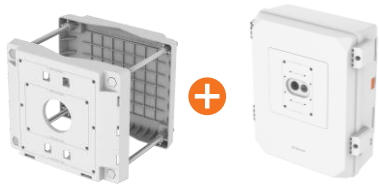

PNM-9000VD
Ø197.6x84mm(7.78"x3.31")
1250g(2.76 lb)

- Ceiling 1
- Ceiling 2
- Wall 1
- Wall 2
- Pole 1
- Pole 2
- Corner 1
- Corner 2
- Parapet

PNM - 9002VD / 7000VD

 Hanging Adaptor SBP-200HMMW	 Ceiling Mount Base SBP-140CMB	 Ceiling Mount Base SBP-180CMB	 Ball Head Ceiling Mount Base SBP-180CMS	 Ceiling Mount Pipe SBP-150CMP/300CMP/900CMP	 Ceiling Mount Coupler SBP-C15P	 Ceiling Mount (Assembly) SBP-150CMI / 300CMI	 Ceiling Mount (Assembly) SBP-300CMW1 / 900CMW	 Ceiling Mount (Telescopic) SBP-300CMTW
 Ball Head Ceiling Mount (Telescopic) SBP-300CMTS	 Wall Mount Base SBP-300BW1	 Wall & Pole Mount SBP-250WMW	 Wall & Pole Mount SBP-400WMW	 Wall Mount SBP-300WMW	 Wall Mount SBP-300WMW1	 Wall & Pole Adaptor SBP-115PFA	 NEW Pole Mount SBP-150PMW	 Pole Mount SBP-300PMW2
 Corner Mount SBP-300KMW1	 Corner Mount SBP-156KMW	 Parapet Mount SBP-300LMW	 Parapet Mount (Telescopic) SBP-156LMW1	 NEW Cabinet SBP-150NBW	 Cabinet SBP-300NBW	 Mounting Hole Cover SBP-200C		

Option

Cabinet SBP-300NBW or Wall Mount Base SBP-300BW1

+  +

SBP-300WMW or SBP-300WMW1

+  +

SBP-200HMW

- Ceiling 1
- Ceiling 2
- Wall 1
- Wall 2
- Pole 1**
- Pole 2
- Corner 1
- Corner 2
- Parapet

PNM - 9002VD / 7000VD

Pole Mount & Cabinet

Option

Pole Mount
SBP-150PMW

Cabinet
SBP-150NBW

Wall & Pole Mount

SBP-250WMW

or

SBP-400WMW