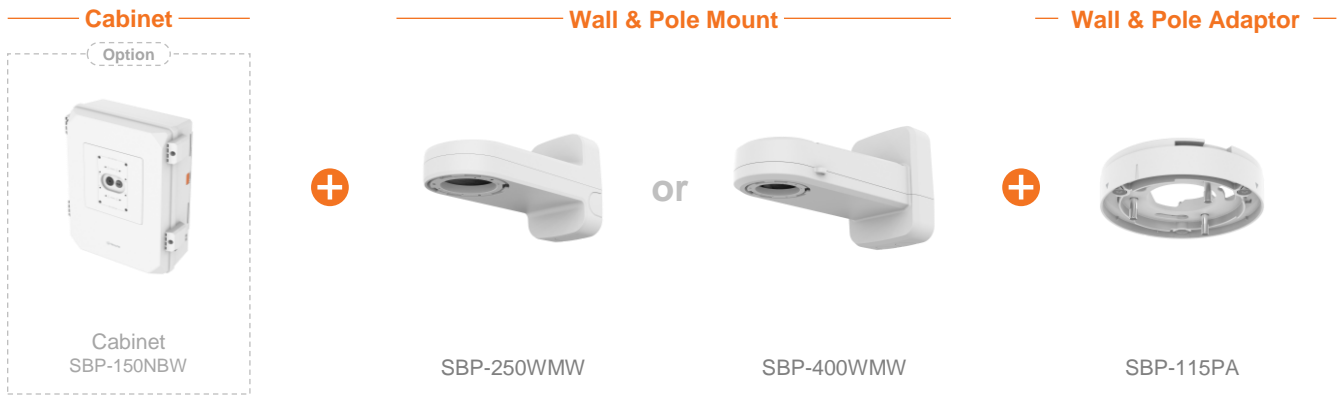

SBP-150CMP or SBP-300CMP or SBP-900CMP

- Hanging Adaptor -

⊕

※ Included in package

- Ceiling 1
- Ceiling 2
- Wall 1**
- Wall 2
- Pole 1
- Pole 2
- Corner 1
- Corner 2
- Parapet

PNM – C34404RQPZ

- Ceiling 1
- Ceiling 2
- Wall 1
- Wall 2**
- Pole 1
- Pole 2
- Corner 1
- Corner 2
- Parapet