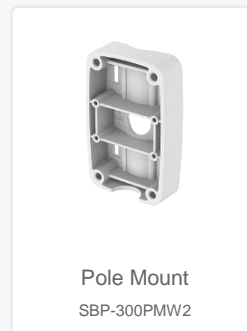

Ceiling Mount Coupler
SBP-C15P

Ceiling Mount (Assembly)
SBP-150CMI / 300CMI

Ceiling Mount (Assembly)
SBP-300CMW1 / 900CMW

Ceiling Mount (Telescopic)
SBP-300CMTW

Ball Head
Ceiling Mount (Telescopic)
SBP-300CMTS

Wall Mount Base
SBP-300BW1

Wall & Pole Mount
SBP-250WMW

Wall & Pole Mount
SBP-400WMW

Wall Mount
SBP-300WMW

Wall Mount
SBP-300WMW1

Wall & Pole Adaptor
SBP-115PFA

NEW
Pole Mount
SBP-150PMW

Pole Mount
SBP-300PMW2