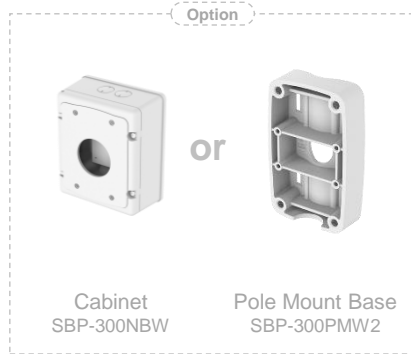

Cabinet & Pole Mount