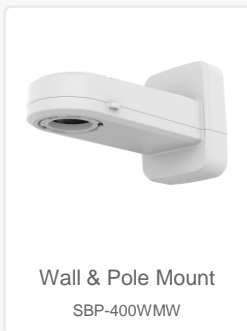

Ceiling Mount Coupler
SBP-C15P

Ceiling Mount (Assembly)
SBP-150CMI / 300CMI

Ceiling Mount (Assembly)
SBP-300CMW1 / 900CMW

Ceiling Mount (Telescopic)
SBP-300CMTW

Ball Head
Ceiling Mount (Telescopic)
SBP-300CMTS

Wall Mount Base
SBP-300BW1

Wall & Pole Mount
SBP-250WMW

Wall & Pole Mount
SBP-400WMW

Wall Mount
SBP-300WMW

Wall Mount
SBP-300WMW1

Wall & Pole Adaptor
SBP-115PFA

NEW
Pole Mount
SBP-150PMW

Pole Mount
SBP-300PMW2