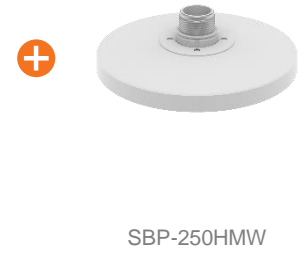

Option

- Ceiling 1
- Ceiling 2
- Wall 1
- Wall 2
- Pole 1
- Pole 2**
- Corner 1
- Corner 2
- Parapet

PNM - C9031RV / 9022RV / 9022V

Cabinet & Pole Mount

Wall Mount

Hanging Adaptor

- Ceiling 1
- Ceiling 2
- Wall 1
- Wall 2
- Pole 1
- Pole 2
- Corner 1**
- Corner 2
- Parapet