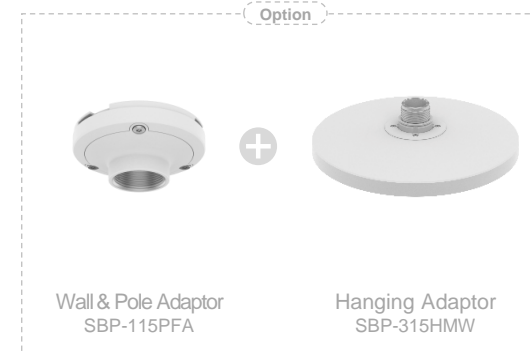

Wall & Pole Mount

Option

Wall & Pole Adaptor
SBP-115PFA

Hanging Adaptor
SBP-315HMW