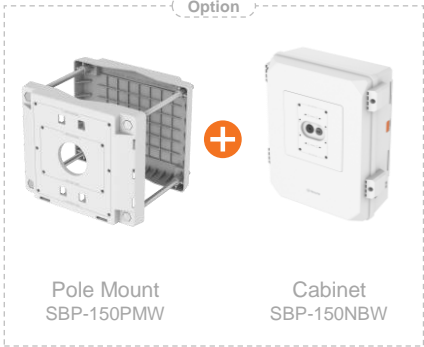

Pole Mount & Cabinet

Option