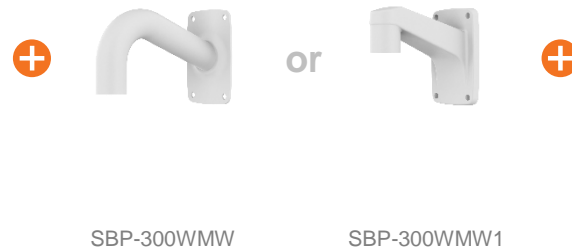

- Ceiling 1
- Ceiling 2
- Wall 1
- Wall 2
- Pole 1
- **Pole 2**
- Corner 1
- Corner 2
- Parapet

PNM - 9084QZ1 / 8082VT

Cabinet & Pole Mount

Wall Mount

Hanging Adaptor