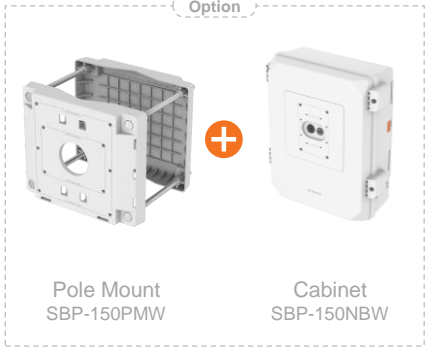

Option

- Ceiling 1
- Ceiling 2
- Wall 1
- Wall 2
- Pole 1**
- Pole 2
- Corner 1
- Corner 2
- Parapet

PNM - C9031RV / 9022RV / 9022V

Pole Mount & Cabinet

Option

Wall & Pole Mount

Mounting Hole Cover

Wall & Pole Mount