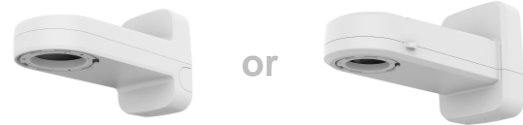

Wall & Pole Mount

SBP-250WMW

SBP-400WMW

Mounting Hole Cover

SBP-200C