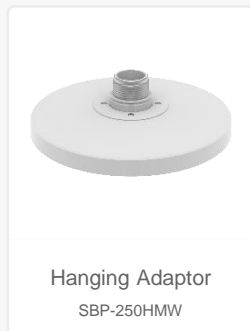

Hanging Adaptor

SBP-300LMW

SBP-200HMW

Parapet Mount

Hanging Adaptor

SBP-156LMW1

SBP-200HMW

[Ceiling 1](#)[Ceiling 2](#)[Wall 1](#)[Wall 2](#)[Pole 1](#)[Pole 2](#)[Corner 1](#)[Corner 2](#)[Parapet](#)

Parapet

PNM - C9031RV / 9022RV / 9022V

Hanging Adaptor
SBP-250HMMW

Ceiling Mount Base
SBP-140CMB

Ceiling Mount Base
SBP-180CMB

Ball Head
Ceiling Mount Base
SBP-180CMS

Ceiling Mount Pipe
SBP-150CMP/300CMP/900CMP