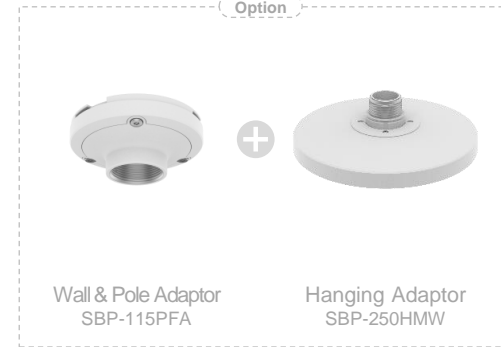

Wall & Pole Mount

Option