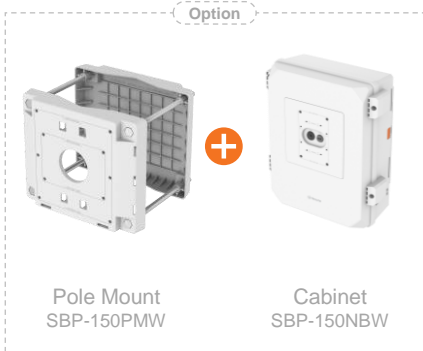

Pole Mount & Cabinet

Option

Pole Mount
SBP-150PMW

Cabinet
SBP-150NBW

Wall & Pole Mount

+

SBP-250WMW

or

SBP-400WMW

+

SBP-315C

or