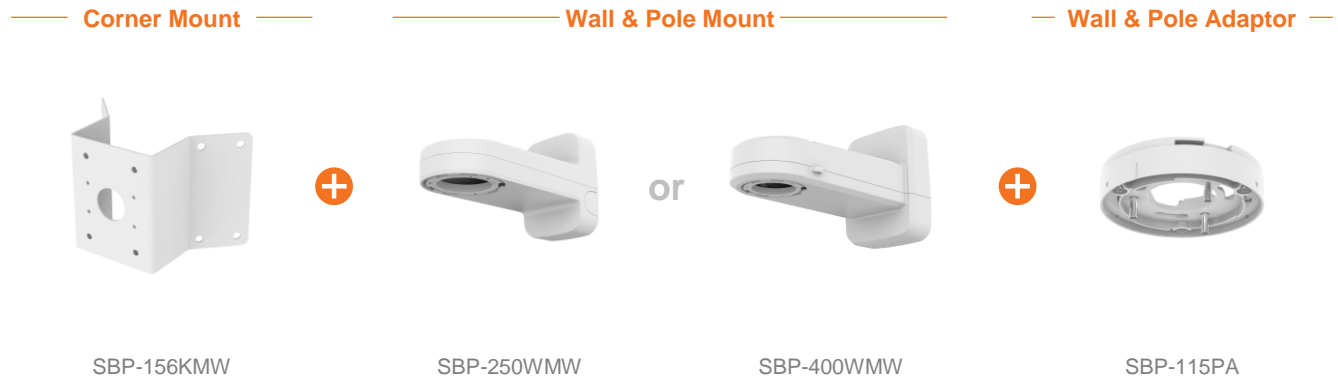

Cabinet
SBP-300NBW

or

Wall Mount Base
SBP-300BW

SBP-300WMW

※ Included in package

- Ceiling 1
- Ceiling 2
- Wall 1
- Wall 2
- Pole 1
- Pole 2
- Corner 1**
- Corner 2
- Parapet

PNM – C34404RQPZ

- Ceiling 1
- Ceiling 2
- Wall 1
- Wall 2
- Pole 1
- Pole 2
- Corner 1
- Corner 2**
- Parapet