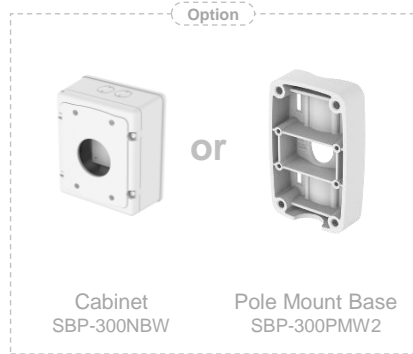

Cabinet & Pole Mount

Wall Mount

Hanging Adaptor