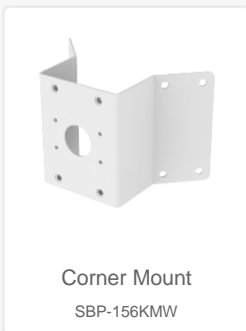

Wall Mount Base
SBP-300BW1

Corner Mount
SBP-156KMW