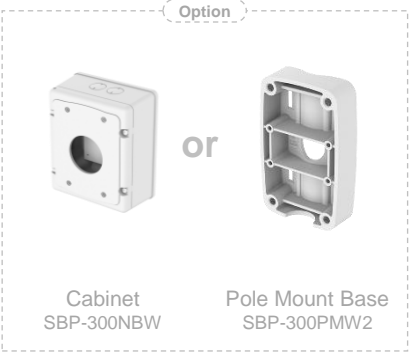

Option

- Ceiling 1
- Ceiling 2
- Wall 1
- Wall 2
- Pole 1
- Pole 2**
- Corner 1
- Corner 2
- Parapet

PNM - C9031RV / 9022RV / 9022V

Cabinet & Pole Mount

Wall Mount

Hanging Adaptor

- Ceiling 1
- Ceiling 2
- Wall 1
- Wall 2
- Pole 1
- Pole 2
- Corner 1**
- Corner 2
- Parapet