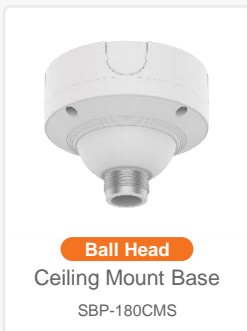

Parapet

PNM - C9031RV / 9022RV / 9022V

Hanging Adaptor
SBP-250HMMW

Ceiling Mount Base
SBP-140CMB

Ceiling Mount Base
SBP-180CMB

Ball Head
Ceiling Mount Base
SBP-180CMS

Ceiling Mount Pipe
SBP-150CMP/300CMP/900CMP