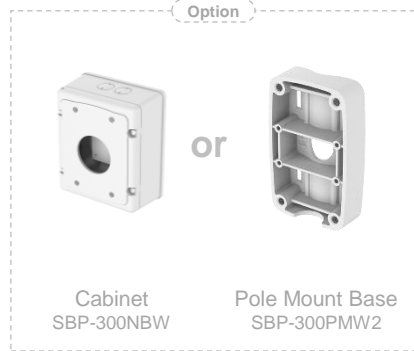

Cabinet & Pole Mount