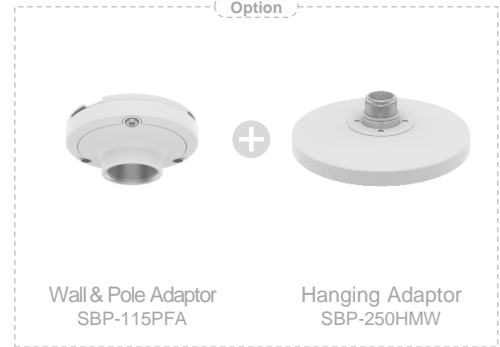

PNM - 9002VQ

Pole Mount & Cabinet

Option

Wall & Pole Mount

Mounting Hole Cover

Wall & Pole Mount

Option

- Ceiling 1
- Ceiling 2
- Wall 1
- Wall 2
- Pole 1
- Pole 2**
- Corner 1
- Corner 2
- Parapet