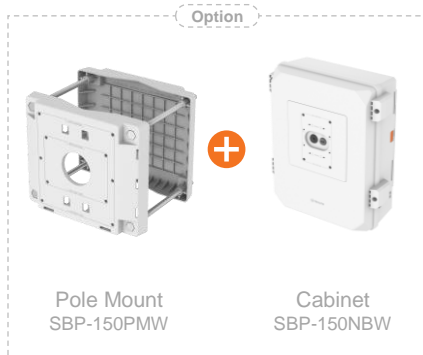

+ 

SBP-215HMW

- Ceiling 1
- Ceiling 2
- Wall 1
- Wall 2
- Pole 1**
- Pole 2
- Corner 1
- Corner 2
- Parapet

PNM - C12083RVD / 12082RVD / C7083RVD / 70082RVD

Pole Mount & Cabinet

Wall & Pole Mount

- Ceiling 1
- Ceiling 2
- Wall 1
- Wall 2
- Pole 1
- Pole 2**
- Corner 1
- Corner 2
- Parapet