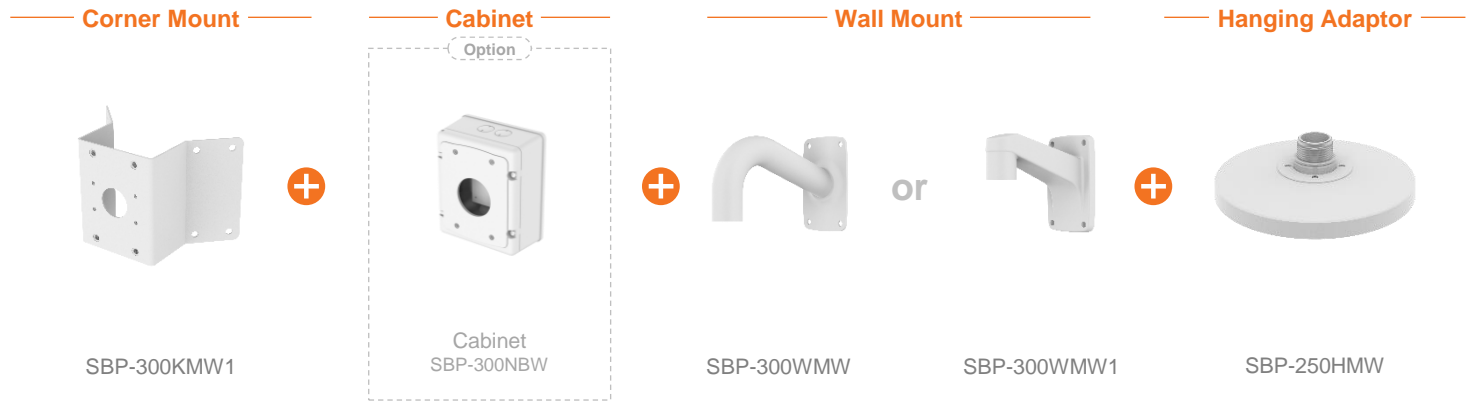

SBP-250C

Wall & Pole Mount

Option

Wall & Pole Adaptor
SBP-115PFA

Hanging Adaptor
SBP-250HMW

- Ceiling 1
- Ceiling 2
- Wall 1
- Wall 2
- Pole 1
- Pole 2
- Corner 1
- Corner 2**
- Parapet

PNM - C32083RVQ / C16083RVQ

- Ceiling 1
- Ceiling 2
- Wall 1
- Wall 2
- Pole 1
- Pole 2
- Corner 1
- Corner 2
- Parapet**

PNM - C32083RVQ / C16083RVQ

— Parapet Mount —

— Hanging Adaptor —

SBP-300LMW

SBP-250HMW

— Parapet Mount —

— Hanging Adaptor —