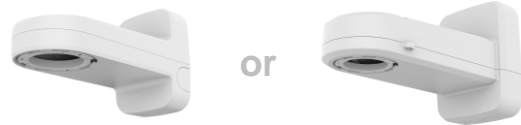

- Ceiling 1
- Ceiling 2
- Wall 1
- Wall 2
- Pole 1**
- Pole 2
- Corner 1
- Corner 2
- Parapet

PNM - 9000VD / 7002VD

Pole Mount & Cabinet

Option

Pole Mount
SBP-150PMW

Cabinet
SBP-150NBW

Wall & Pole Mount

SBP-250WMW

SBP-400WMW

Mounting Hole Cover

SBP-200C

Wall & Pole Mount

Option

Wall & Pole Adaptor
SBP-115PFA

Hanging Adaptor
SBP-200HMW

- Ceiling 1
- Ceiling 2
- Wall 1
- Wall 2
- Pole 1
- Pole 2**
- Corner 1
- Corner 2
- Parapet