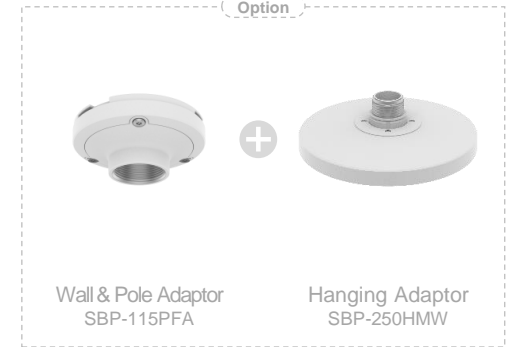

- Ceiling 1
- Ceiling 2
- Wall 1
- Wall 2
- Pole 1**
- Pole 2
- Corner 1
- Corner 2
- Parapet

PNM - 9002VQ

Pole Mount & Cabinet

Option

Wall & Pole Mount

Mounting Hole Cover

Wall & Pole Mount

Option