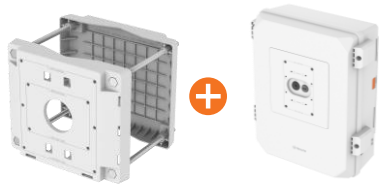

Pole Mount
SBP-150PMW

Cabinet
SBP-150NBW

Wall & Pole Mount

SBP-250WMW

or

SBP-400WMW

Mounting Hole Cover

SBP-200C

Wall & Pole Mount

Option