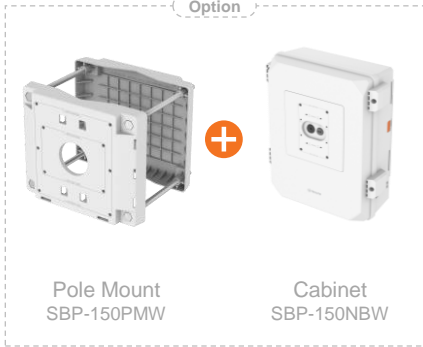

Pole Mount & Cabinet

Option