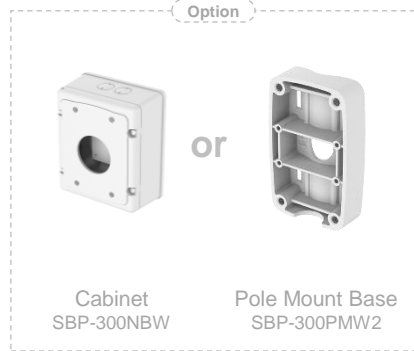

Mounting Hole Cover

Wall & Pole Mount

Option

- Ceiling 1
- Ceiling 2
- Wall 1
- Wall 2
- Pole 1
- Pole 2**
- Corner 1
- Corner 2
- Parapet

PNM - 9084QZ1 / 8082VT

Cabinet & Pole Mount

Wall Mount

Hanging Adaptor