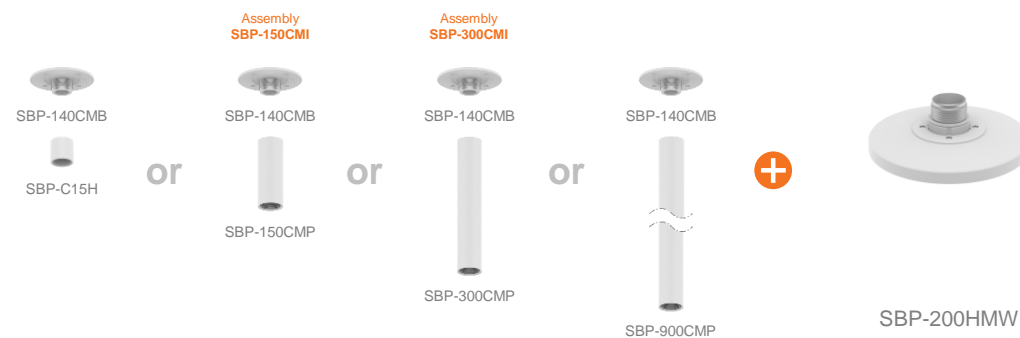

- Thread Converter -

Ceiling Mount

- Hanging Adaptor -