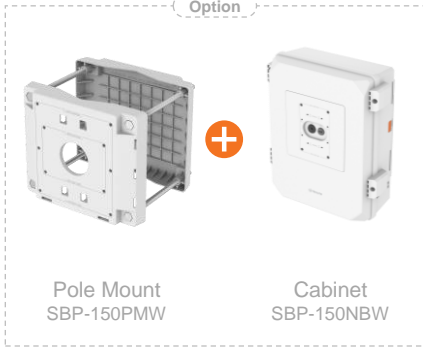

Pole Mount & Cabinet

Option