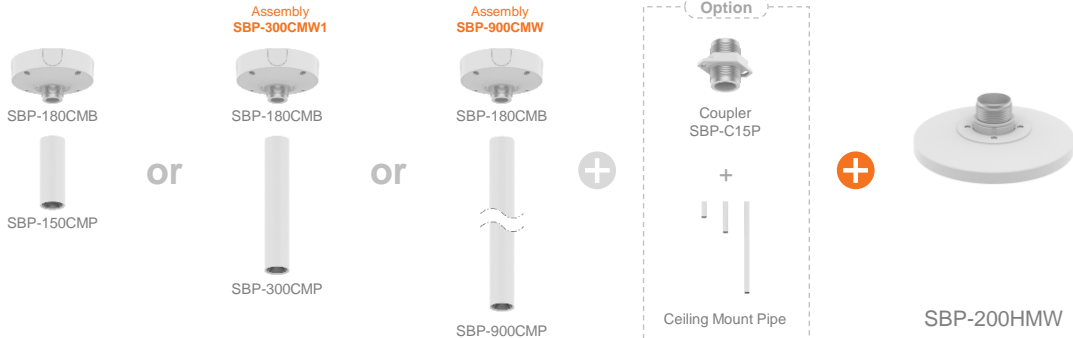

Ceiling Mount

- Hanging Adaptor -