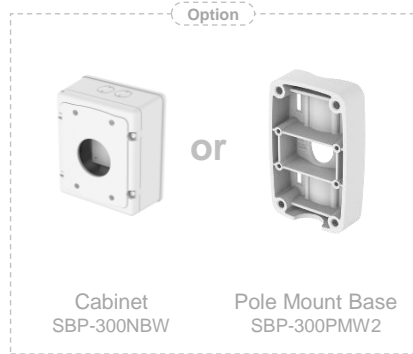

Cabinet & Pole Mount