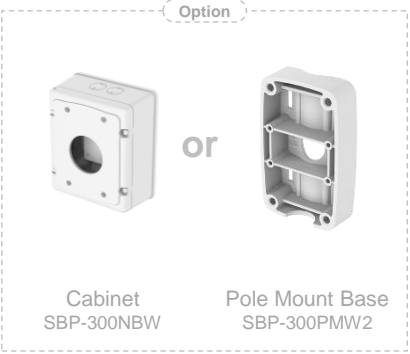

Cabinet & Pole Mount