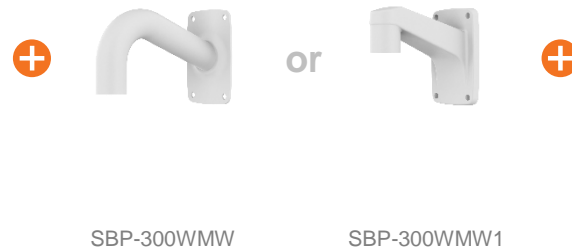

Mounting Hole Cover

Wall & Pole Mount

Option

- Ceiling 1
- Ceiling 2
- Wall 1
- Wall 2
- Pole 1
- Pole 2**
- Corner 1
- Corner 2
- Parapet

PNM - 9084QZ1 / 8082VT

Cabinet & Pole Mount

Wall Mount

Hanging Adaptor