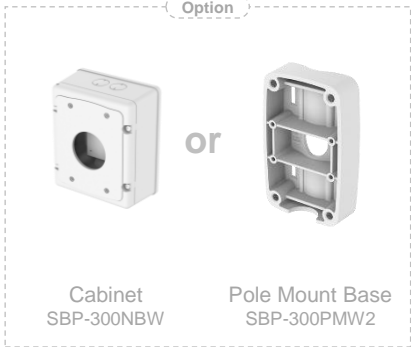

Cabinet & Pole Mount

Option

Wall Mount

Hanging Adaptor