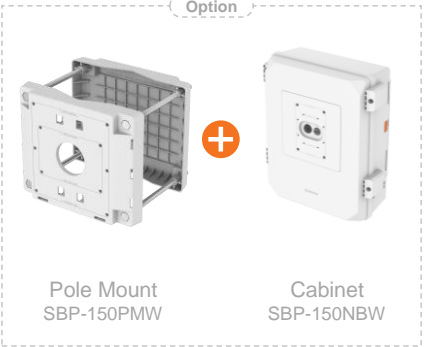

+  -

SBP-250HMW

- Ceiling 1
- Ceiling 2
- Wall 1
- Wall 2
- Pole 1**
- Pole 2
- Corner 1
- Corner 2
- Parapet

PNM - C32083RVQ / C16083RVQ

Pole Mount & Cabinet

Option

Wall & Pole Mount

Mounting Hole Cover