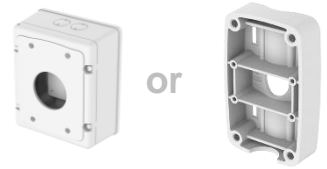

Pole Mount Base
SBP-300PMW2

Cabinet & Pole Mount

Option

Cabinet
SBP-300NBW