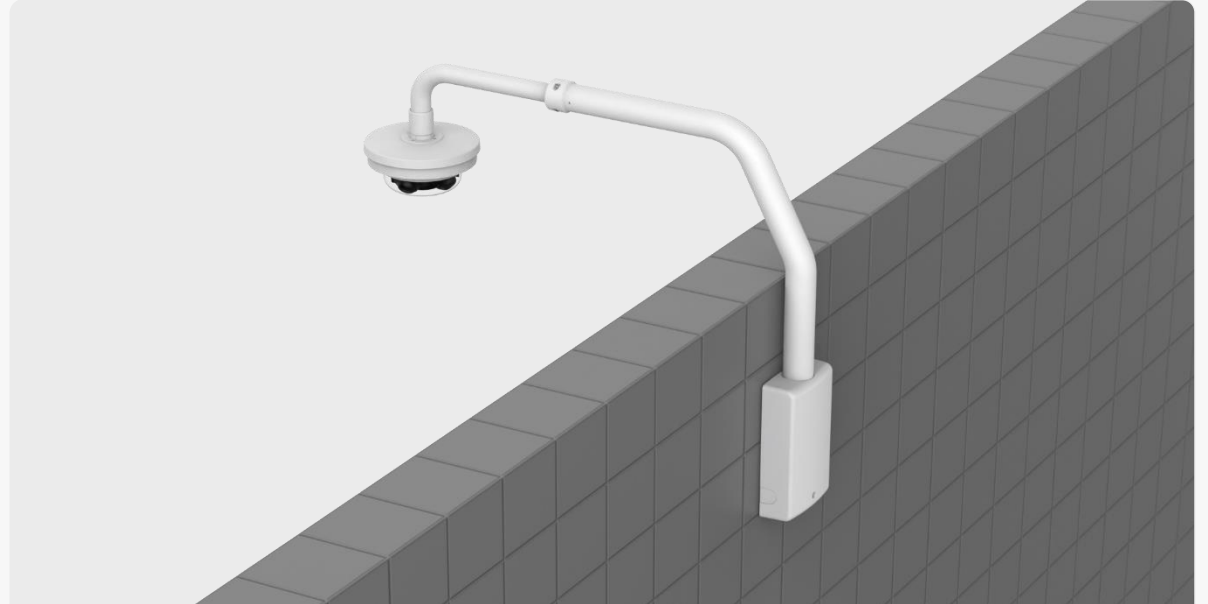

or

SBP-300MMW1

Hanging Adaptor

SBP-250HMW

- Ceiling 1
- Ceiling 2
- Wall 1
- Wall 2
- Pole 1
- Pole 2
- Corner 1
- Corner 2
- Parapet**

PNM - 9084QZ1 / 8082VT

— Parapet Mount —

— Hanging Adaptor —

SBP-300LMW

SBP-250HMW

— Parapet Mount —

— Hanging Adaptor —

SBP-156LMW1

SBP-250HMW

- Ceiling 1
- Ceiling 2
- Wall 1
- Wall 2
- Pole 1
- Pole 2
- Corner 1
- Corner 2
- Parapet

Dimension for Installation