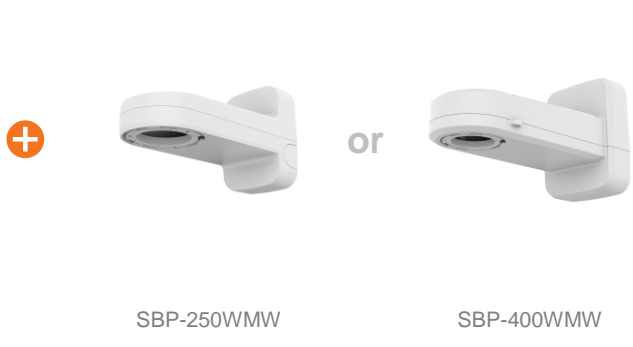

+  -

SBP-250HMW

- Ceiling 1
- Ceiling 2
- Wall 1
- Wall 2
- Pole 1**
- Pole 2
- Corner 1
- Corner 2
- Parapet

PNM - C32083RVQ / C16083RVQ

Pole Mount & Cabinet

Option

Wall & Pole Mount

Mounting Hole Cover