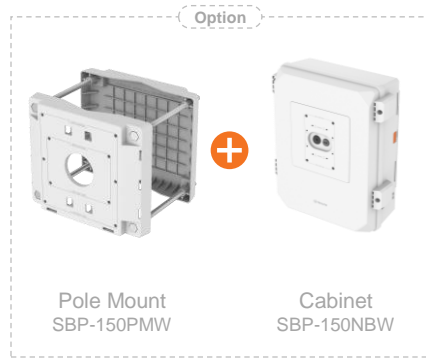

+  +

SBP-215HMW

- Ceiling 1
- Ceiling 2
- Wall 1
- Wall 2
- Pole 1**
- Pole 2
- Corner 1
- Corner 2
- Parapet

PNM - C12083RVD / 12082RVD / C7083RVD / 7082RVD

Pole Mount & Cabinet

Wall & Pole Mount

- Ceiling 1
- Ceiling 2
- Wall 1
- Wall 2
- Pole 1
- Pole 2**
- Corner 1
- Corner 2
- Parapet