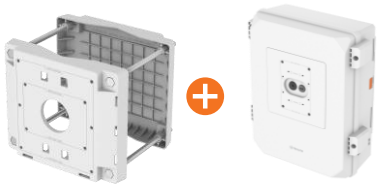

Pole Mount
SBP-150PMW

Cabinet
SBP-150NBW