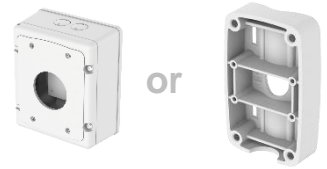

Pole Mount Base
SBP-300PMW2

Cabinet & Pole Mount

Option

Cabinet
SBP-300NBW