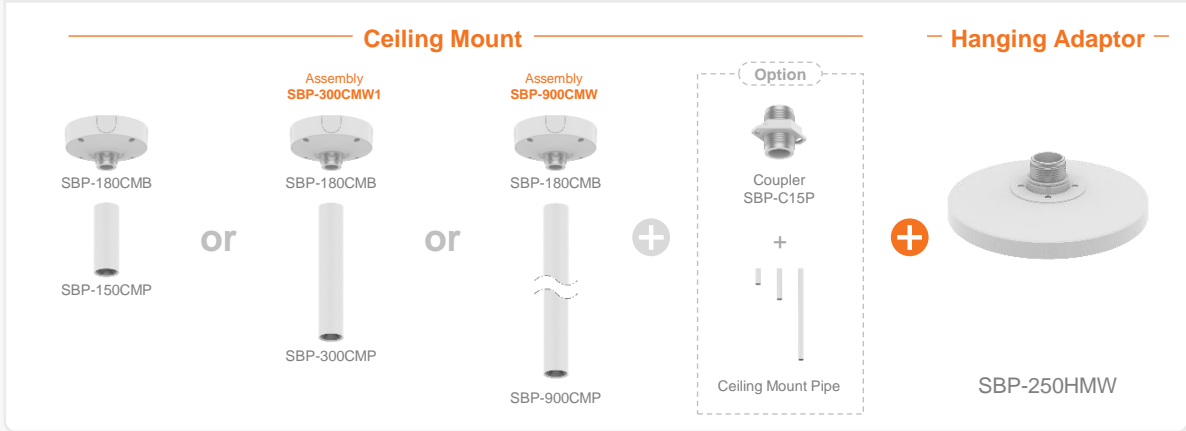

— Ceiling Mount (Ball Head) —

— Hanging Adaptor —

SBP-180CMS

SBP-150CMP

or

SBP-180CMS

SBP-300CMP

or

SBP-180CMS

SBP-900CMP

or

SBP-300CMTS

SBP-300CMTS

SBP-250HMW

- Ceiling 1
- Ceiling 2**
- Wall 1
- Wall 2
- Pole 1
- Pole 2
- Corner 1
- Corner 2
- Parapet

PNM - 9002VQ