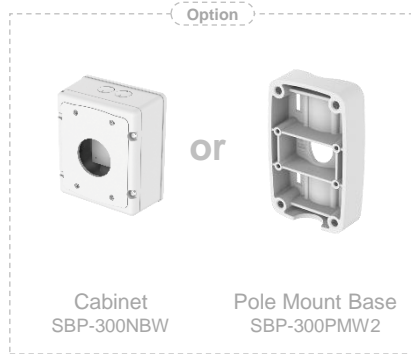

Cabinet & Pole Mount