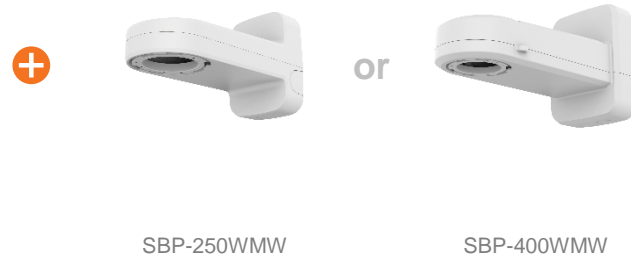

Wall & Pole Mount