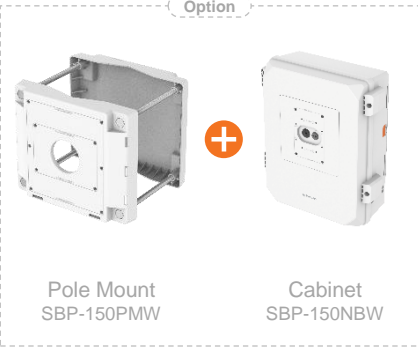

Pole Mount & Cabinet

Option

Pole Mount
SBP-150PMW

Cabinet
SBP-150NBW