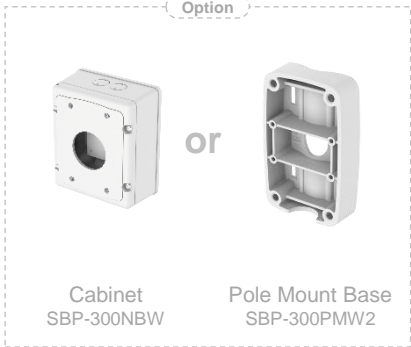

Cabinet & Pole Mount

Option

Wall Mount

Hanging Adaptor