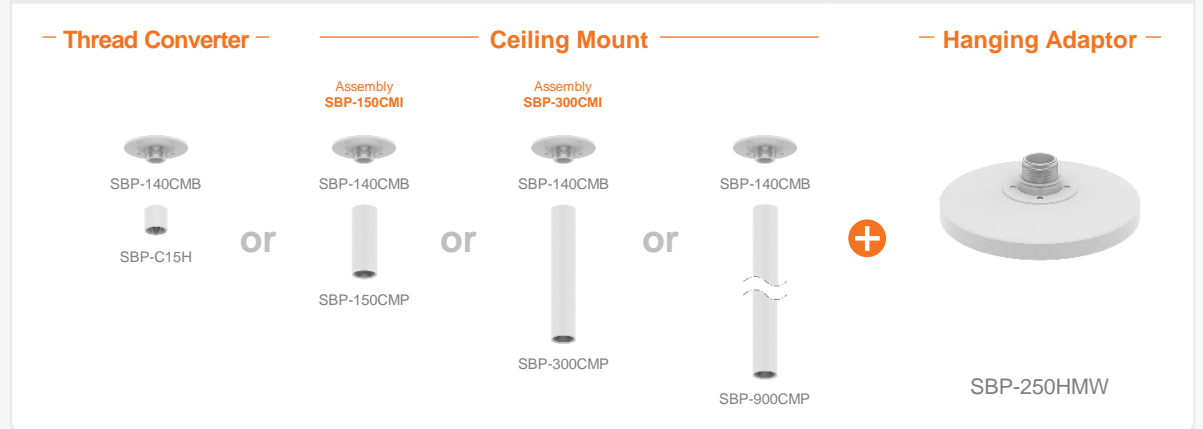

- Ceiling 1
- **Ceiling 2**
- Wall 1
- Wall 2
- Pole 1
- Pole 2
- Corner 1
- Corner 2
- Parapet

PNM - C32083RVQ / C16083RVQ