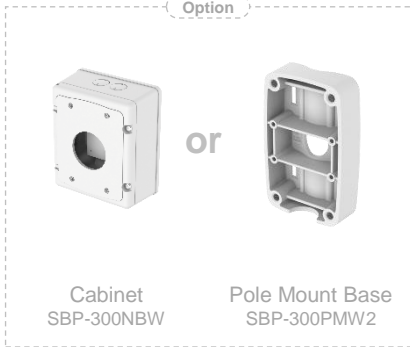

Mounting Hole Cover

Wall & Pole Mount

Option

- Ceiling 1
- Ceiling 2
- Wall 1
- Wall 2
- Pole 1
- Pole 2**
- Corner 1
- Corner 2
- Parapet

PNM - 9002VQ

Cabinet & Pole Mount

Option

Wall Mount