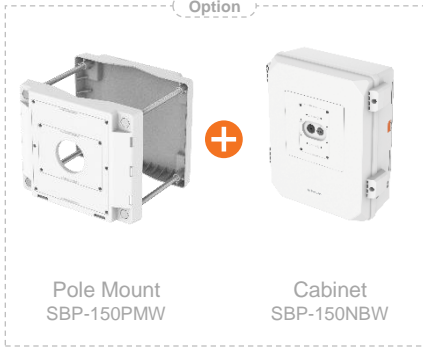

Pole Mount & Cabinet

Option