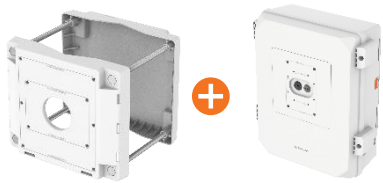

SBP-250HMW

- Ceiling 1
- Ceiling 2
- Wall 1
- Wall 2
- Pole 1**
- Pole 2
- Corner 1
- Corner 2
- Parapet

PNM - C32083RVQ / C16083RVQ

Pole Mount & Cabinet

Option

Pole Mount
SBP-150PMW

Cabinet
SBP-150NBW

Wall & Pole Mount