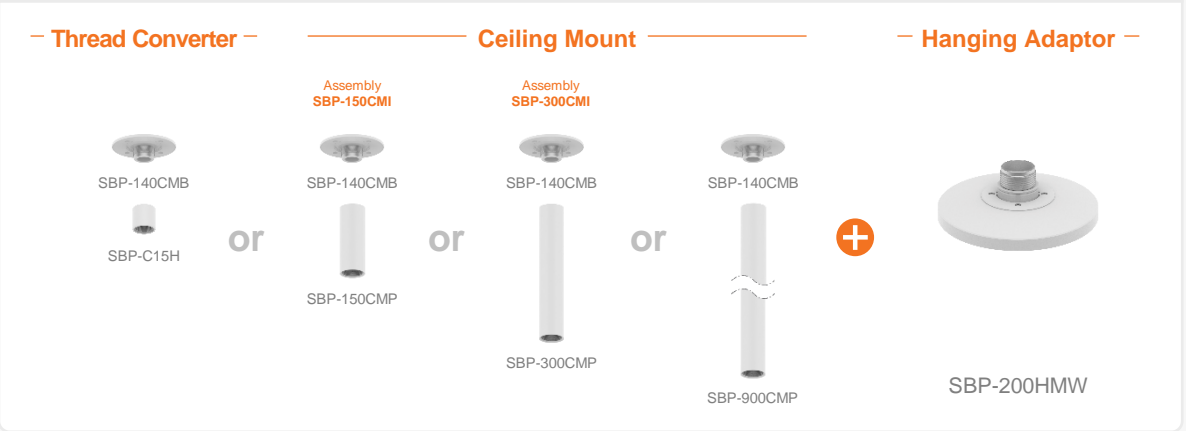

— Hanging Adaptor —

SBP-180CMS

SBP-150CMP

or

SBP-180CMS

SBP-300CMP

or

SBP-180CMS

SBP-900CMP

or

SBP-300CMTS

SBP-300CMTS

SBP-200HMW

- Ceiling 1
- Ceiling 2**
- Wall 1
- Wall 2
- Pole 1
- Pole 2
- Corner 1
- Corner 2
- Parapet

PNM - 9000VD / 7002VD

- Ceiling 1
- Ceiling 2
- Wall 1**
- Wall 2
- Pole 1
- Pole 2
- Corner 1
- Corner 2
- Parapet