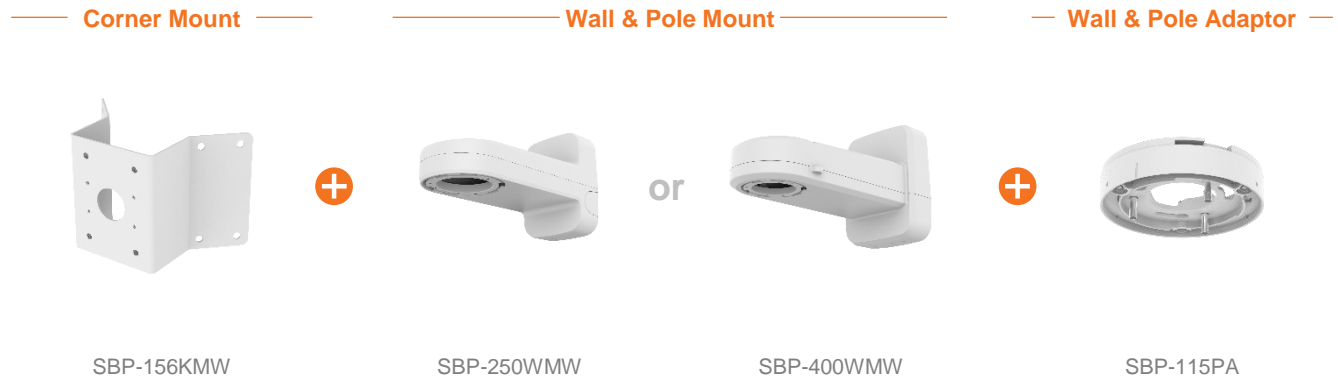

SBP-300WMW

※ Included in package

- Ceiling 1
- Ceiling 2
- Wall 1
- Wall 2
- Pole 1
- Pole 2
- Corner 1**
- Corner 2
- Parapet

PNM – C34404RQPZ

- Ceiling 1
- Ceiling 2
- Wall 1
- Wall 2
- Pole 1
- Pole 2
- Corner 1
- Corner 2**
- Parapet