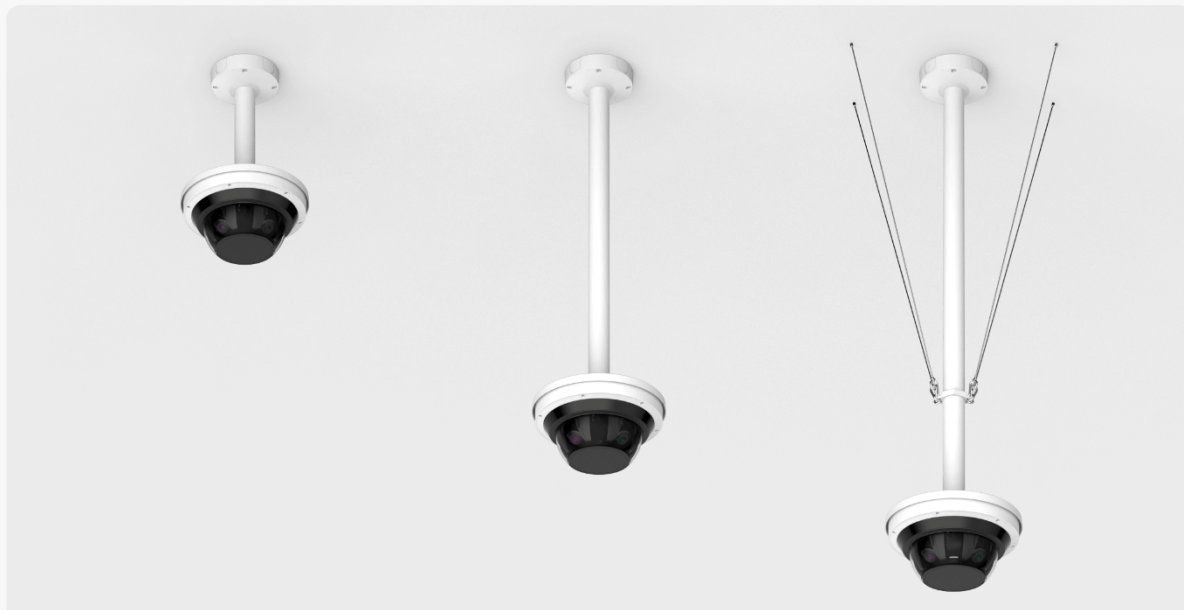

[Ceiling 1](#)

[Ceiling 2](#)

[Wall](#)

[Pole](#)

[Corner](#)

[Parapet](#)

PNM - 9085RQZ1 / 9084RQZ1

Ceiling Mount

- Hanging Adaptor -

SBP-180CMB

SBP-150CMP

or

SBP-180CMB

SBP-300CMP

or

SBP-180CMB

SBP-900CMP

+

Coupler
SBP-C15P

+

Ceiling Mount Pipe

+

SBP-315HMW

- Thread Converter -

Ceiling Mount

- Hanging Adaptor -

SBP-140CMB

SBP-C15H

or

SBP-140CMB

SBP-150CMP

or

SBP-140CMB

SBP-300CMP

or

SBP-140CMB

SBP-900CMP

+

SBP-315HMW