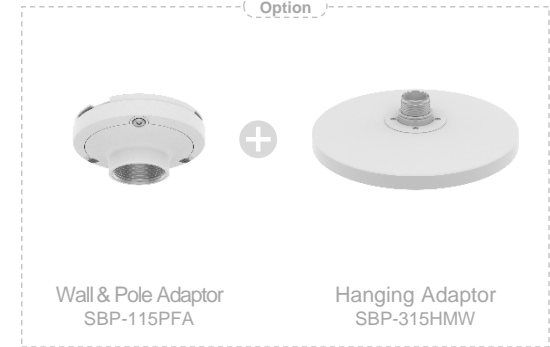

Wall & Pole Mount

Option

Wall & Pole Adaptor
SBP-115PFA

Hanging Adaptor
SBP-315HMW