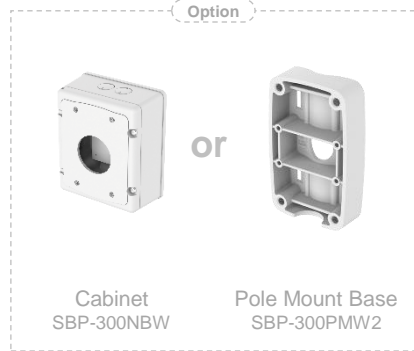

Cabinet & Pole Mount