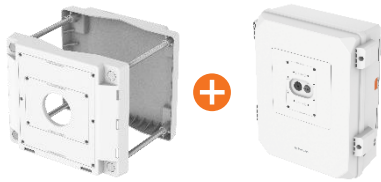

Pole Mount
SBP-150PMW

Cabinet
SBP-150NBW

Wall & Pole Mount

SBP-250WMW

or

SBP-400WMW

Mounting Hole Cover

SBP-200C

Wall & Pole Mount

Option