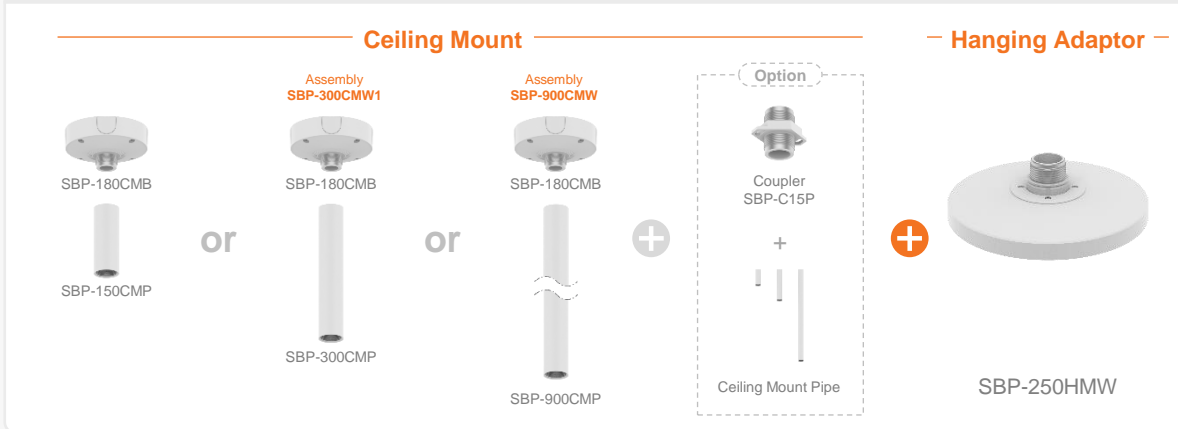

- Ceiling 1
- **Ceiling 2**
- Wall 1
- Wall 2
- Pole 1
- Pole 2
- Corner 1
- Corner 2
- Parapet

PNM - C32083RVQ / C16083RVQ