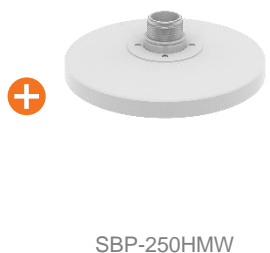

Ceiling Mount

Hanging Adaptor