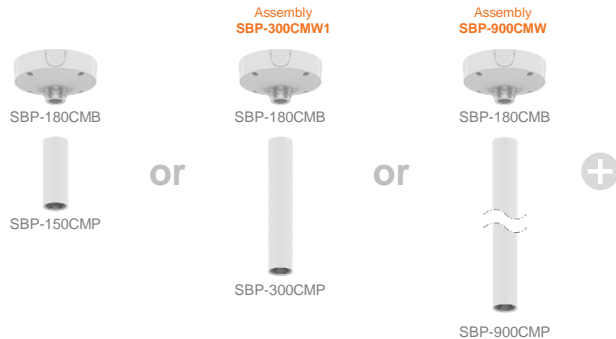

Ceiling Mount

Hanging Adaptor