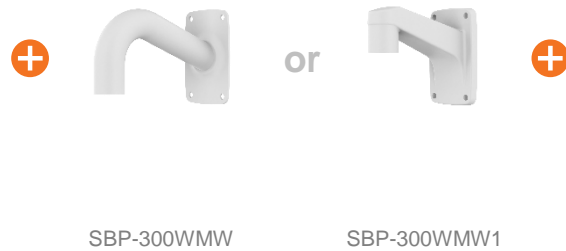

- Ceiling 1
- Ceiling 2
- Wall 1
- Wall 2
- Pole 1
- **Pole 2**
- Corner 1
- Corner 2
- Parapet

PNM - 9000VD / 7002VD

Cabinet & Pole Mount

Wall Mount

Hanging Adaptor