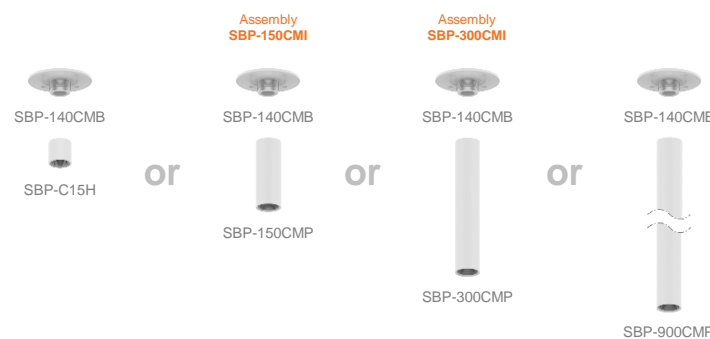

Thread Converter

Ceiling Mount

Hanging Adaptor