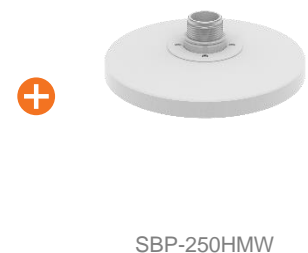

Thread Converter

Ceiling Mount

Hanging Adaptor