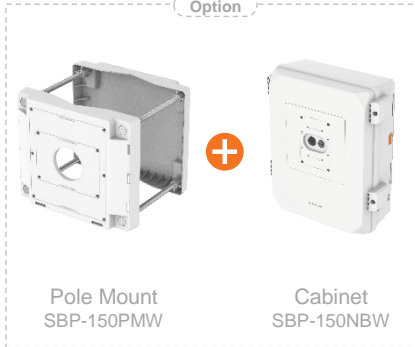

Pole Mount
SBP-150PMW

Cabinet
SBP-150NBW