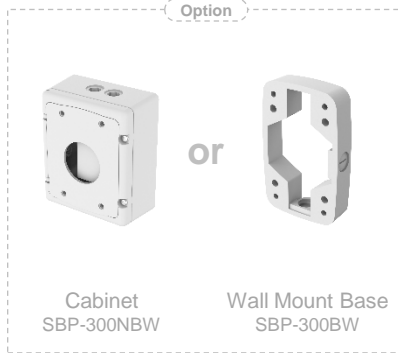

Cabinet & Wall Mount

Option

Cabinet
SBP-300NBW

Wall Mount Base
SBP-300BW

SBP-300WMW

SBP-300WMW1

Hanging Adaptor

SBP-140HMW