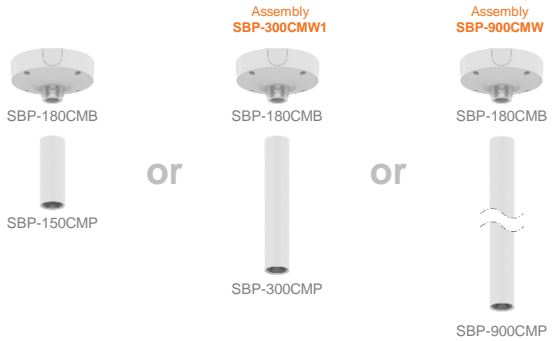

Wall 3

Pole 1

Pole 2

Corner 1

Corner 2

Parapet

ACV - 8081R / 8080R

Ceiling Mount