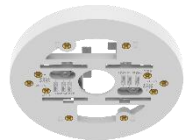

Dimension for Installation

ø120.6mm(4.75") / 3 holes or Mount Plate

ANV-L7082R

ø137.8x106.1mm(ø5.43"x4.18")
550g(1.21 lb)

ANV-L6082R

ø137.8x106.1mm(ø5.43"x4.18")
550g(1.21 lb)

Ceiling 1

Ceiling 2

Corner 3

Parapet

ANV-L7082R / L6082R

 Hanging Adaptor SBP-301HMW2	 Ceiling Mount Base SBP-140CMB	 Ceiling Mount Base SBP-180CMB	 Ball Head Ceiling Mount Base SBP-180CMS	 Ceiling Mount Pipe SBP-150CMP/300CMP/900CMP	 NEW Ceiling Thread Converter SBP-C15H	 NEW Ceiling Thread Converter SBP-C15NP	 NEW Ceiling Pipe Converter SBP-C35H	 Ceiling Mount Coupler SBP-C15P
 Ceiling Mount (Assembly) SBP-150CMI / 300CMI	 Ceiling Mount (Assembly) SBP-300CMW1 / 900CMW	 Ceiling Mount (Telescopic) SBP-300CMTW	 Ball Head Ceiling Mount (Telescopic) SBP-300CMTS	 ※ Mount plate needed Ceiling Mount (Tile Grid) SBP-140CMT	 Plenum In-Ceiling Housing SHD-1408FPW	 Wall & Pole Mount SBP-250WMW	 Wall & Pole Mount SBP-400WMW	 Wall Mount Base SBP-300BW1
 Wall Mount SBP-300WMW	 Wall Mount SBP-300WMW1	 Wall & Pole Adaptor SBP-115PFA	 Wall Mount SBP-137WMW1	 NEW Pole Mount SBP-150PMW	 ※ Mount plate needed Pole Mount SBD-140PMW	 ※ Mount plate needed Pole Mount (Lite) SBD-140PMB	 Pole Mount SBP-300PMW2	 ※ Mount plate needed Corner Mount (Lite) SBD-140KMB
 Corner Mount SBP-300KMW1	 Corner Mount SBP-156KMW	 Parapet Mount SBP-300LMW	 Parapet Mount (Telescopic) SBP-156LMW1	 NEW Cabinet SBP-150NBW	 Cabinet SBP-300NBW	 Back Box SBV-A14B	 Smoked Dome Cover SPB-VAW72	

[Ceiling 1](#)[Ceiling 2](#)[Ceiling 3](#)[Wall 1](#)[Wall 2](#)[Wall 3](#)[Pole 1](#)[Pole 2](#)[Corner 1](#)[Corner 2](#)[Corner 3](#)[Parapet](#)

ANV-L7082R / L6082R

— Ceiling Mount(Tile Grid) —

※ Mount plate needed