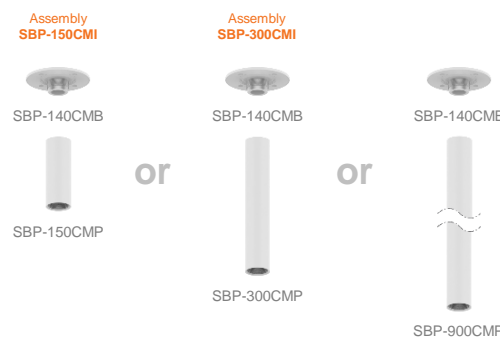

Ceiling Mount

Option

+

Ceiling Mount Pipe

- Hanging Adaptor -

SBP-122HMW

- Thread Converter -

Ceiling Mount