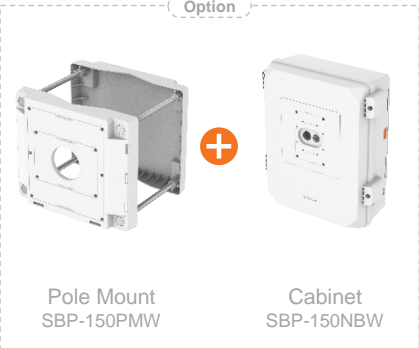

Pole Mount & Cabinet

Option

Pole Mount
SBP-150PMW

Cabinet
SBP-150NBW