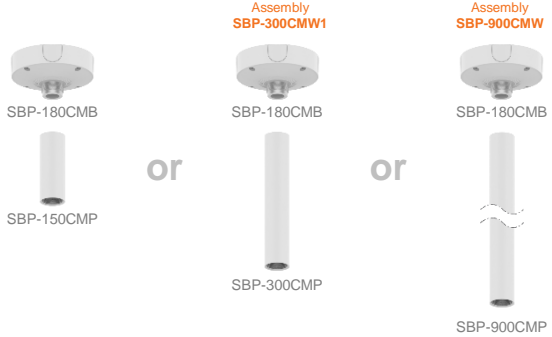

Pole 1

Pole 2

Corner 1

Corner 2

Corner 3

Parapet

ANV-L7082R / L6082R

Ceiling Mount