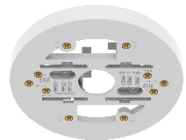

※ Mount plate needed

SBP-140CMT