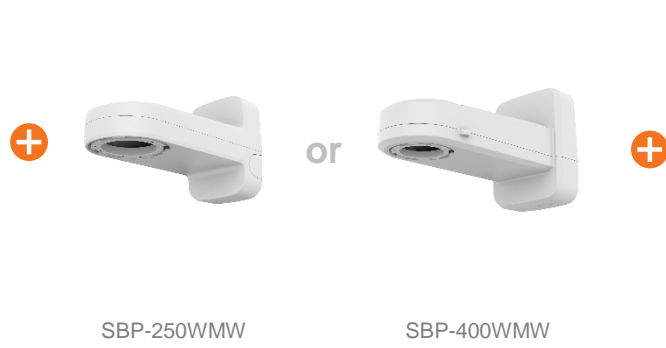

Cabinet
SBP-150NBW

Wall & Pole Mount

SBP-250WMW

SBP-400WMW