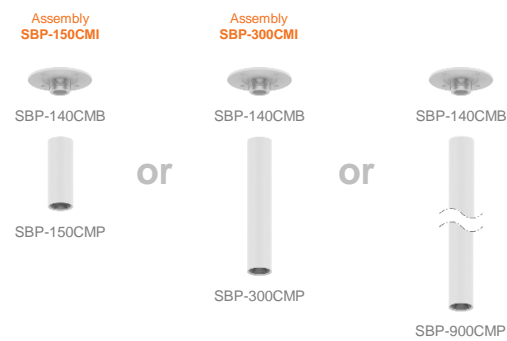

Option

Coupler SBP-C15P

Ceiling Mount Pipe

- Hanging Adaptor -

SBP-301HMW2

- Thread Converter -

Ceiling Mount

- Hanging Adaptor -