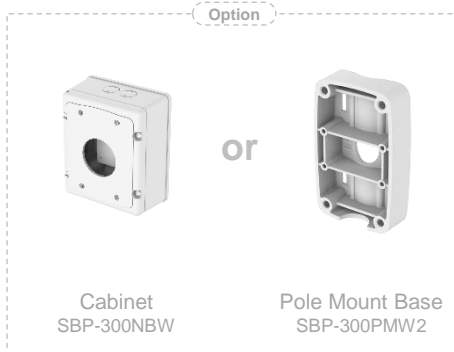

Cabinet & Pole Mount

Cabinet
SBP-300NBW

Pole Mount Base
SBP-300PMW2

Wall Mount

SBP-300WMW

SBP-300WMW1

Hanging Adaptor