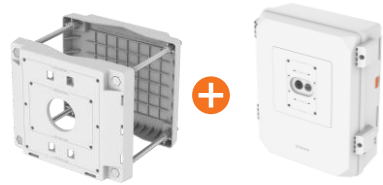

Pole Mount
SBP-150PMW

Cabinet
SBP-150NBW