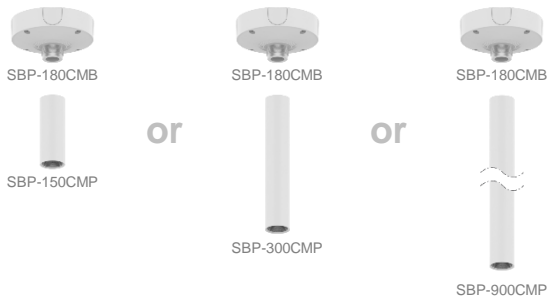

Ceiling Mount

Option

Ceiling Mount Pipe

- Hanging Adaptor -

SBP-122HMW