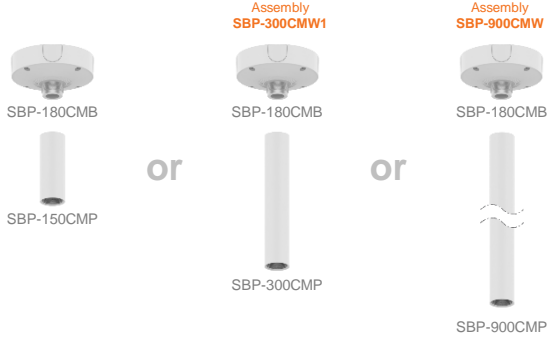

Ceiling Mount

Option

Ceiling Mount Pipe

Hanging Adaptor

SBP-301HMW2