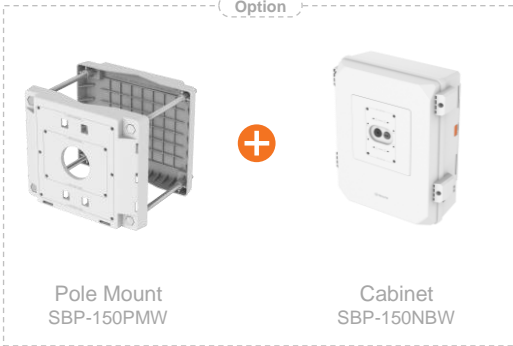

Pole Mount & Cabinet

Option

Pole Mount
SBP-150PMW

Cabinet
SBP-150NBW