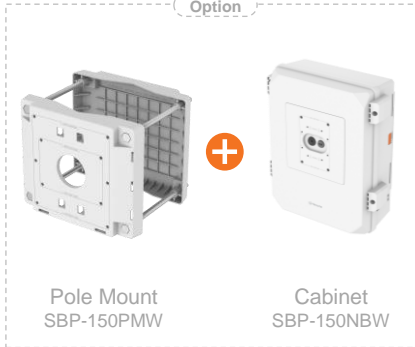

Pole Mount
SBP-150PMW

+

+

SBP-140WMW

+

or