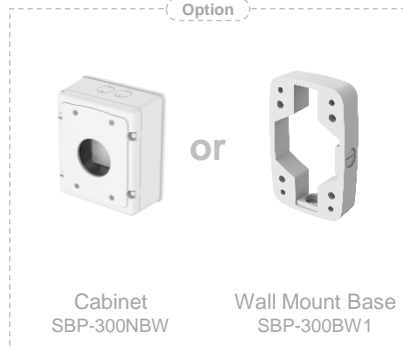

Cabinet & Wall Mount

- Hanging Adaptor -

Option

Cabinet
SBP-300NBW

Wall Mount Base
SBP-300BW1

or

SBP-125HMW