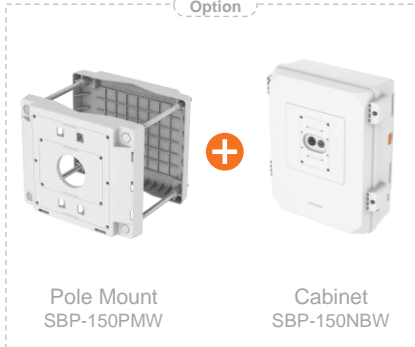

— Pole Mount & Cabinet —

Option

Pole Mount
SBP-150PMW

+

+

— Wall & Pole Mount —

SBP-140WMW

+

— Gang Plate & Back Box —

Essential

or