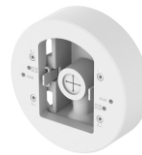

SBD-140PMW