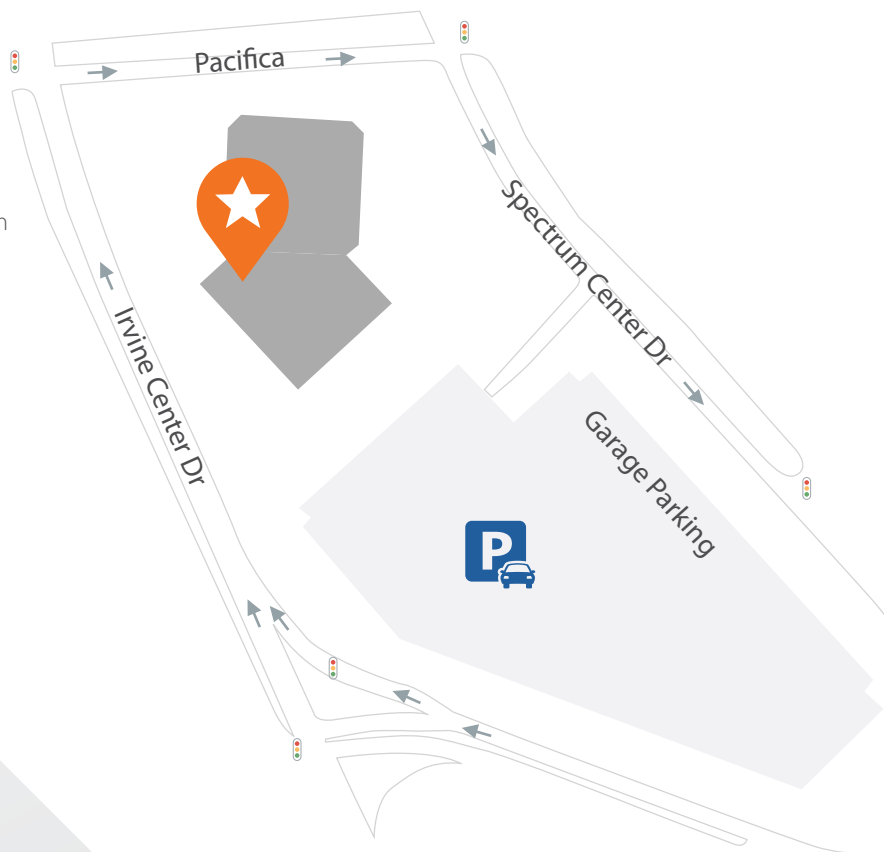

[Extended Stay America](#)

30 Technology Dr.,
Irvine, California 92618
Tel: 800-804-3724