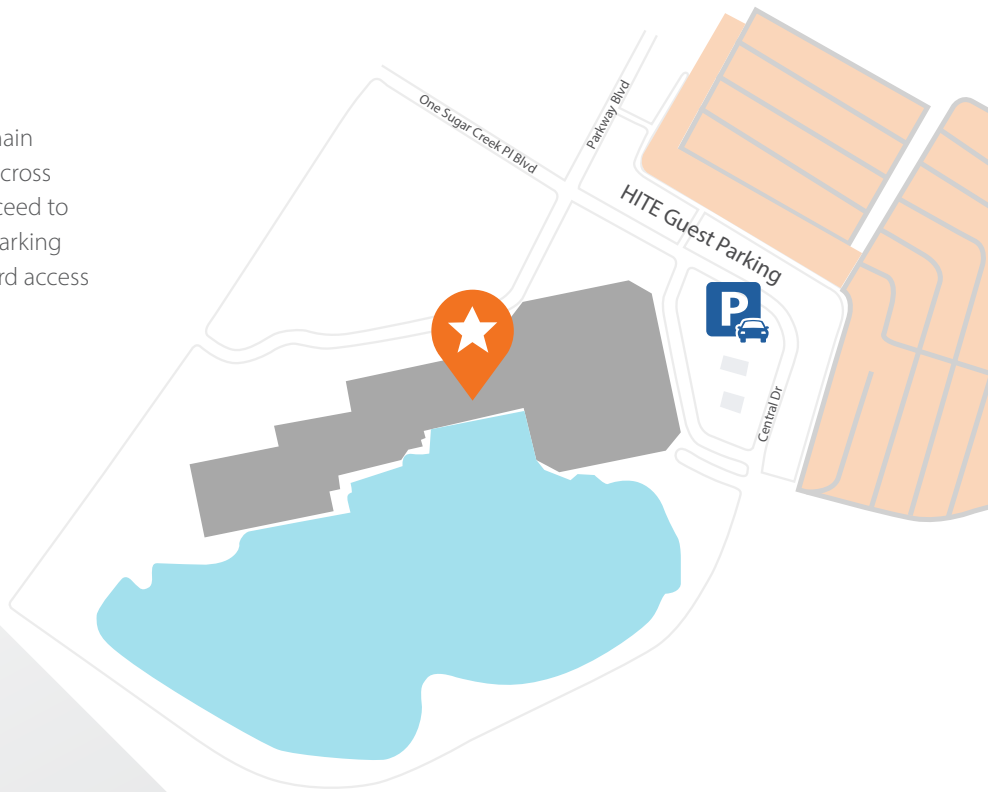

Hilton Garden Inn Sugarland

722 Bonaventure Way
Sugar Land, Texas, 77479

Tel: +1 281-491-7777