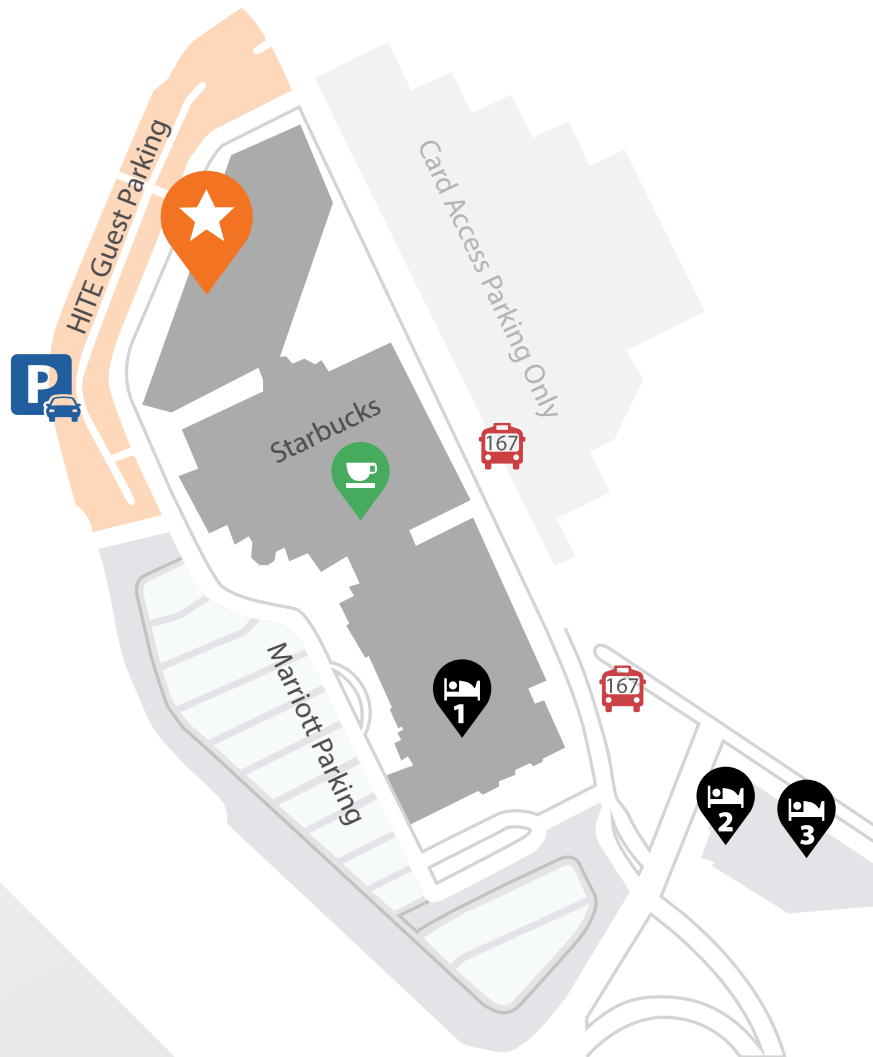

HITE Location

Check-in with lobby security upon arrival.

[Hanwha Vision](#)

500 Frank W. Burr Boulevard
Teaneck, NJ 07666, Suite 43, 4th fl.
Tel: +1 201-325-6920

HITE Parking

Guest parking is located opposite the main entrance/fountain. Take a ticket from the automatic gate. After your HITE visit is complete, have security located in the lobby validate your parking ticket.

[Homewood Suites by Hilton](#)

One Glenwood Avenue Ste A
Teaneck, New Jersey, 07666
Tel: +1 844-996-3737

Local Ground Transportation

NJ Transit Bus #167

Glenpointe Center Bus to Port Authority NYC

[Click here](#) for NJ Transit Bus Schedules

Local Train Stations*

Secaucus Junction Station

Newark Penn Station

[Click here](#) for NJ Transit Train Schedules

*Additional transportation required via ride share

Airports

Newark Liberty International Airport